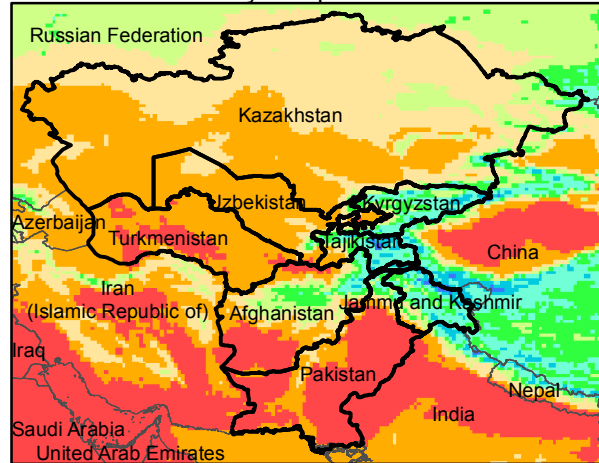

Central Asia Dekadal Temperature and Anomalies

Aug. dekad 1

Mean Daily Temp. 2019

Aug. dekad 2

Mean Daily Temp. 2019

Aug. dekad 3

Mean Daily Temp. 2019

2019
(NOAA
-GFS)