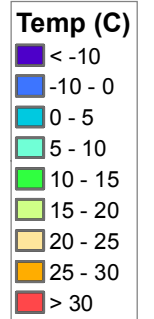

Central Asia Dekadal Temperature and Anomalies

Aug. dekad 1

Mean Daily Temp. 2019

Aug. dekad 2

Mean Daily Temp. 2019

Aug. dekad 3

Mean Daily Temp. 2019

2019
(NOAA
-GFS)

Mean Daily Temp. ('61-'90 avg)

Mean Daily Temp. ('61-'90 avg)

Mean Daily Temp. ('61-'90 avg)

Avg.
(IWM1)

Mean Daily Temp. Diff. from Average

Mean Daily Temp. Diff. from Average

Mean Daily Temp. Diff. from Average