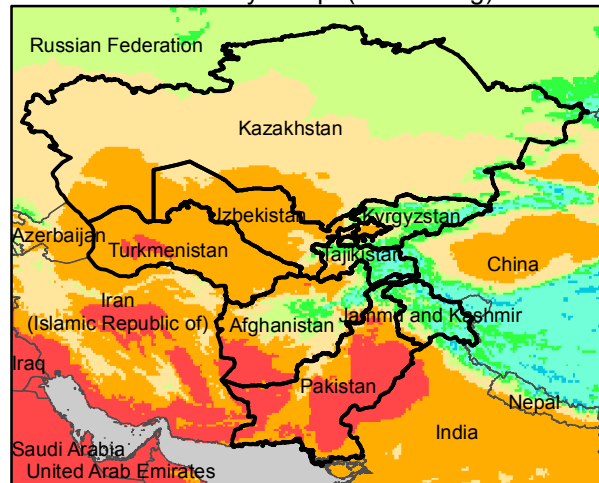

Mean Daily Temp. Diff. from Average

Mean Daily Temp. ('61-'90 avg)

Avg.
(IWM1)