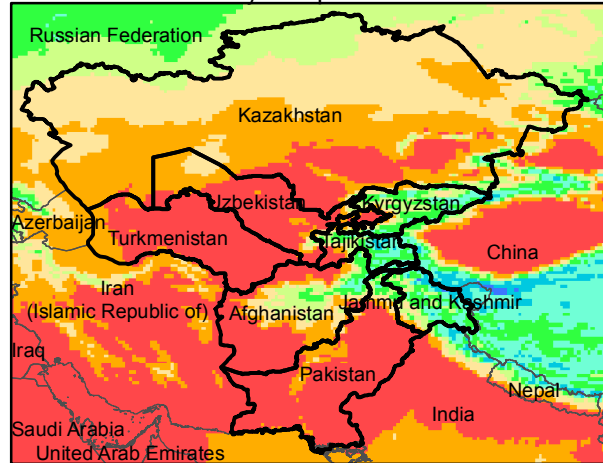

Central Asia Dekadal Temperature and Anomalies

Aug. dekad 1

Mean Daily Temp. 2019

Aug. dekad 2

Mean Daily Temp. 2019

Aug. dekad 3

Mean Daily Temp. 2019

2019
(NOAA
-GFS)