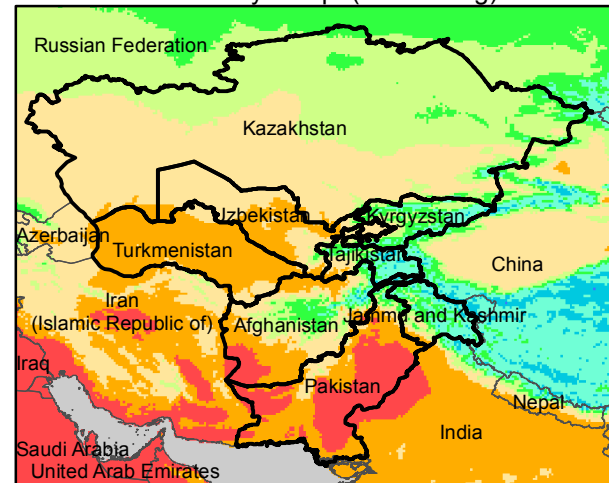

Mean Daily Temp. Diff. from Average

Mean Daily Temp. ('61-'90 avg)

Avg.
(IWM1)