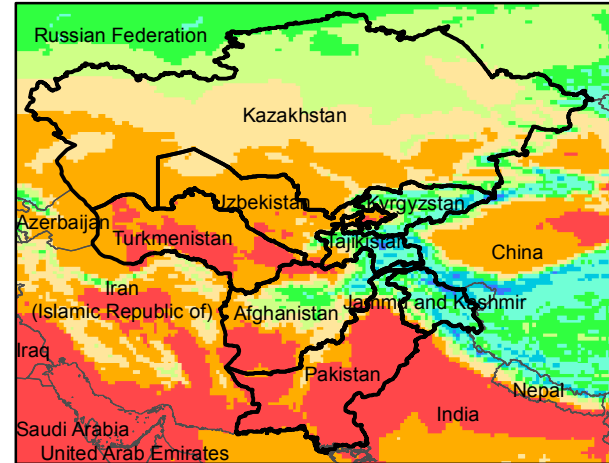

Central Asia Dekadal Temperature and Anomalies

Aug. dekad 1

Mean Daily Temp. 2019

Aug. dekad 2

Mean Daily Temp. 2019

Aug. dekad 3

Mean Daily Temp. 2019

2019
(NOAA
-GFS)