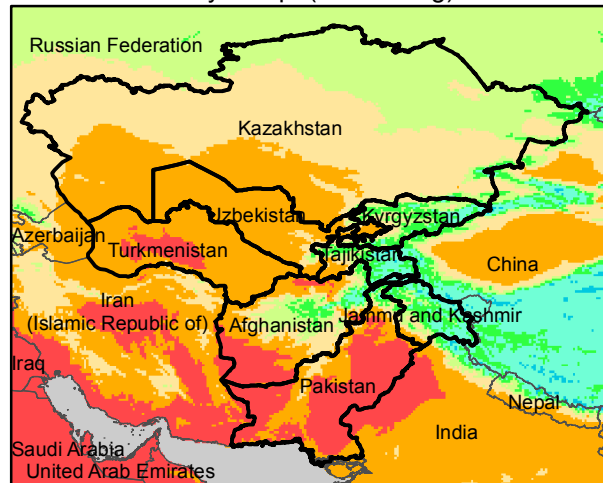

Mean Daily Temp. ('61-'90 avg)

Avg.
(IWM1)

Mean Daily Temp. Diff. from Average