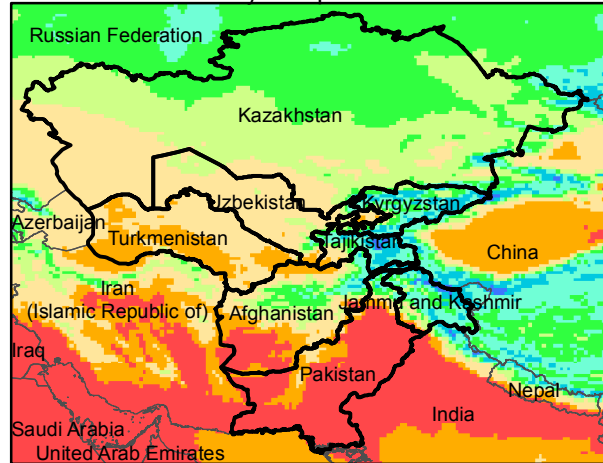

Central Asia Dekadal Temperature and Anomalies

Sep. dekad 1

Mean Daily Temp. 2019

Sep. dekad 2

Mean Daily Temp. 2019

Sep. dekad 3

Mean Daily Temp. 2019

2019
(NOAA
-GFS)