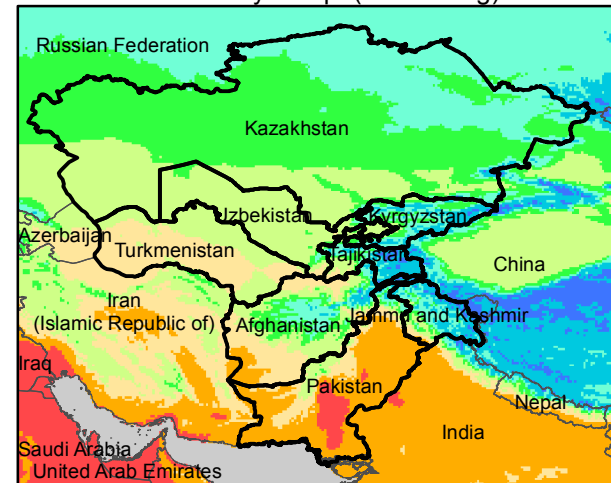

Mean Daily Temp. Diff. from Average

Mean Daily Temp. ('61-'90 avg)

Avg.
(IWM1)