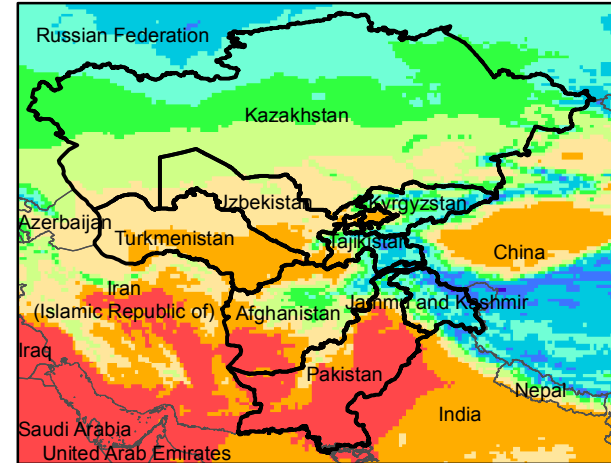

Central Asia Dekadal Temperature and Anomalies

Sep. dekad 1

Mean Daily Temp. 2019

Sep. dekad 2

Mean Daily Temp. 2019

Sep. dekad 3

Mean Daily Temp. 2019

2019
(NOAA
-GFS)