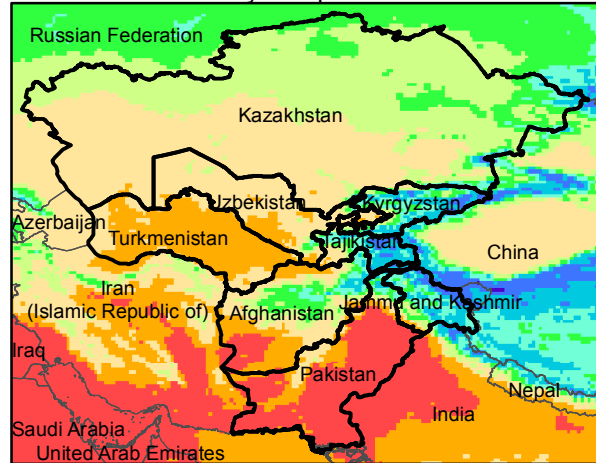

Central Asia Dekadal Temperature and Anomalies

Sep. dekad 1

Mean Daily Temp. 2019

Sep. dekad 2

Mean Daily Temp. 2019

Sep. dekad 3

Mean Daily Temp. 2019

2019
(NOAA
-GFS)