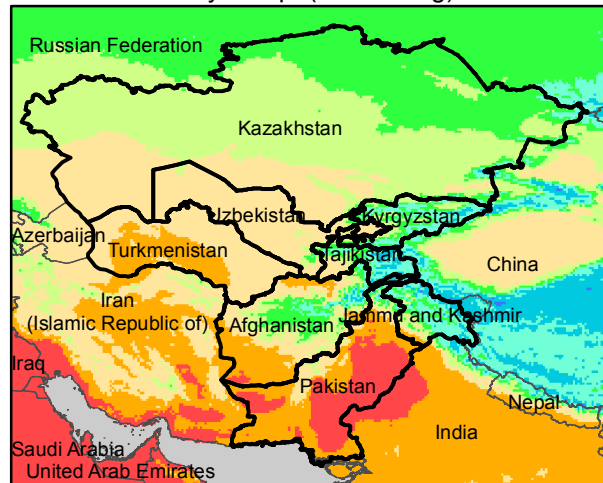

Mean Daily Temp. ('61-'90 avg)

Avg.
(IWM1)

Mean Daily Temp. Diff. from Average