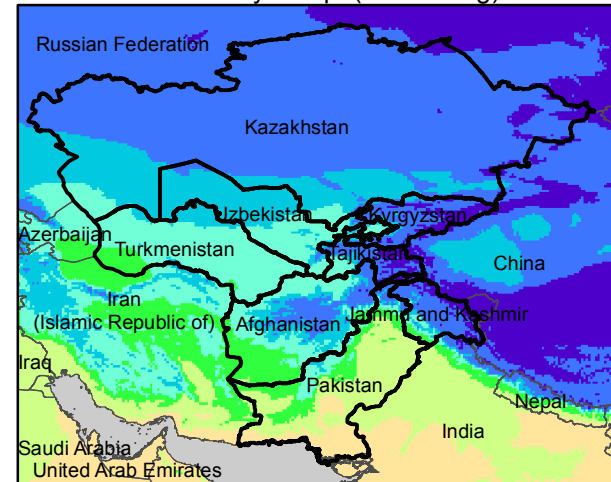

Mean Daily Temp. Diff. from Average

Mean Daily Temp. ('61-'90 avg)

Avg.
(IWM1)