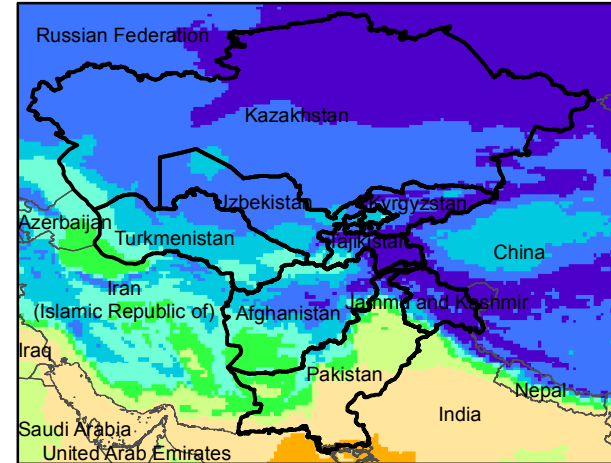

Central Asia Dekadal Temperature and Anomalies

Nov. dekad 1

Mean Daily Temp. 2019

Nov. dekad 2

Mean Daily Temp. 2019

Nov. dekad 3

Mean Daily Temp. 2019

2019
(NOAA
-GFS)