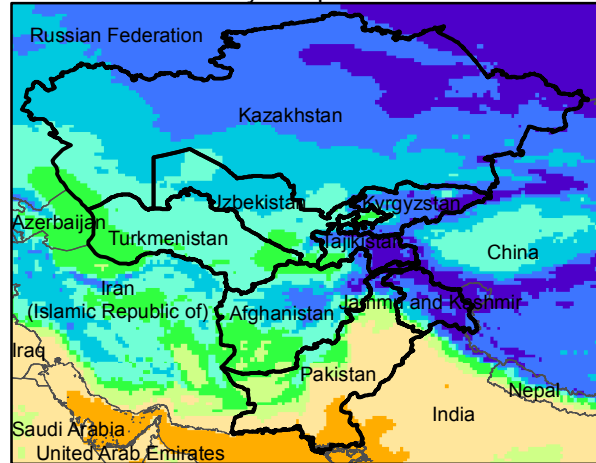

Central Asia Dekadal Temperature and Anomalies

Nov. dekad 1

Mean Daily Temp. 2019

Nov. dekad 2

Mean Daily Temp. 2019

Nov. dekad 3

Mean Daily Temp. 2019

2019
(NOAA
-GFS)