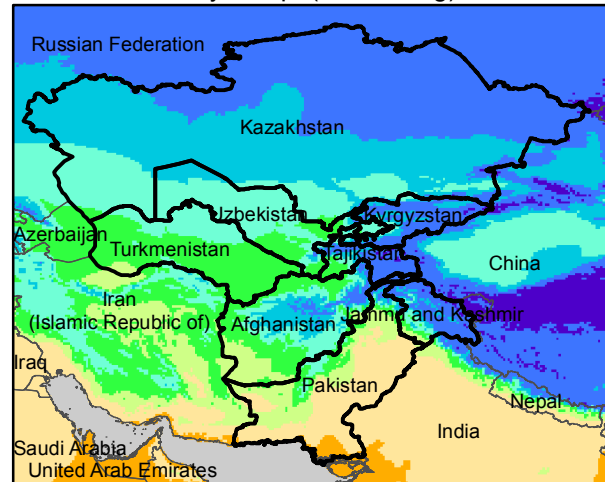

Mean Daily Temp. ('61-'90 avg)

Avg.
(IWM1)

Mean Daily Temp. Diff. from Average