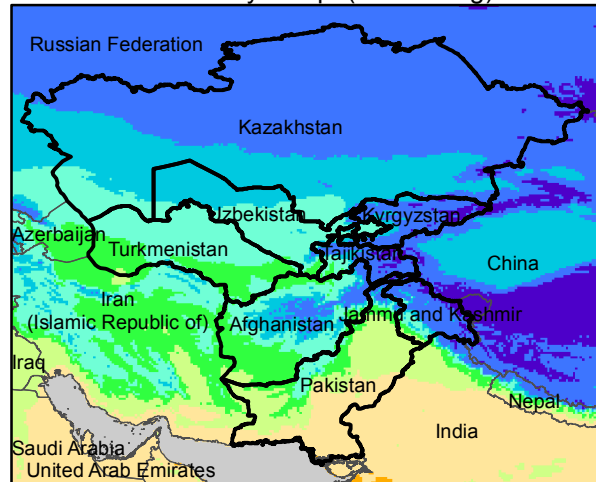

Mean Daily Temp. Diff. from Average

Mean Daily Temp. ('61-'90 avg)

Avg.
(IWM1)