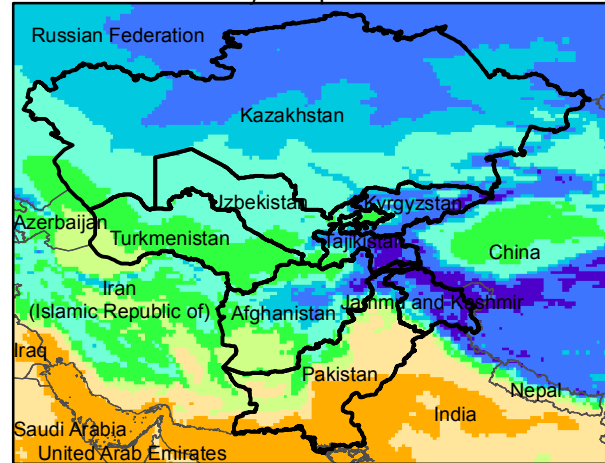

Central Asia Dekadal Temperature and Anomalies

Nov. dekad 1

Mean Daily Temp. 2019

Nov. dekad 2

Mean Daily Temp. 2019

Nov. dekad 3

Mean Daily Temp. 2019

2019
(NOAA
-GFS)