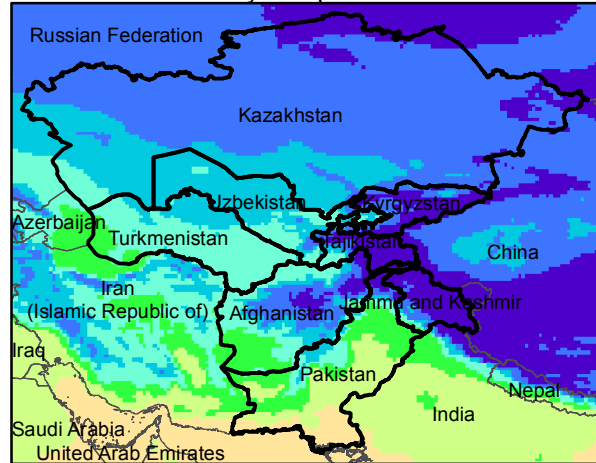

Central Asia Dekadal Temperature and Anomalies

Dec. dekad 1

Mean Daily Temp. 2019

Dec. dekad 2

Mean Daily Temp. 2019

Dec. dekad 3

Mean Daily Temp. 2019

**2019
(NOAA
-GFS)**