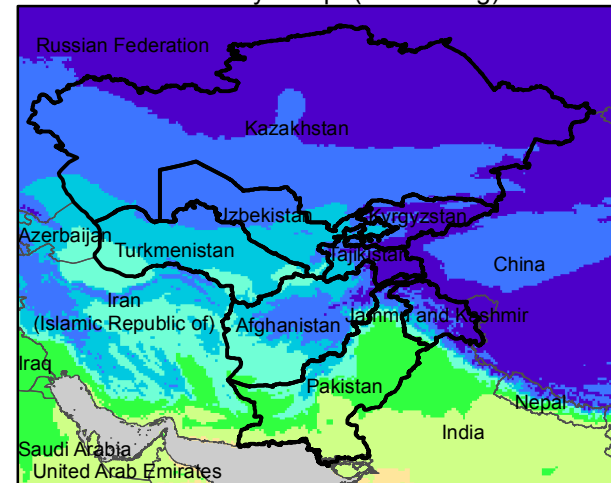

Mean Daily Temp. Diff. from Average

Mean Daily Temp. ('61-'90 avg)

**Avg.
(IWM1)**