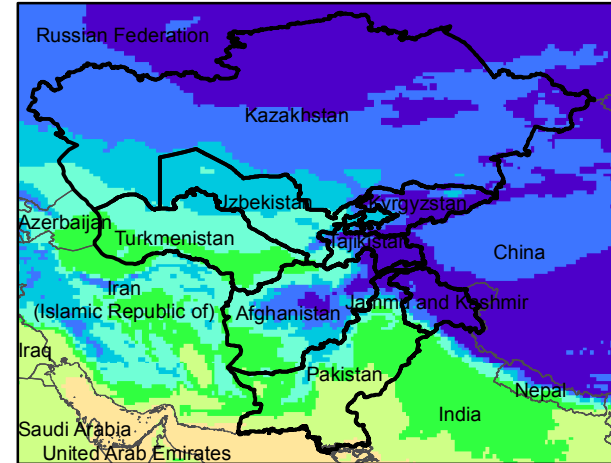

Central Asia Dekadal Temperature and Anomalies

Dec. dekad 1

Mean Daily Temp. 2019

Dec. dekad 2

Mean Daily Temp. 2019

Dec. dekad 3

Mean Daily Temp. 2019

**2019
(NOAA
-GFS)**