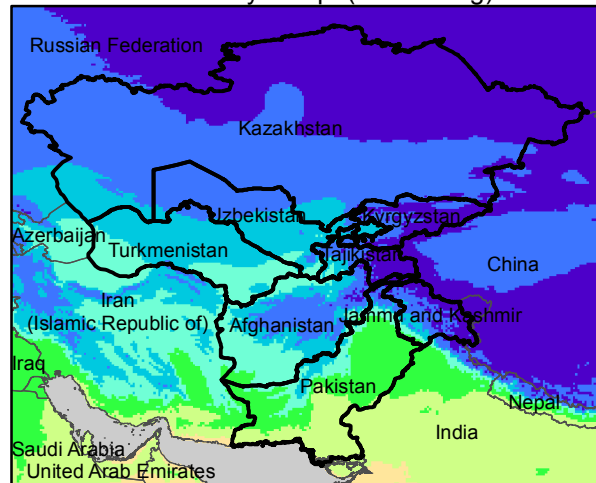

Mean Daily Temp. Diff. from Average

Mean Daily Temp. ('61-'90 avg)

**Avg.
(IWM1)**