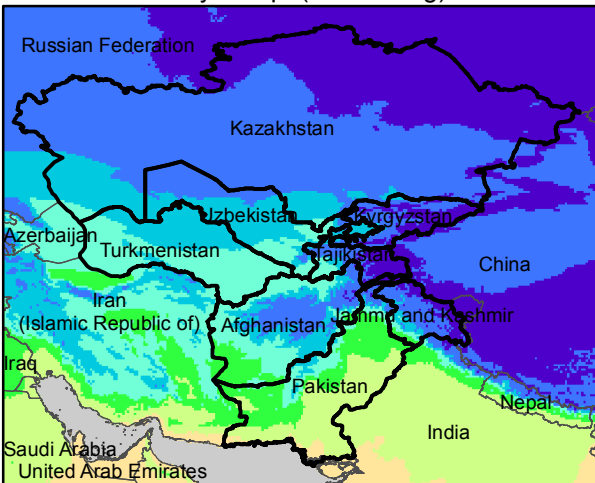

Mean Daily Temp. ('61-'90 avg)

**Avg.
(IWM1)**

Mean Daily Temp. Diff. from Average