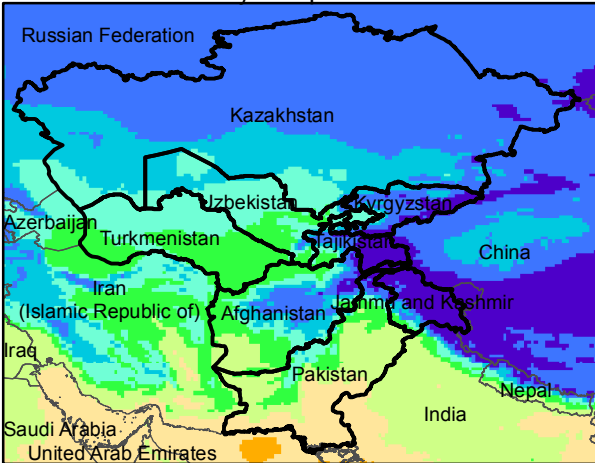

Central Asia Dekadal Temperature and Anomalies

Dec. dekad 1

Mean Daily Temp. 2019

Dec. dekad 2

Mean Daily Temp. 2019

Dec. dekad 3

Mean Daily Temp. 2019

**2019
(NOAA
-GFS)**