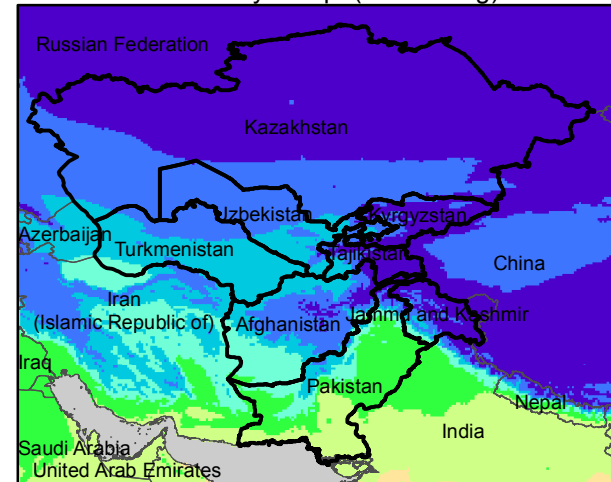

Mean Daily Temp. Diff. from Average

Mean Daily Temp. ('61-'90 avg)

Avg.
(IWM1)