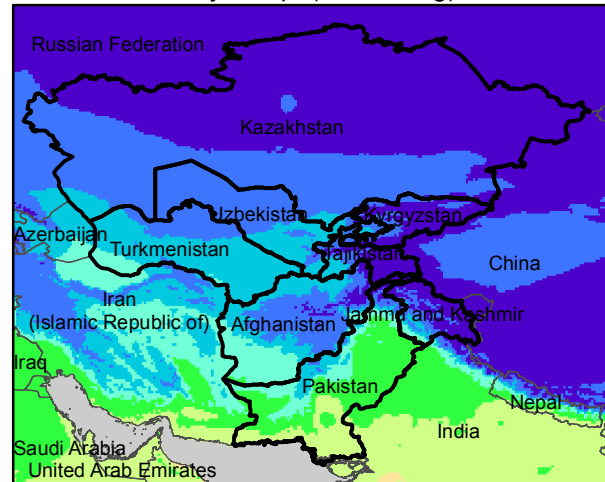

Mean Daily Temp. ('61-'90 avg)

Avg.
(IWM1)

Mean Daily Temp. Diff. from Average