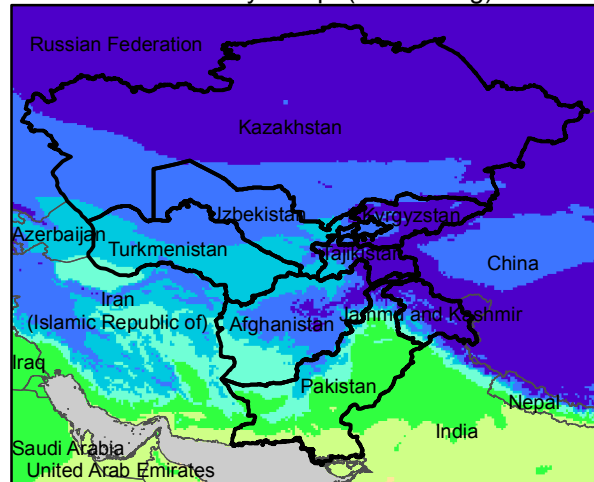

Mean Daily Temp. Diff. from Average

Mean Daily Temp. ('61-'90 avg)

Avg.
(IWM1)