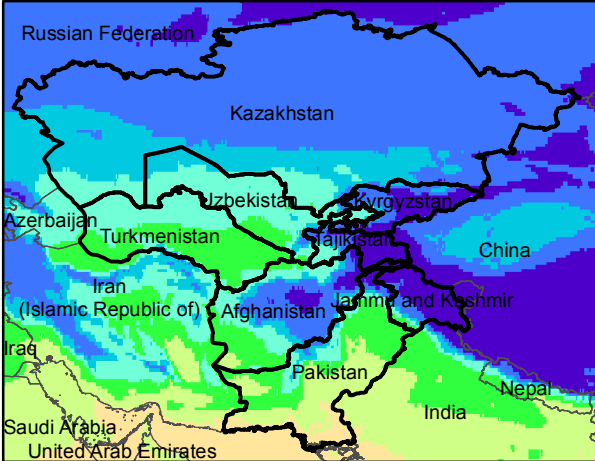

Central Asia Dekadal Temperature and Anomalies

Feb. dekad 1

Feb. dekad 2

Feb. dekad 3

Mean Daily Temp. 2020

Mean Daily Temp. 2020

Mean Daily Temp. 2020

2020
(NOAA
-GFS)