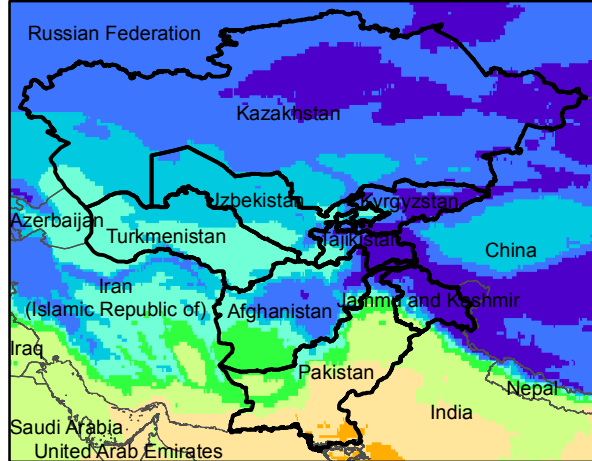

Central Asia Dekadal Temperature and Anomalies

Feb. dekad 1

Feb. dekad 2

Feb. dekad 3

Mean Daily Temp. 2020

Mean Daily Temp. 2020

Mean Daily Temp. 2020

2020
(NOAA
-GFS)