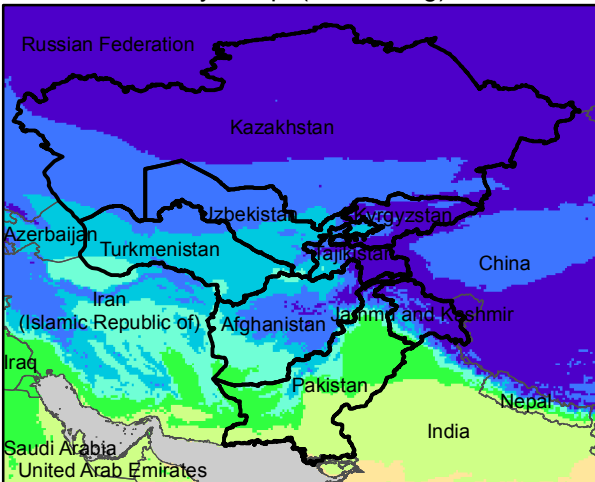

Mean Daily Temp. ('61-'90 avg)

Avg.
(IWM1)

Mean Daily Temp. Diff. from Average