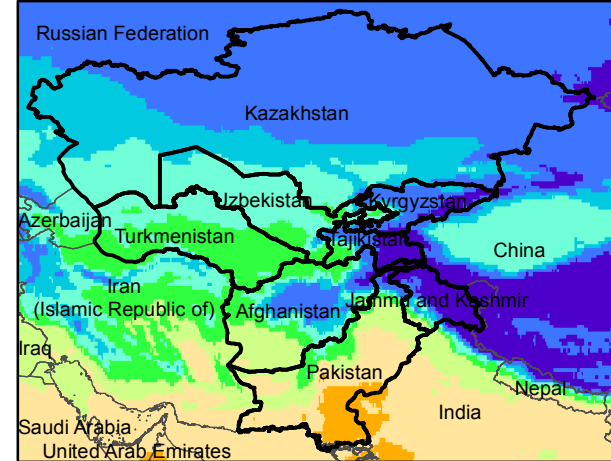

Central Asia Dekadal Temperature and Anomalies

Feb. dekad 1

Feb. dekad 2

Feb. dekad 3

Mean Daily Temp. 2020

Mean Daily Temp. 2020

Mean Daily Temp. 2020

2020
(NOAA
-GFS)