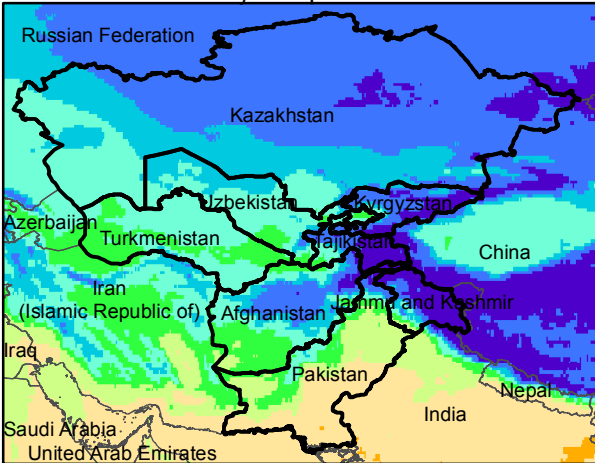

# Central Asia Dekadal Temperature and Anomalies

Mar. dekad 1

Mean Daily Temp. 2020

Mar. dekad 2

Mean Daily Temp. 2020

Mar. dekad 3

Mean Daily Temp. 2020

2020  
(NOAA  
-GFS)