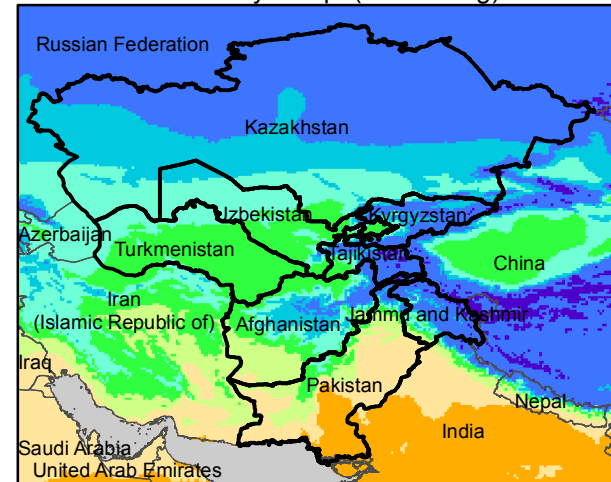

Mean Daily Temp. Diff. from Average

Mean Daily Temp. ('61-'90 avg)

Avg.
(IWM1)