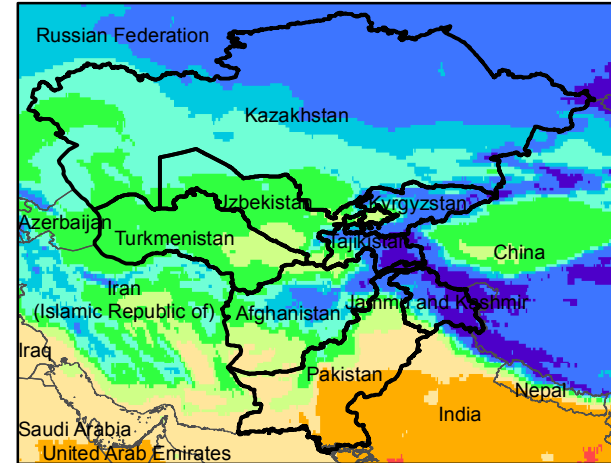

# Central Asia Dekadal Temperature and Anomalies

Mar. dekad 1

Mean Daily Temp. 2020

Mar. dekad 2

Mean Daily Temp. 2020

Mar. dekad 3

Mean Daily Temp. 2020

2020  
(NOAA  
-GFS)