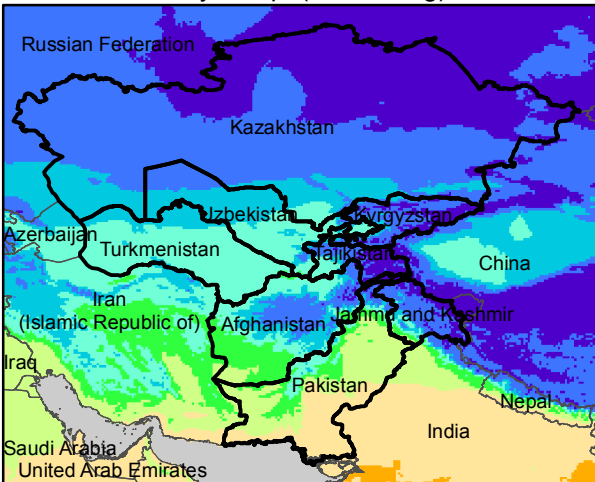

Mean Daily Temp. ('61-'90 avg)

Avg.
(IWM1)

Mean Daily Temp. Diff. from Average