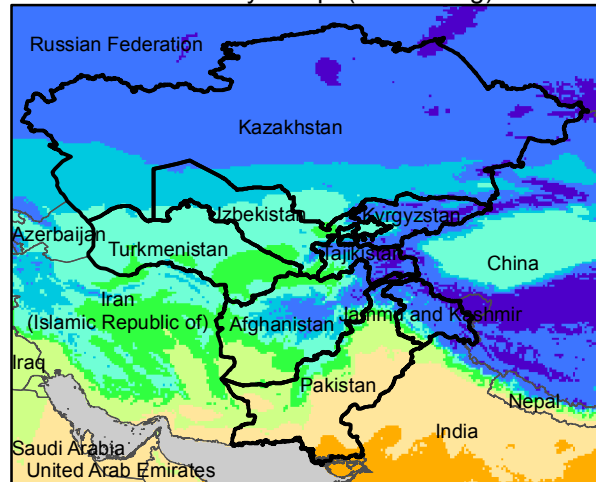

Mean Daily Temp. Diff. from Average

Mean Daily Temp. ('61-'90 avg)

Avg.
(IWM1)