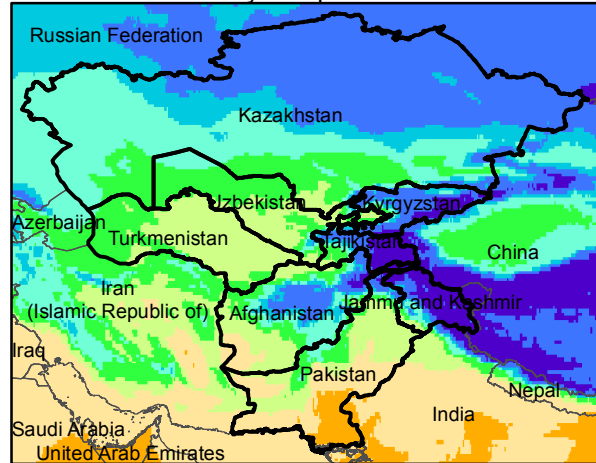

# Central Asia Dekadal Temperature and Anomalies

Mar. dekad 1

Mean Daily Temp. 2020

Mar. dekad 2

Mean Daily Temp. 2020

Mar. dekad 3

Mean Daily Temp. 2020

2020  
(NOAA  
-GFS)