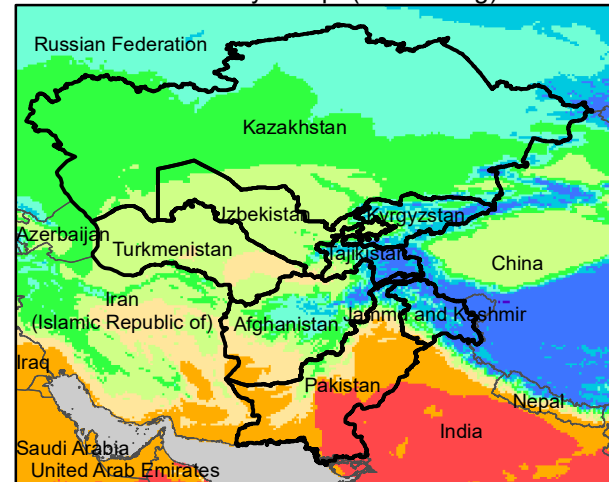

Mean Daily Temp. ('61-'90 avg)

Mean Daily Temp. ('61-'90 avg)

Mean Daily Temp. ('61-'90 avg)

Avg.
(IWM1)