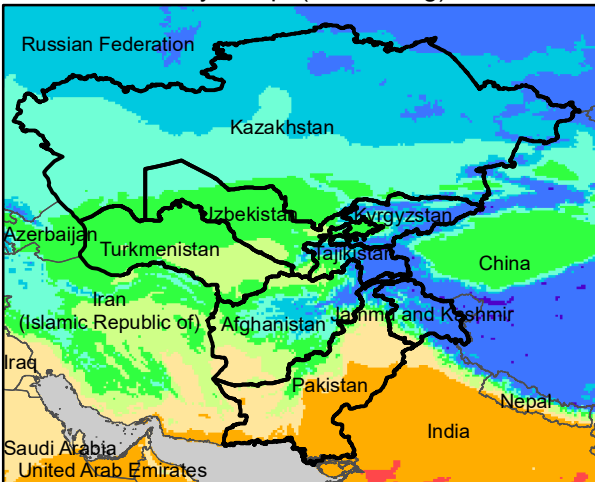

Mean Daily Temp. ('61-'90 avg)

Mean Daily Temp. ('61-'90 avg)

Mean Daily Temp. ('61-'90 avg)

Avg.
(IWM1)