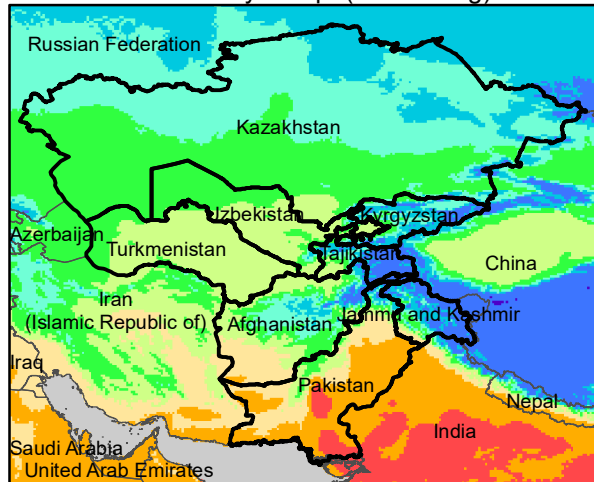

Mean Daily Temp. ('61-'90 avg)

Mean Daily Temp. ('61-'90 avg)

Mean Daily Temp. ('61-'90 avg)

Avg.
(IWM1)