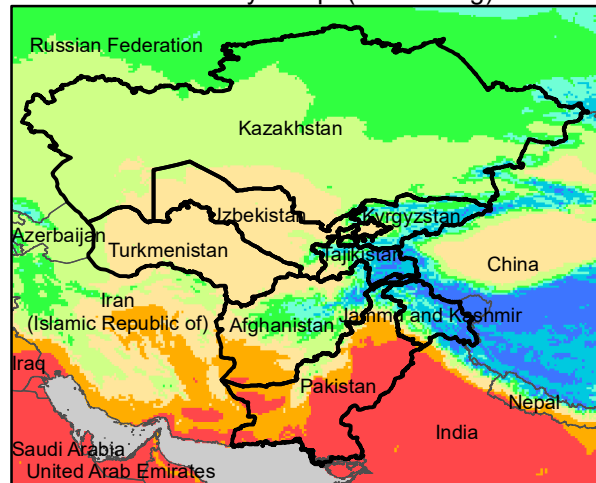

Mean Daily Temp. Diff. from Average

Mean Daily Temp. ('61-'90 avg)

Avg.
(IWM1)