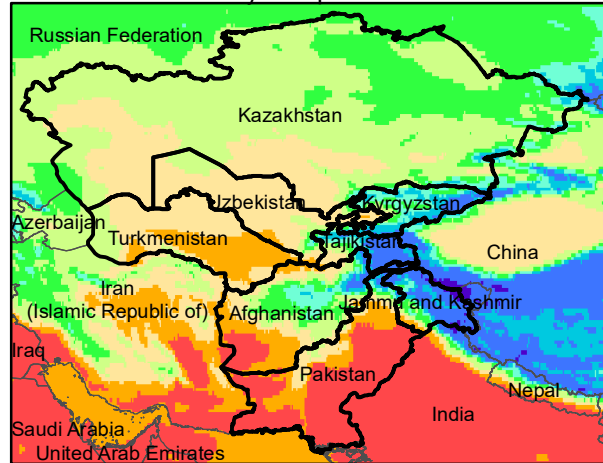

# Central Asia Dekadal Temperature and Anomalies

May. dekad 1

Mean Daily Temp. 2020

May. dekad 2

Mean Daily Temp. 2020

May. dekad 3

Mean Daily Temp. 2020

2020  
(NOAA  
-GFS)