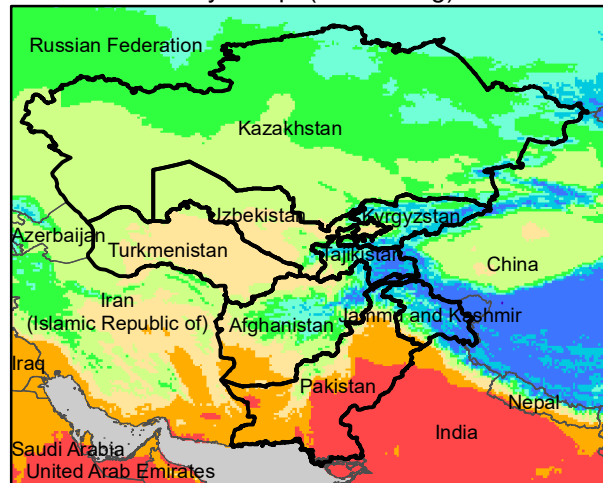

Mean Daily Temp. ('61-'90 avg)

Avg.
(IWM1)

Mean Daily Temp. Diff. from Average