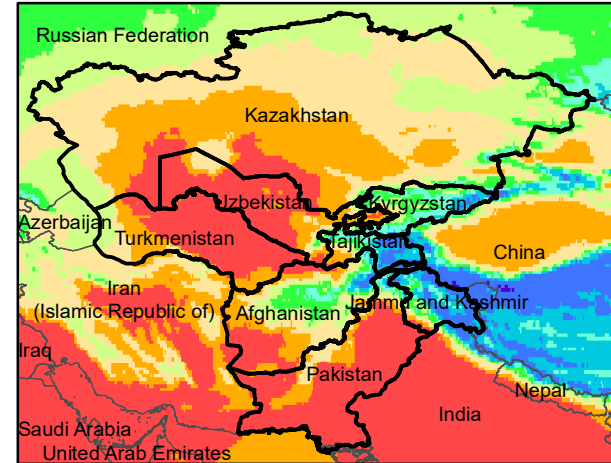

# Central Asia Dekadal Temperature and Anomalies

May. dekad 1

Mean Daily Temp. 2020

May. dekad 2

Mean Daily Temp. 2020

May. dekad 3

Mean Daily Temp. 2020

2020  
(NOAA  
-GFS)