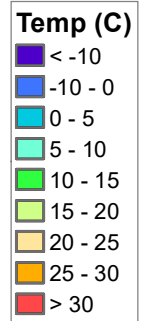

# Central Asia Dekadal Temperature and Anomalies

May. dekad 1

Mean Daily Temp. 2020

May. dekad 2

Mean Daily Temp. 2020

May. dekad 3

Mean Daily Temp. 2020

2020  
(NOAA  
-GFS)

Mean Daily Temp. ('61-'90 avg)

Mean Daily Temp. ('61-'90 avg)

Mean Daily Temp. ('61-'90 avg)

Avg.  
(IWM1)

Mean Daily Temp. Diff. from Average

Mean Daily Temp. Diff. from Average

Mean Daily Temp. Diff. from Average