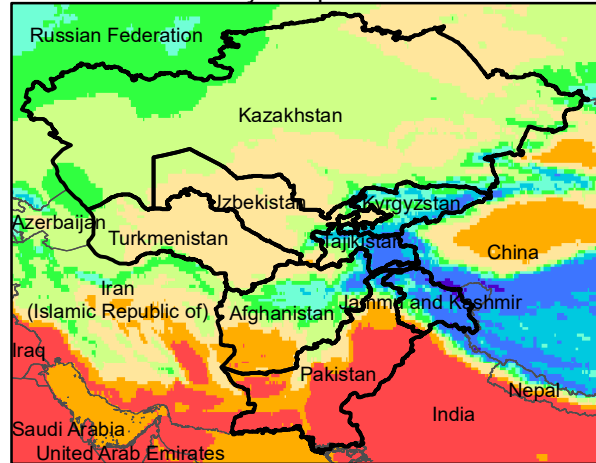

# Central Asia Dekadal Temperature and Anomalies

May. dekad 1

Mean Daily Temp. 2020

May. dekad 2

Mean Daily Temp. 2020

May. dekad 3

Mean Daily Temp. 2020

2020  
(NOAA  
-GFS)