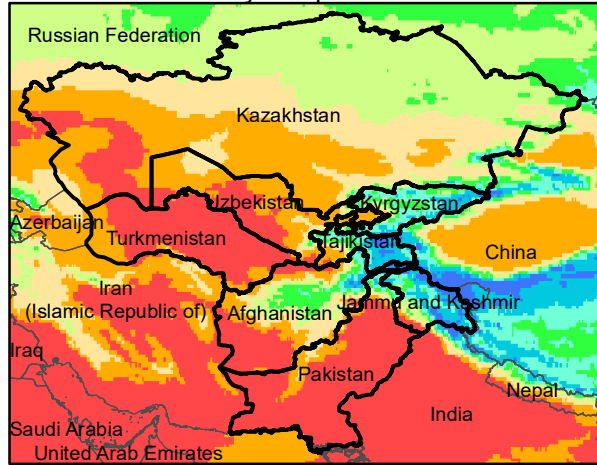

Central Asia Dekadal Temperature and Anomalies

Jun. dekad 1

Jun. dekad 2

Jun. dekad 3

Mean Daily Temp. 2020

Mean Daily Temp. 2020

Mean Daily Temp. 2020

2020
(NOAA
-GFS)