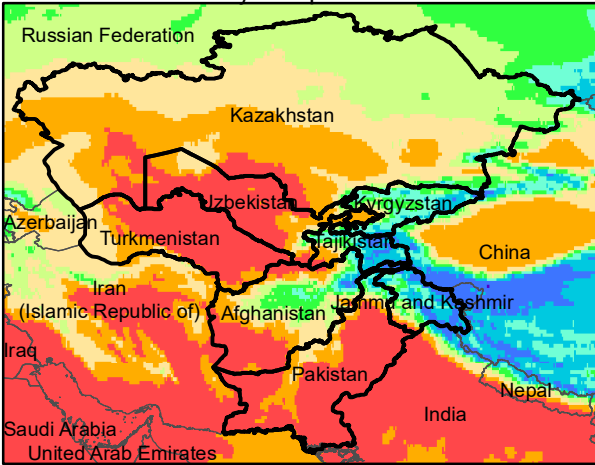

Central Asia Dekadal Temperature and Anomalies

Jun. dekad 1

Jun. dekad 2

Jun. dekad 3

Mean Daily Temp. 2020

Mean Daily Temp. 2020

Mean Daily Temp. 2020

2020
(NOAA
-GFS)