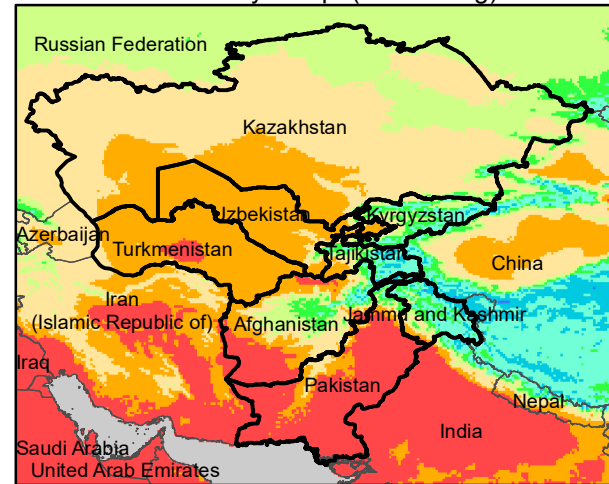

Mean Daily Temp. Diff. from Average

Mean Daily Temp. ('61-'90 avg)

Avg.
(IWM1)