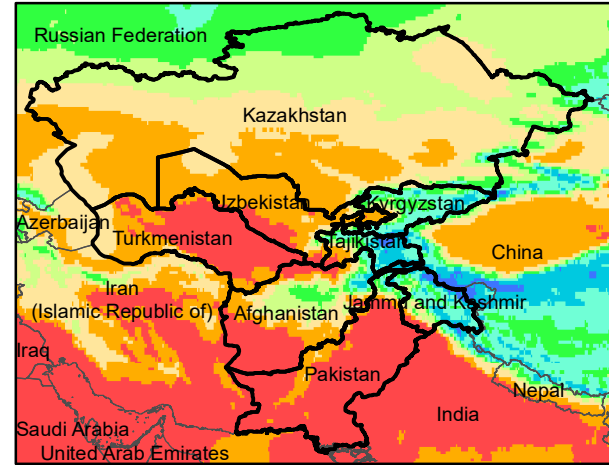

Central Asia Dekadal Temperature and Anomalies

Jun. dekad 1

Jun. dekad 2

Jun. dekad 3

Mean Daily Temp. 2020

Mean Daily Temp. 2020

Mean Daily Temp. 2020

2020
(NOAA
-GFS)