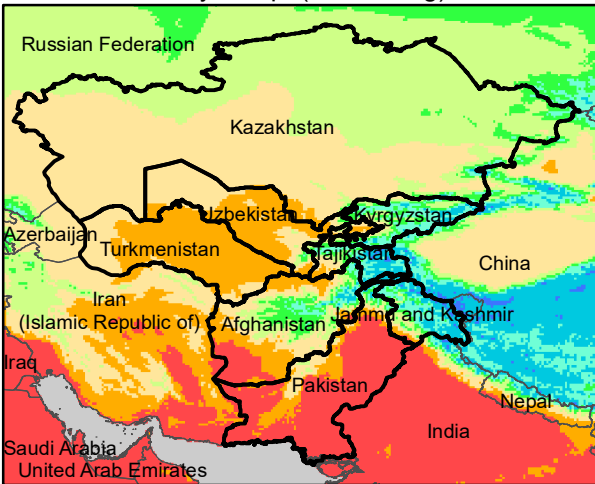

Mean Daily Temp. ('61-'90 avg)

Avg.
(IWM1)

Mean Daily Temp. Diff. from Average