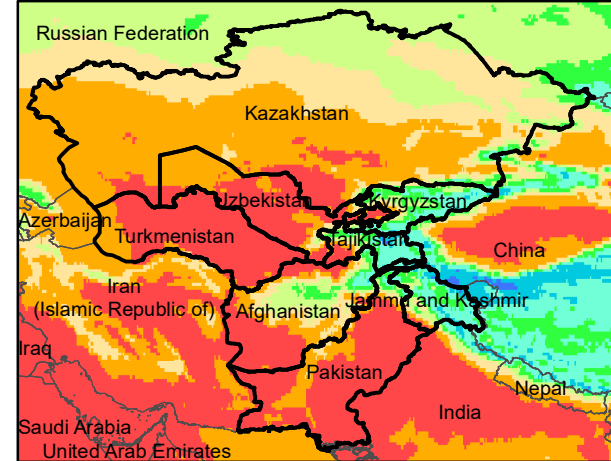

Central Asia Dekadal Temperature and Anomalies

Jul. dekad 1

Mean Daily Temp. 2020

Jul. dekad 2

Mean Daily Temp. 2020

Jul. dekad 3

Mean Daily Temp. 2020

2020
(NOAA
-GFS)