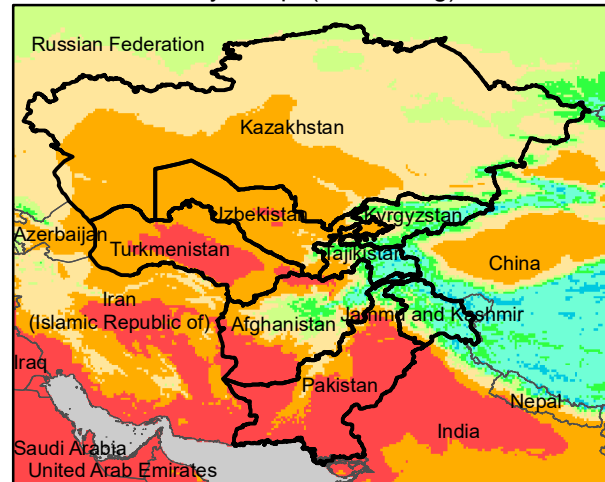

Mean Daily Temp. ('61-'90 avg)

Avg.
(IWM1)

Mean Daily Temp. Diff. from Average