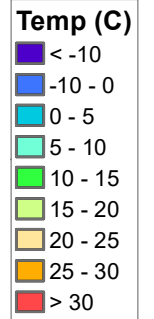

Central Asia Dekadal Temperature and Anomalies

Jul. dekad 1

Mean Daily Temp. 2020

Jul. dekad 2

Mean Daily Temp. 2020

Jul. dekad 3

Mean Daily Temp. 2020

2020
(NOAA
-GFS)

Mean Daily Temp. ('61-'90 avg)

Mean Daily Temp. ('61-'90 avg)

Mean Daily Temp. ('61-'90 avg)

Avg.
(IWM1)

Mean Daily Temp. Diff. from Average

Mean Daily Temp. Diff. from Average

Mean Daily Temp. Diff. from Average