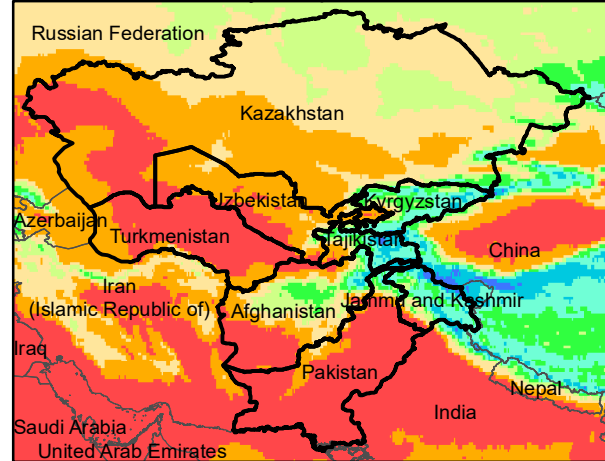

Central Asia Dekadal Temperature and Anomalies

Jul. dekad 1

Mean Daily Temp. 2020

Jul. dekad 2

Mean Daily Temp. 2020

Jul. dekad 3

Mean Daily Temp. 2020

2020
(NOAA
-GFS)