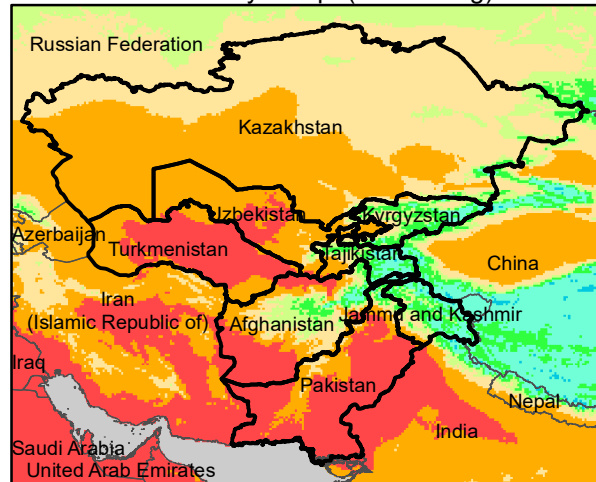

Mean Daily Temp. Diff. from Average

Mean Daily Temp. ('61-'90 avg)

Avg.
(IWM1)