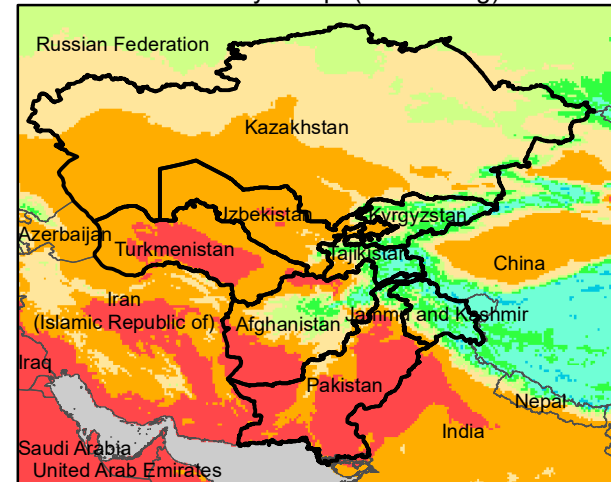

Mean Daily Temp. Diff. from Average

Mean Daily Temp. ('61-'90 avg)

Avg.
(IWM1)