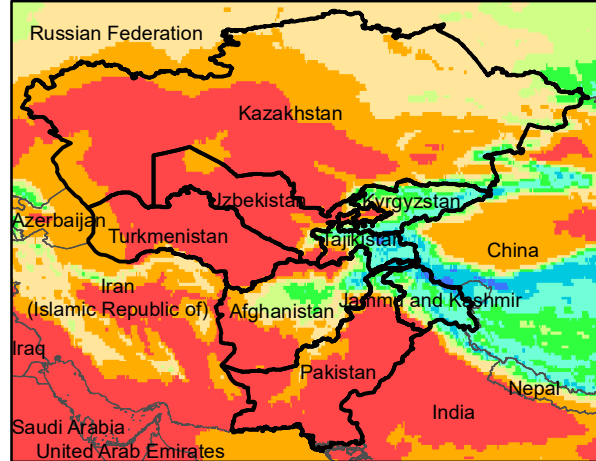

Central Asia Dekadal Temperature and Anomalies

Jul. dekad 1

Mean Daily Temp. 2020

Jul. dekad 2

Mean Daily Temp. 2020

Jul. dekad 3

Mean Daily Temp. 2020

2020
(NOAA
-GFS)