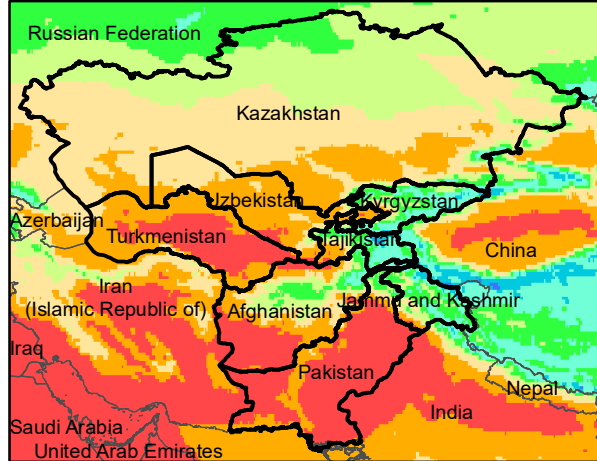

Central Asia Dekadal Temperature and Anomalies

Aug. dekad 1

Mean Daily Temp. 2020

Aug. dekad 2

Mean Daily Temp. 2020

Aug. dekad 3

Mean Daily Temp. 2020

**2020
(NOAA
-GFS)**