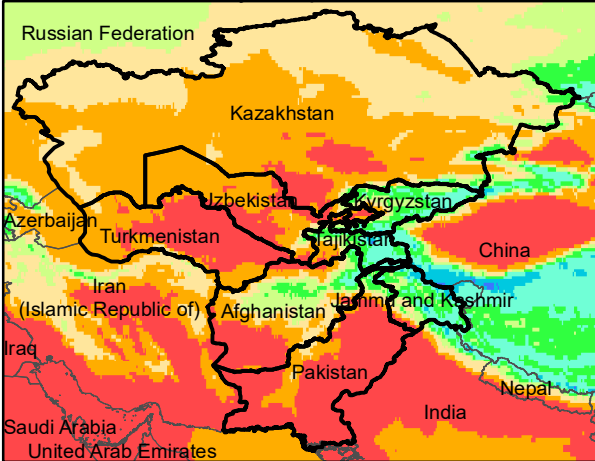

Central Asia Dekadal Temperature and Anomalies

Aug. dekad 1

Mean Daily Temp. 2020

Aug. dekad 2

Mean Daily Temp. 2020

Aug. dekad 3

Mean Daily Temp. 2020

**2020
(NOAA
-GFS)**