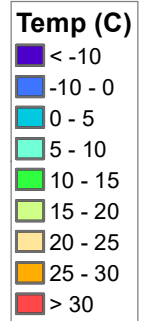

Central Asia Dekadal Temperature and Anomalies

Aug. dekad 1

Mean Daily Temp. 2020

Aug. dekad 2

Mean Daily Temp. 2020

Aug. dekad 3

Mean Daily Temp. 2020

**2020
(NOAA
-GFS)**

Mean Daily Temp. ('61-'90 avg)

Mean Daily Temp. ('61-'90 avg)

Mean Daily Temp. ('61-'90 avg)

**Avg.
(IWM1)**

Mean Daily Temp. Diff. from Average

Mean Daily Temp. Diff. from Average

Mean Daily Temp. Diff. from Average