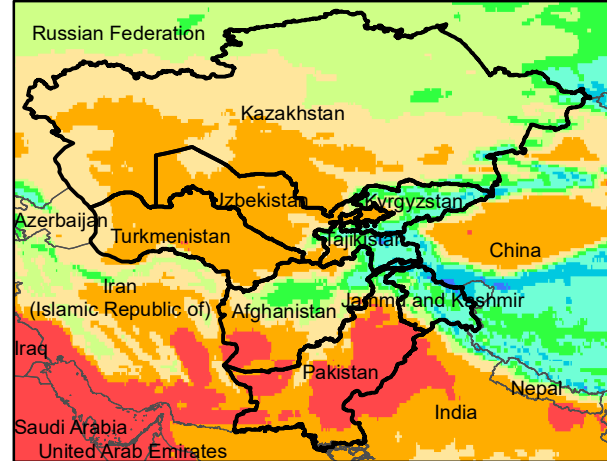

Central Asia Dekadal Temperature and Anomalies

Aug. dekad 1

Mean Daily Temp. 2020

Aug. dekad 2

Mean Daily Temp. 2020

Aug. dekad 3

Mean Daily Temp. 2020

**2020
(NOAA
-GFS)**