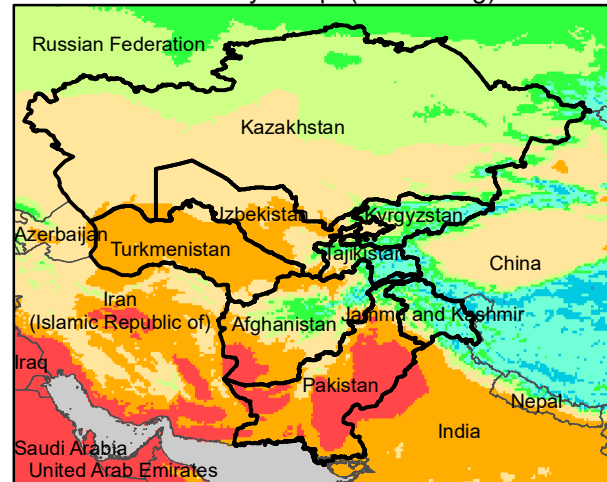

Mean Daily Temp. Diff. from Average

Mean Daily Temp. ('61-'90 avg)

**Avg.
(IWM1)**