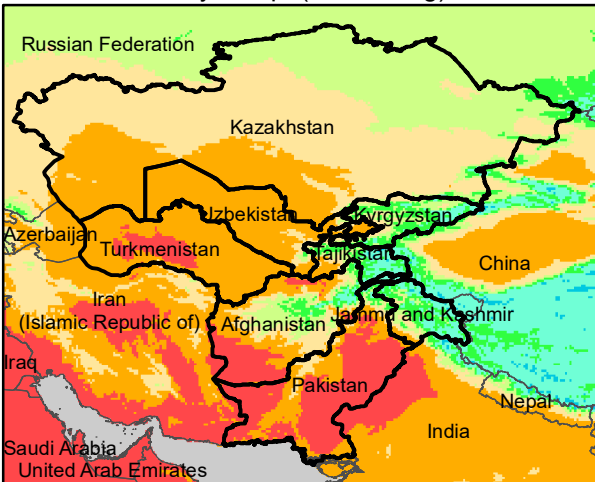

Mean Daily Temp. ('61-'90 avg)

**Avg.
(IWM1)**

Mean Daily Temp. Diff. from Average