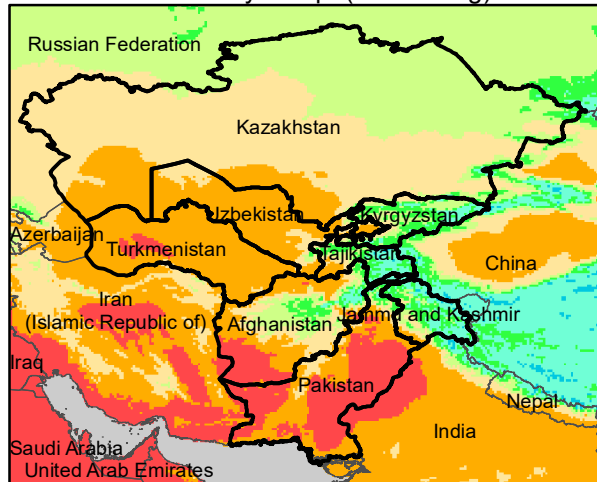

Mean Daily Temp. Diff. from Average

Mean Daily Temp. ('61-'90 avg)

**Avg.
(IWM1)**