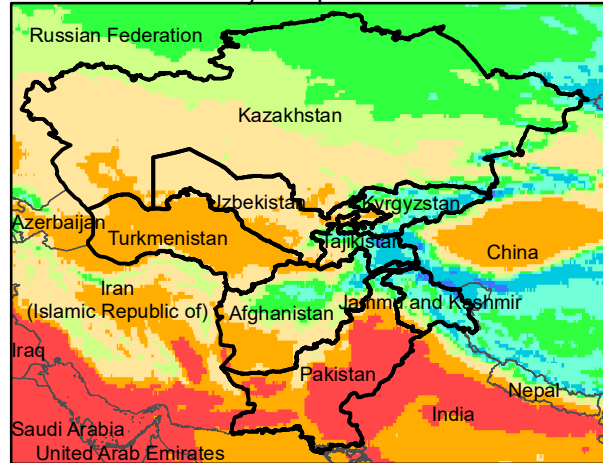

Central Asia Dekadal Temperature and Anomalies

Sep. dekad 1

Mean Daily Temp. 2020

Sep. dekad 2

Mean Daily Temp. 2020

Sep. dekad 3

Mean Daily Temp. 2020

2020
(NOAA
-GFS)