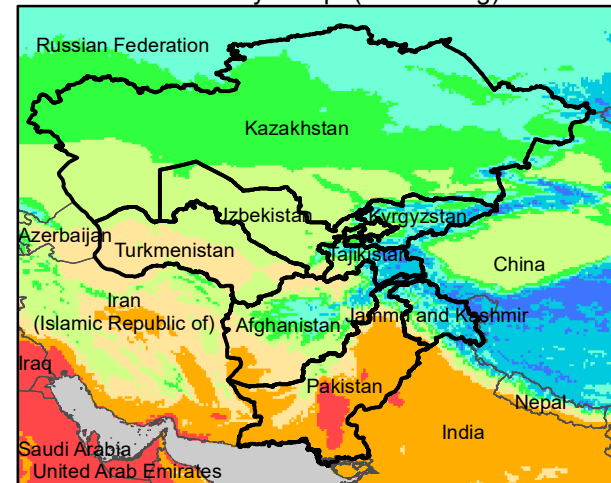

Mean Daily Temp. Diff. from Average

Mean Daily Temp. ('61-'90 avg)

Avg.
(IWM1)