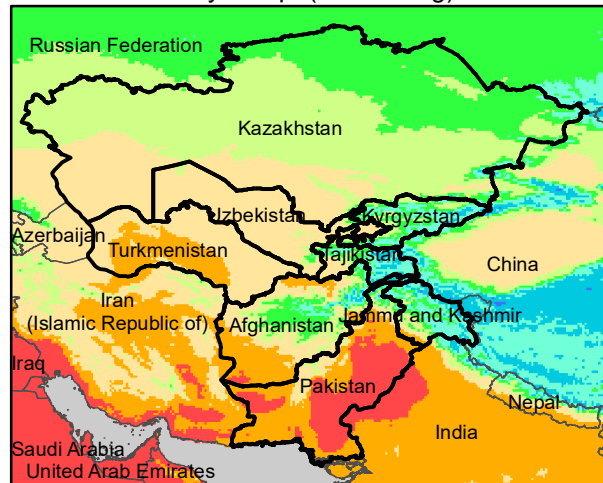

Mean Daily Temp. ('61-'90 avg)

Avg.
(IWM1)

Mean Daily Temp. Diff. from Average