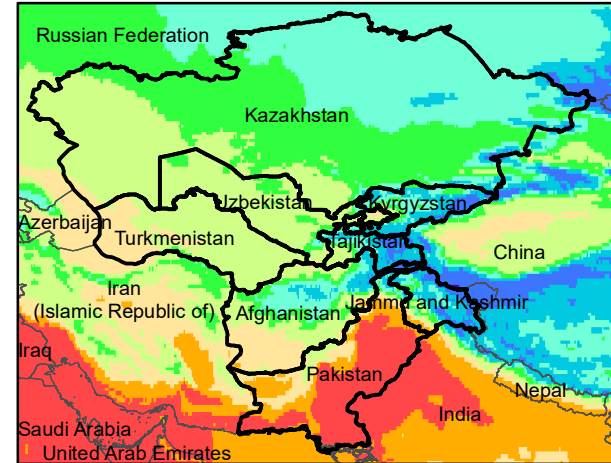

Central Asia Dekadal Temperature and Anomalies

Sep. dekad 1

Mean Daily Temp. 2020

Sep. dekad 2

Mean Daily Temp. 2020

Sep. dekad 3

Mean Daily Temp. 2020

2020
(NOAA
-GFS)