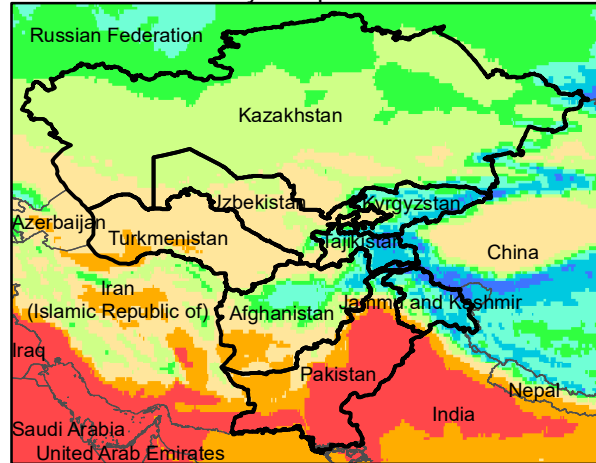

Central Asia Dekadal Temperature and Anomalies

Sep. dekad 1

Mean Daily Temp. 2020

Sep. dekad 2

Mean Daily Temp. 2020

Sep. dekad 3

Mean Daily Temp. 2020

2020
(NOAA
-GFS)