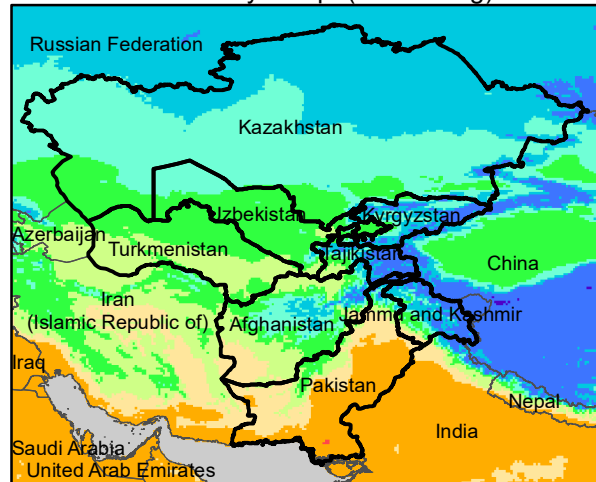

Mean Daily Temp. Diff. from Average

Mean Daily Temp. ('61-'90 avg)

Avg.
(IWM1)