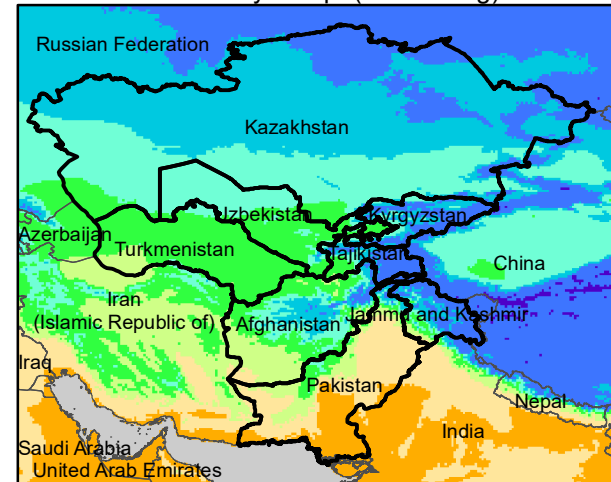

Mean Daily Temp. Diff. from Average

Mean Daily Temp. ('61-'90 avg)

Avg.
(IWM1)