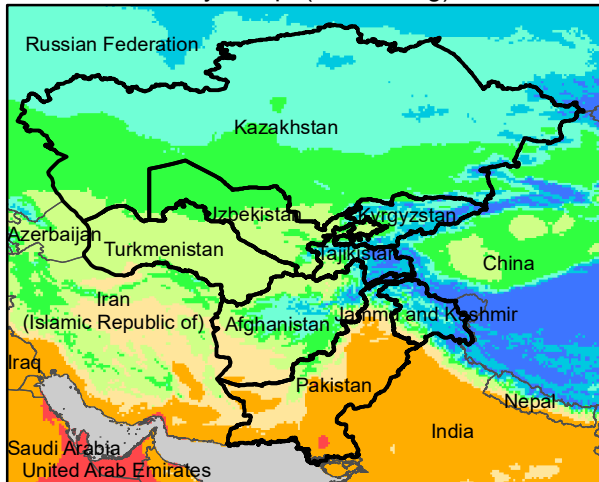

Mean Daily Temp. ('61-'90 avg)

Avg.
(IWM1)

Mean Daily Temp. Diff. from Average