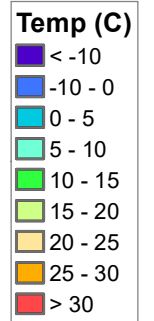

# Central Asia Dekadal Temperature and Anomalies

Oct. dekad 1

Mean Daily Temp. 2020

Oct. dekad 2

Mean Daily Temp. 2020

Oct. dekad 3

Mean Daily Temp. 2020

2020  
(NOAA  
-GFS)

Mean Daily Temp. ('61-'90 avg)

Mean Daily Temp. ('61-'90 avg)

Mean Daily Temp. ('61-'90 avg)

Avg.  
(IWM1)

Mean Daily Temp. Diff. from Average

Mean Daily Temp. Diff. from Average

Mean Daily Temp. Diff. from Average