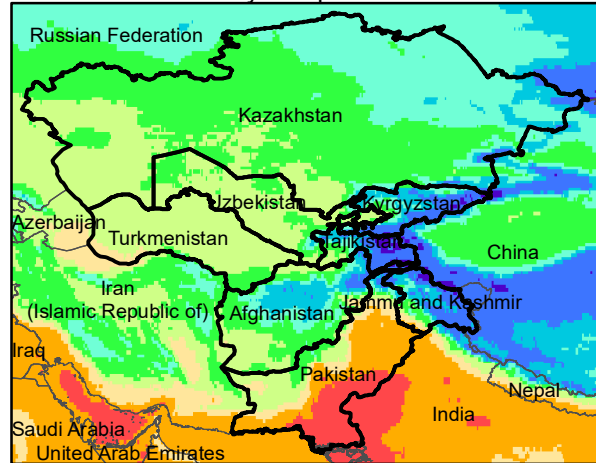

# Central Asia Dekadal Temperature and Anomalies

Oct. dekad 1

Mean Daily Temp. 2020

Oct. dekad 2

Mean Daily Temp. 2020

Oct. dekad 3

Mean Daily Temp. 2020

2020  
(NOAA  
-GFS)