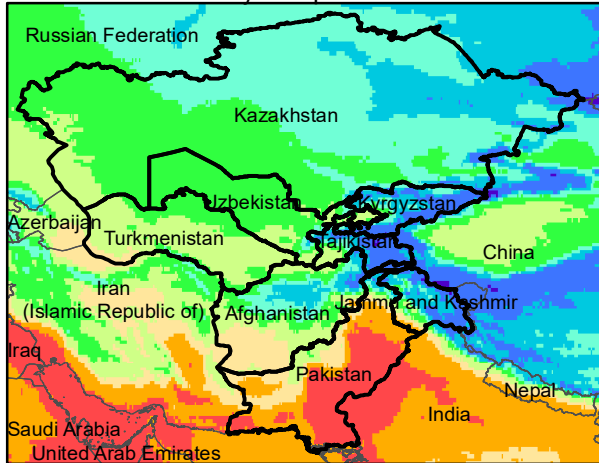

# Central Asia Dekadal Temperature and Anomalies

Oct. dekad 1

Mean Daily Temp. 2020

Oct. dekad 2

Mean Daily Temp. 2020

Oct. dekad 3

Mean Daily Temp. 2020

2020  
(NOAA  
-GFS)