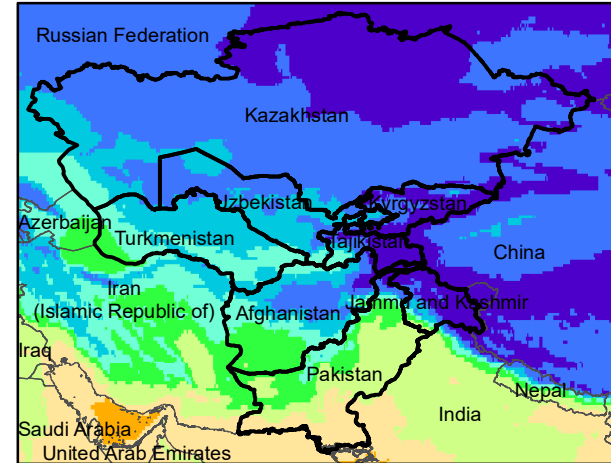

Central Asia Dekadal Temperature and Anomalies

Nov. dekad 1

Mean Daily Temp. 2020

Nov. dekad 2

Mean Daily Temp. 2020

Nov. dekad 3

Mean Daily Temp. 2020

2020
(NOAA
-GFS)