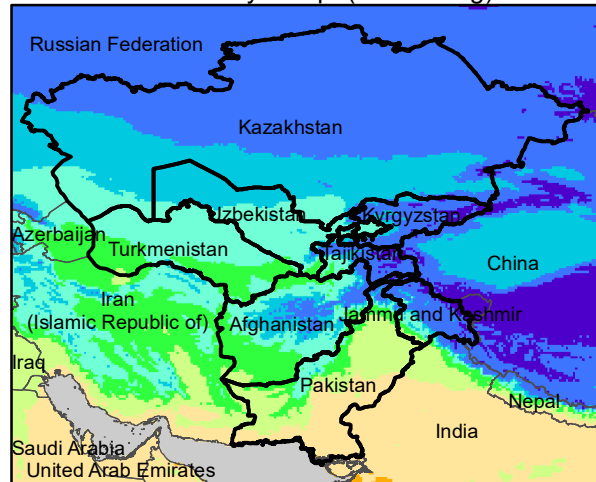

Mean Daily Temp. Diff. from Average

Mean Daily Temp. ('61-'90 avg)

Avg.
(IWM1)