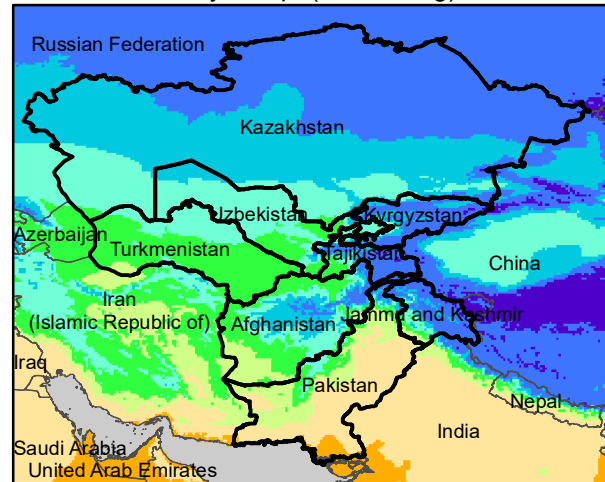

Mean Daily Temp. ('61-'90 avg)

Avg.
(IWM1)

Mean Daily Temp. Diff. from Average