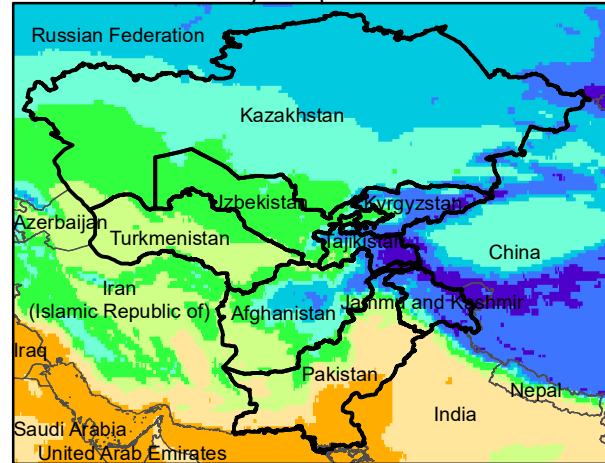

Central Asia Dekadal Temperature and Anomalies

Nov. dekad 1

Mean Daily Temp. 2020

Nov. dekad 2

Mean Daily Temp. 2020

Nov. dekad 3

Mean Daily Temp. 2020

2020
(NOAA
-GFS)