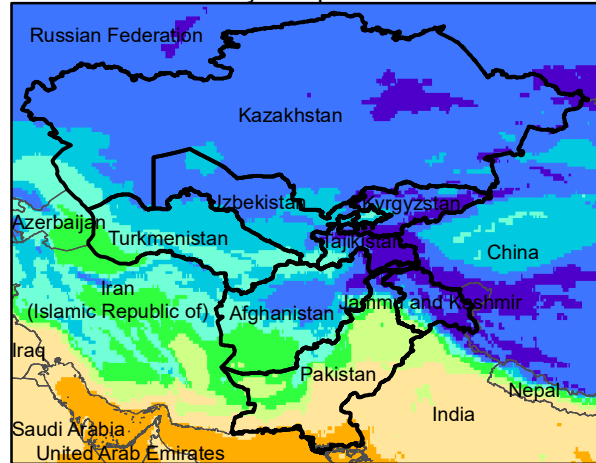

Central Asia Dekadal Temperature and Anomalies

Nov. dekad 1

Mean Daily Temp. 2020

Nov. dekad 2

Mean Daily Temp. 2020

Nov. dekad 3

Mean Daily Temp. 2020

2020
(NOAA
-GFS)