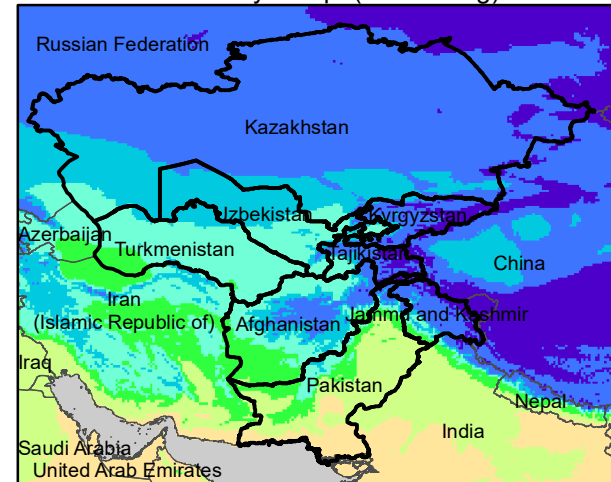

Mean Daily Temp. Diff. from Average

Mean Daily Temp. ('61-'90 avg)

Avg.
(IWM1)