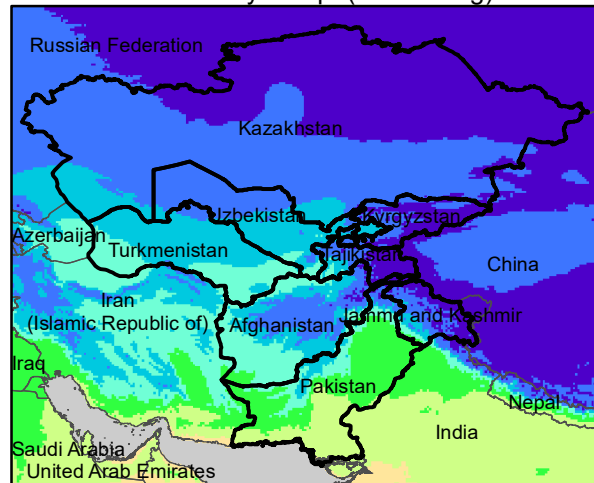

Mean Daily Temp. Diff. from Average

Mean Daily Temp. ('61-'90 avg)

**Avg.
(IWMI)**