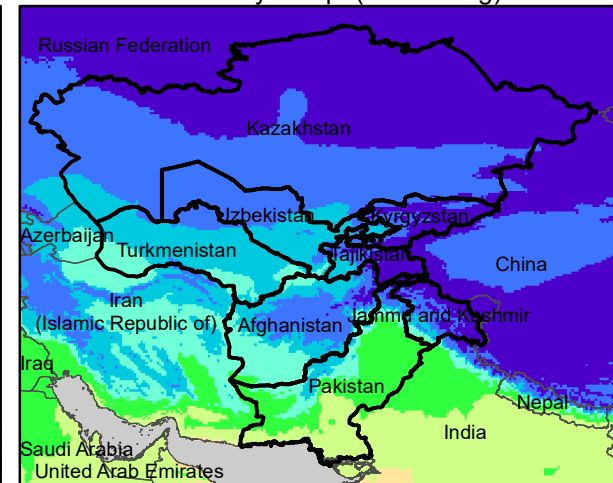

Mean Daily Temp. Diff. from Average

Mean Daily Temp. ('61-'90 avg)

**Avg.
(IWMI)**