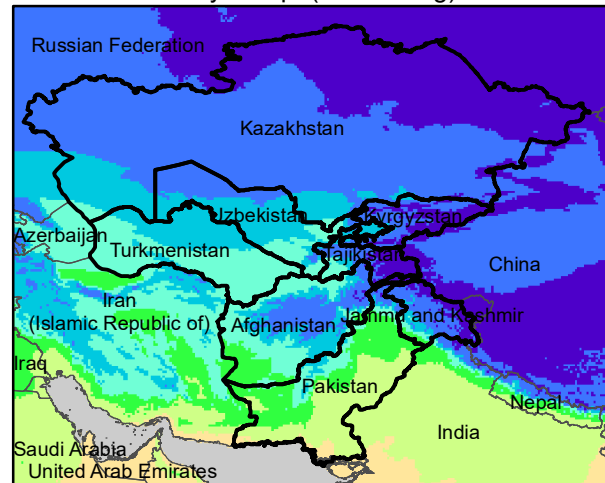

Mean Daily Temp. ('61-'90 avg)

**Avg.
(IWMI)**

Mean Daily Temp. Diff. from Average