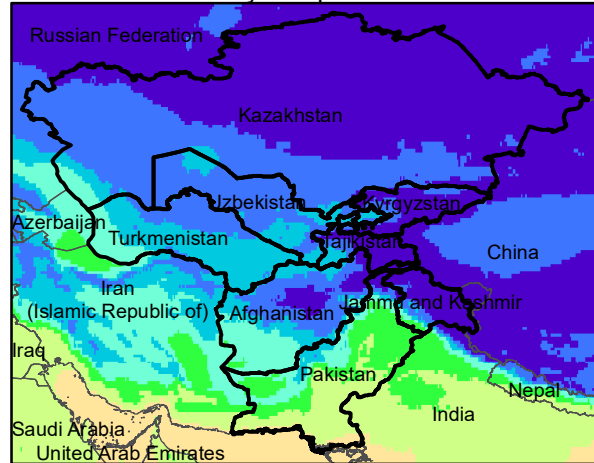

Central Asia Dekadal Temperature and Anomalies

Dec. dekad 1

Mean Daily Temp. 2020

Dec. dekad 2

Mean Daily Temp. 2020

Dec. dekad 3

Mean Daily Temp. 2020

**2020
(NOAA
-GFS)**