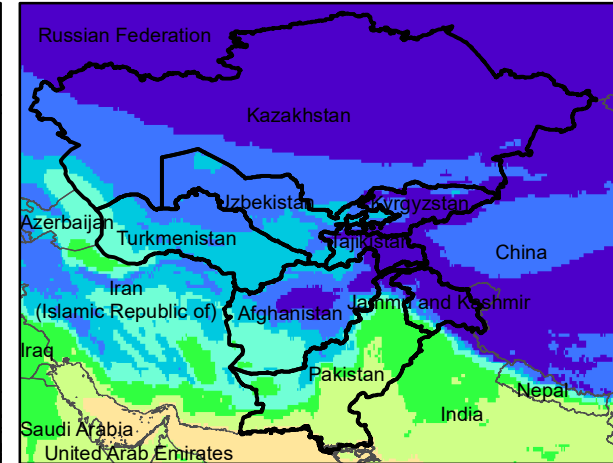

Central Asia Dekadal Temperature and Anomalies

Dec. dekad 1

Mean Daily Temp. 2020

Dec. dekad 2

Mean Daily Temp. 2020

Dec. dekad 3

Mean Daily Temp. 2020

**2020
(NOAA
-GFS)**