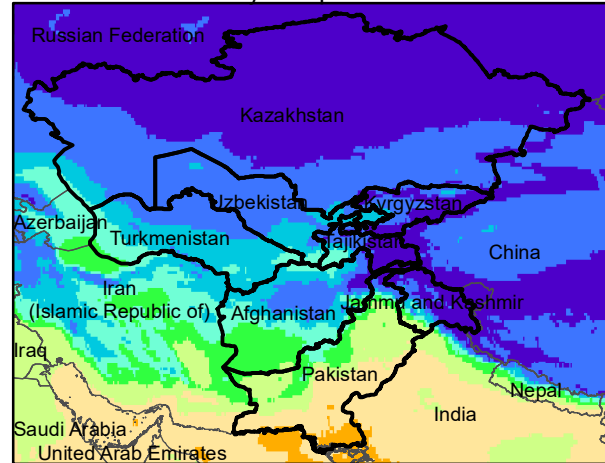

Central Asia Dekadal Temperature and Anomalies

Dec. dekad 1

Mean Daily Temp. 2020

Dec. dekad 2

Mean Daily Temp. 2020

Dec. dekad 3

Mean Daily Temp. 2020

**2020
(NOAA
-GFS)**