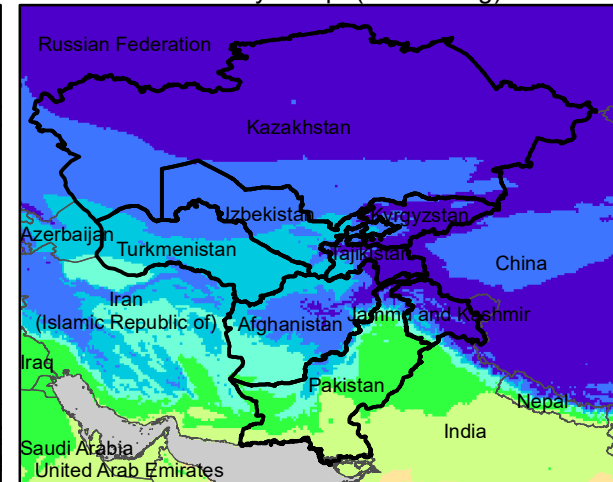

Mean Daily Temp. Diff. from Average

Mean Daily Temp. ('61-'90 avg)

Avg.
(IWM1)