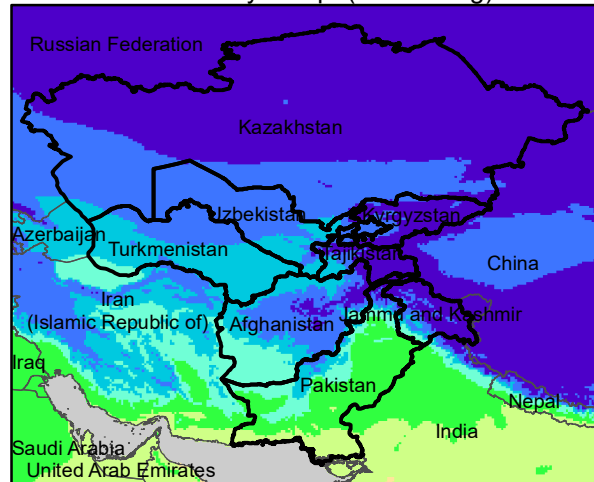

Mean Daily Temp. Diff. from Average

Mean Daily Temp. ('61-'90 avg)

Avg.
(IWM1)