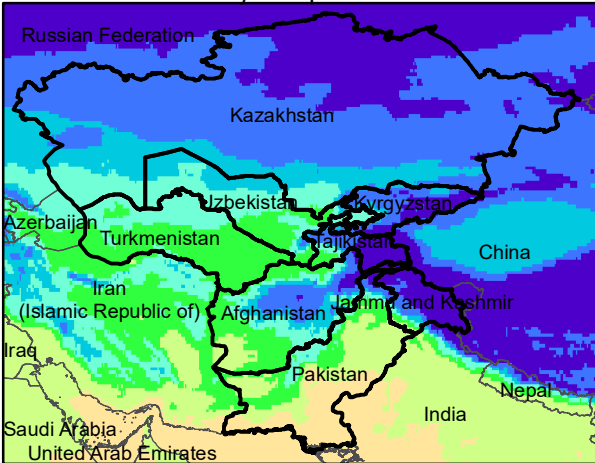

Central Asia Dekadal Temperature and Anomalies

Feb. dekad 1

Mean Daily Temp. 2021

Feb. dekad 2

Mean Daily Temp. 2021

Feb. dekad 3

Mean Daily Temp. 2021

2021
(NOAA
-GFS)