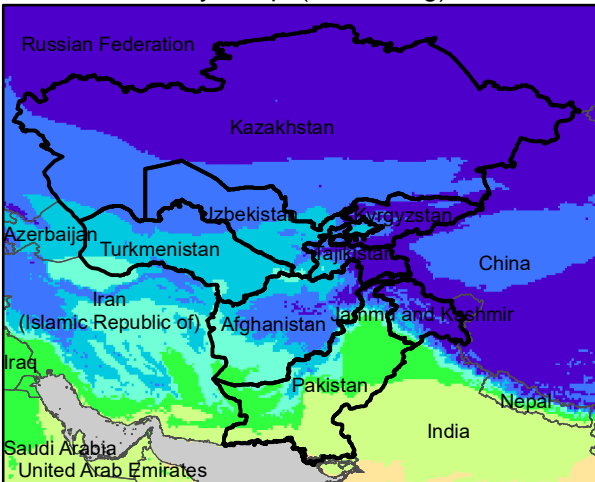

Mean Daily Temp. ('61-'90 avg)

Avg.
(IWM1)

Mean Daily Temp. Diff. from Average