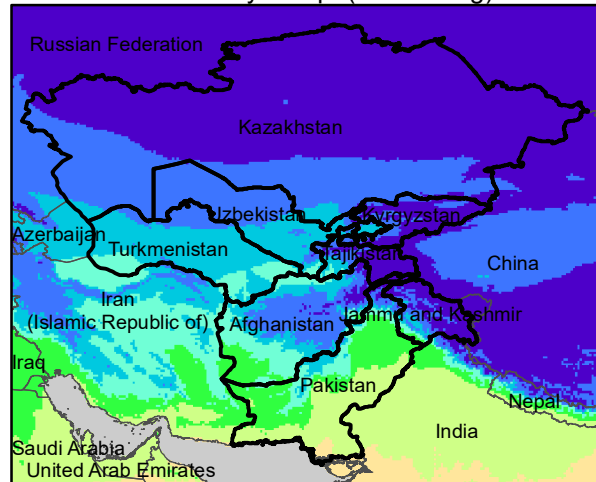

Mean Daily Temp. Diff. from Average

Mean Daily Temp. ('61-'90 avg)

Avg.
(IWM1)