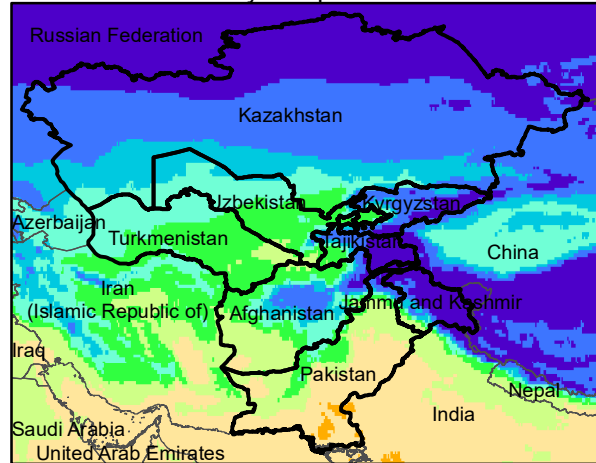

Central Asia Dekadal Temperature and Anomalies

Feb. dekad 1

Mean Daily Temp. 2021

Feb. dekad 2

Mean Daily Temp. 2021

Feb. dekad 3

Mean Daily Temp. 2021

2021
(NOAA
-GFS)