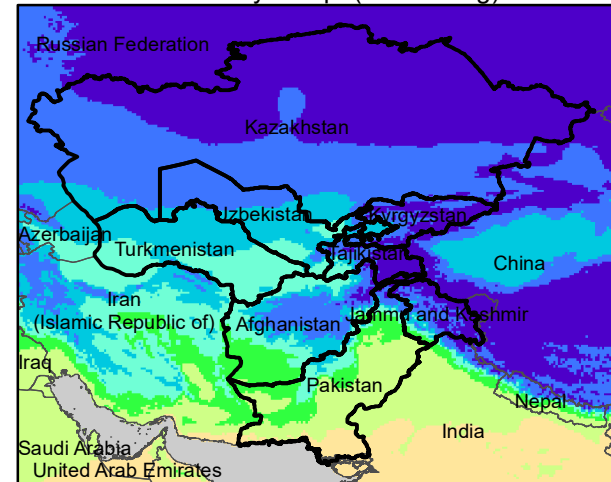

Mean Daily Temp. Diff. from Average

Mean Daily Temp. ('61-'90 avg)

Avg.
(IWM1)