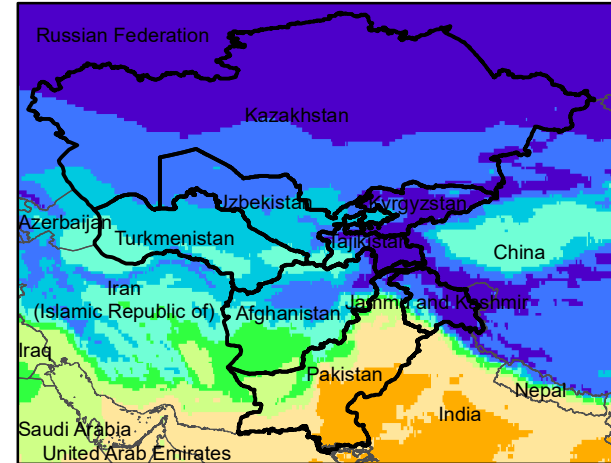

Central Asia Dekadal Temperature and Anomalies

Feb. dekad 1

Mean Daily Temp. 2021

Feb. dekad 2

Mean Daily Temp. 2021

Feb. dekad 3

Mean Daily Temp. 2021

2021
(NOAA
-GFS)