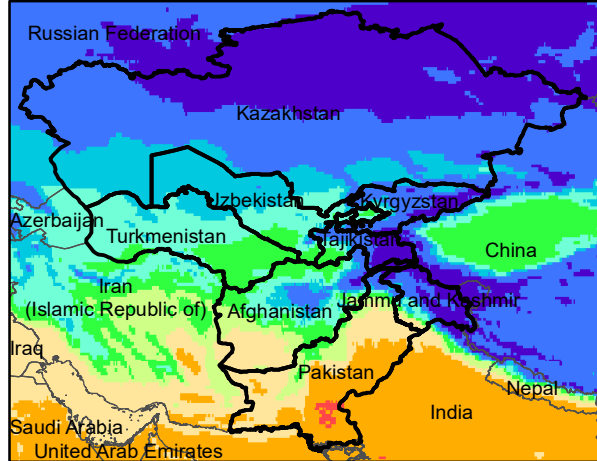

# Central Asia Dekadal Temperature and Anomalies

Mar. dekad 1

Mar. dekad 2

Mar. dekad 3

Mean Daily Temp. 2021

Mean Daily Temp. 2021

Mean Daily Temp. 2021

2021  
(NOAA  
-GFS)