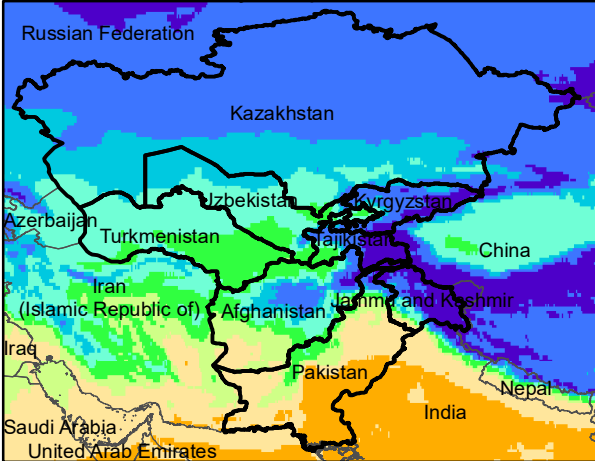

# Central Asia Dekadal Temperature and Anomalies

Mar. dekad 1

Mar. dekad 2

Mar. dekad 3

Mean Daily Temp. 2021

Mean Daily Temp. 2021

Mean Daily Temp. 2021

2021  
(NOAA  
-GFS)