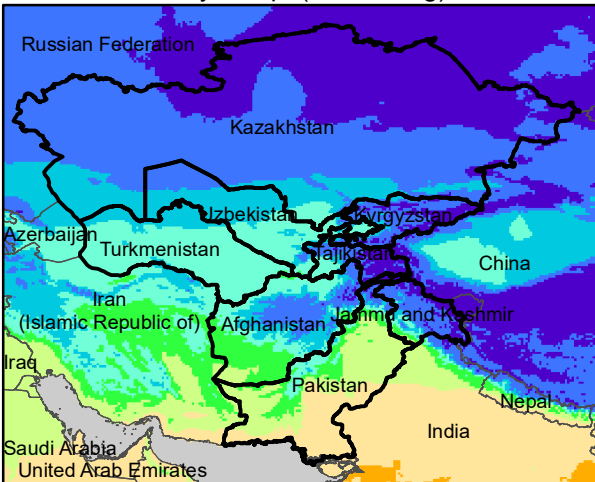

Mean Daily Temp. ('61-'90 avg)

Mean Daily Temp. ('61-'90 avg)

Mean Daily Temp. ('61-'90 avg)

Avg.
(IWM1)