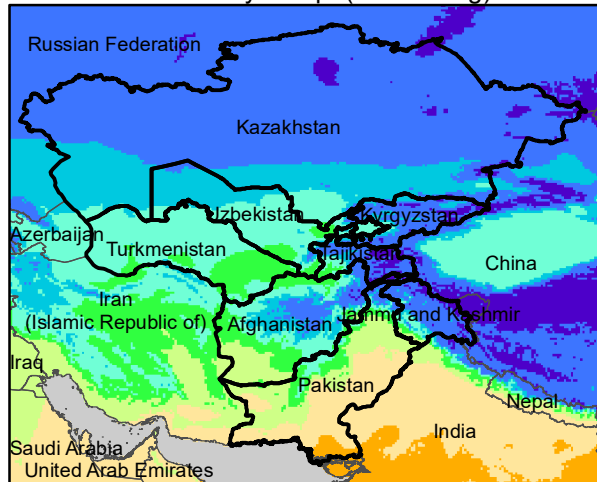

Mean Daily Temp. ('61-'90 avg)

Mean Daily Temp. ('61-'90 avg)

Mean Daily Temp. ('61-'90 avg)

Avg.
(IWM1)