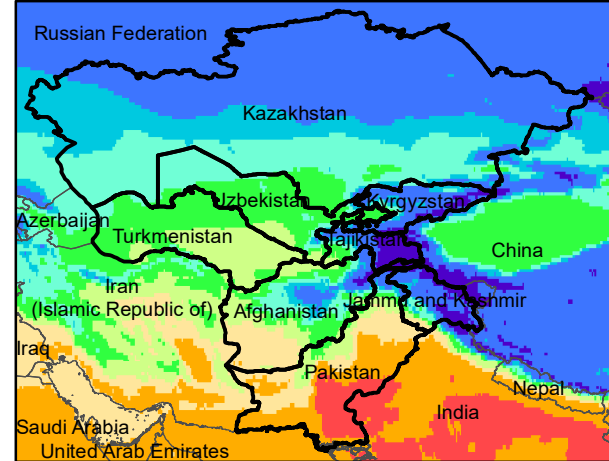

# Central Asia Dekadal Temperature and Anomalies

Mar. dekad 1

Mar. dekad 2

Mar. dekad 3

Mean Daily Temp. 2021

Mean Daily Temp. 2021

Mean Daily Temp. 2021

2021  
(NOAA  
-GFS)