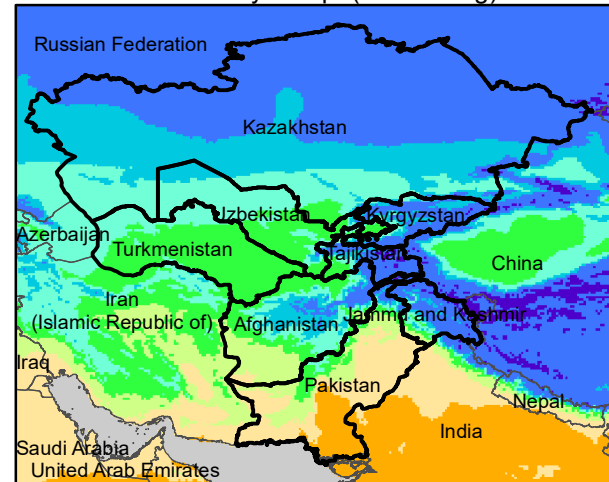

Mean Daily Temp. ('61-'90 avg)

Mean Daily Temp. ('61-'90 avg)

Mean Daily Temp. ('61-'90 avg)

Avg.
(IWM1)