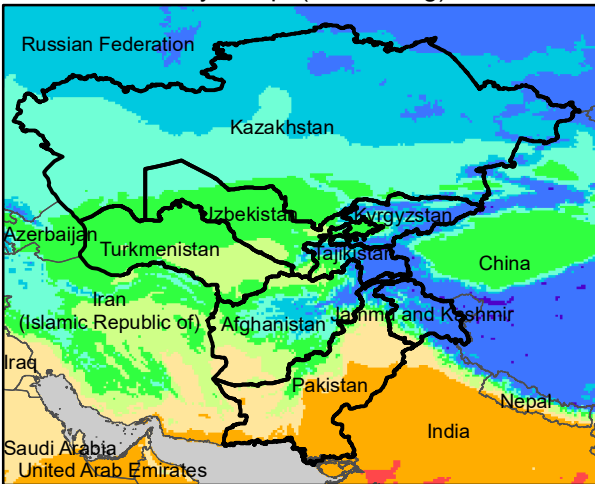

Mean Daily Temp. ('61-'90 avg)

Mean Daily Temp. ('61-'90 avg)

Mean Daily Temp. ('61-'90 avg)

Avg.
(IWM1)