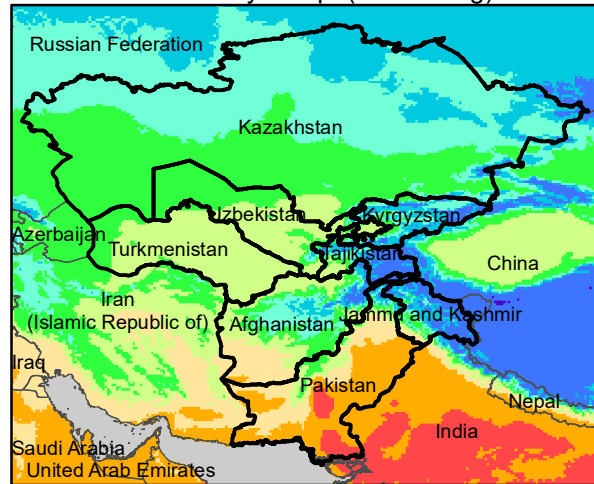

Mean Daily Temp. ('61-'90 avg)

Mean Daily Temp. ('61-'90 avg)

Mean Daily Temp. ('61-'90 avg)

Avg.
(IWM1)