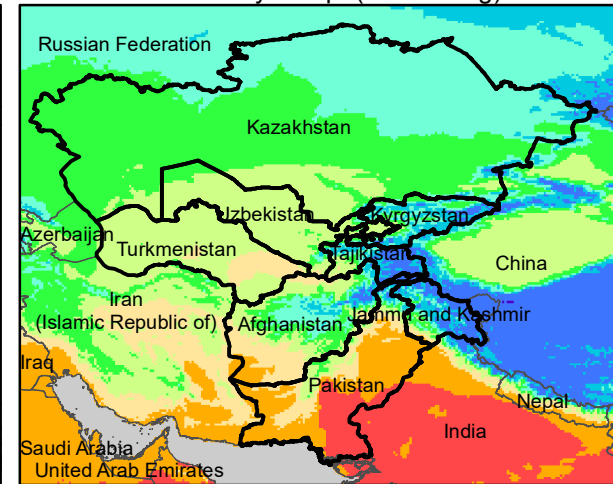

Mean Daily Temp. ('61-'90 avg)

Mean Daily Temp. ('61-'90 avg)

Mean Daily Temp. ('61-'90 avg)

Avg.
(IWM1)