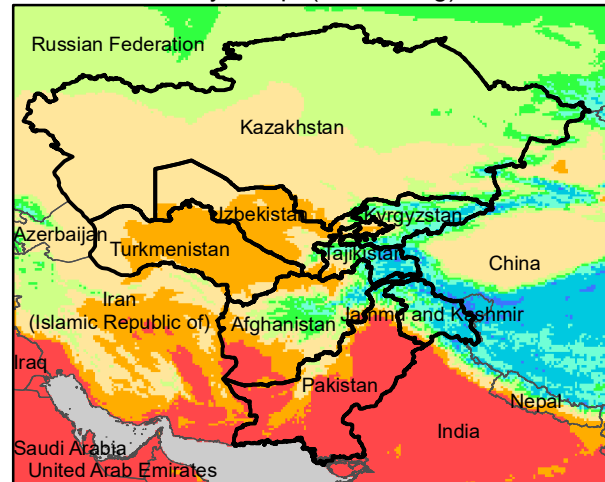

Mean Daily Temp. ('61-'90 avg)

Avg.
(IWMI)
legend1

Mean Daily Temp. Diff. from Average