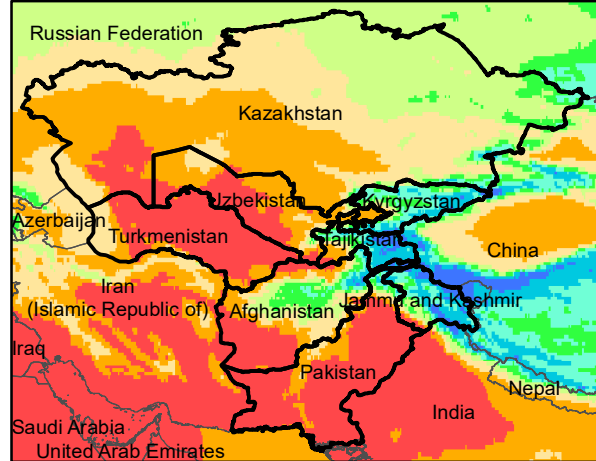

# Central Asia Dekadal Temperature and Anomalies

Jun. dekad 1

Mean Daily Temp. 2021

Jun. dekad 2

Mean Daily Temp. 2021

Jun. dekad 3

Mean Daily Temp. 2021

2021  
(NOAA  
-GFS)