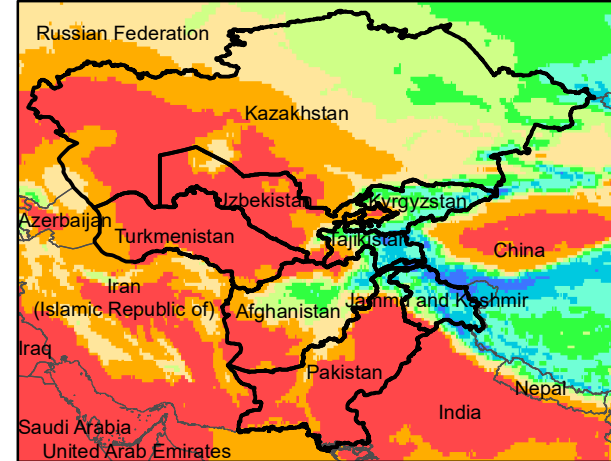

# Central Asia Dekadal Temperature and Anomalies

Jun. dekad 1

Mean Daily Temp. 2021

Jun. dekad 2

Mean Daily Temp. 2021

Jun. dekad 3

Mean Daily Temp. 2021

2021  
(NOAA  
-GFS)