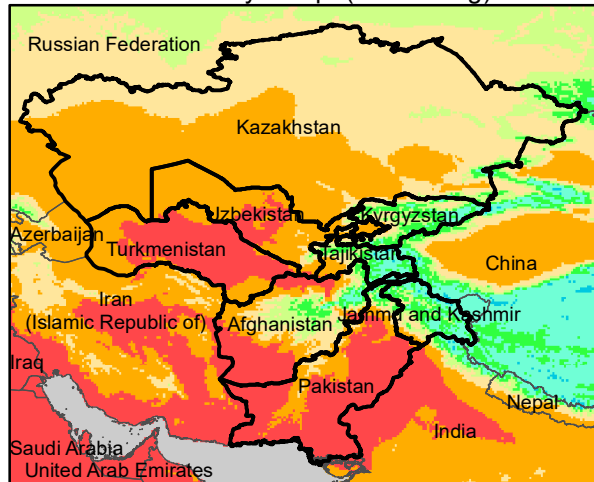

Mean Daily Temp. Diff. from Average

Mean Daily Temp. ('61-'90 avg)

Avg.
(IWM1)