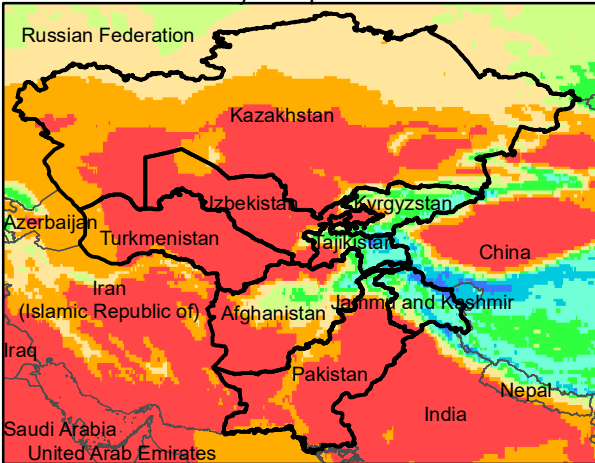

# Central Asia Dekadal Temperature and Anomalies

Jul. dekad 1

Mean Daily Temp. 2021

Jul. dekad 2

Mean Daily Temp. 2021

Jul. dekad 3

Mean Daily Temp. 2021

2021  
(NOAA  
-GFS)