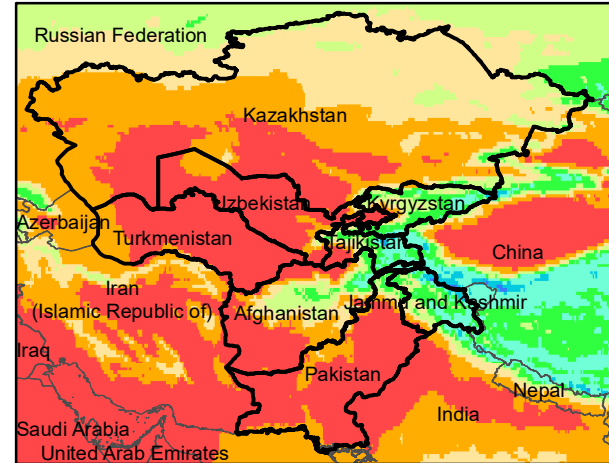

# Central Asia Dekadal Temperature and Anomalies

Jul. dekad 1

Mean Daily Temp. 2021

Jul. dekad 2

Mean Daily Temp. 2021

Jul. dekad 3

Mean Daily Temp. 2021

2021  
(NOAA  
-GFS)