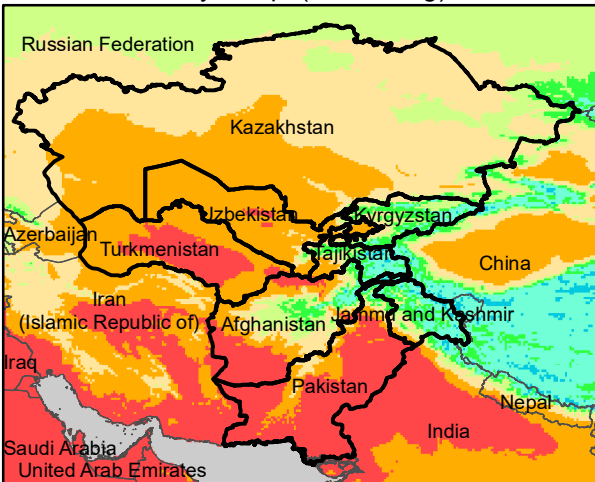

Mean Daily Temp. ('61-'90 avg)

Avg.
(IWM1)

Mean Daily Temp. Diff. from Average