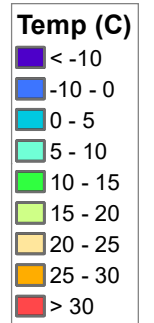

# Central Asia Dekadal Temperature and Anomalies

Jul. dekad 1

Mean Daily Temp. 2021

Jul. dekad 2

Mean Daily Temp. 2021

Jul. dekad 3

Mean Daily Temp. 2021

2021  
(NOAA  
-GFS)

Mean Daily Temp. ('61-'90 avg)

Mean Daily Temp. ('61-'90 avg)

Mean Daily Temp. ('61-'90 avg)

Avg.  
(IWM1)

Mean Daily Temp. Diff. from Average

Mean Daily Temp. Diff. from Average

Mean Daily Temp. Diff. from Average