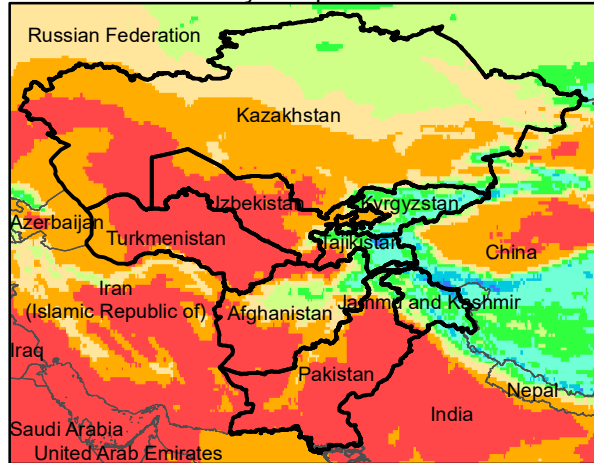

# Central Asia Dekadal Temperature and Anomalies

Jul. dekad 1

Mean Daily Temp. 2021

Jul. dekad 2

Mean Daily Temp. 2021

Jul. dekad 3

Mean Daily Temp. 2021

2021  
(NOAA  
-GFS)