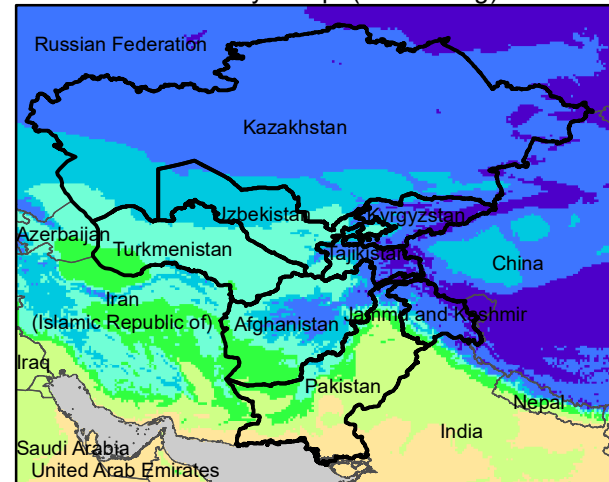

Mean Daily Temp. Diff. from Average

Mean Daily Temp. ('61-'90 avg)

Avg.
(IWM1)