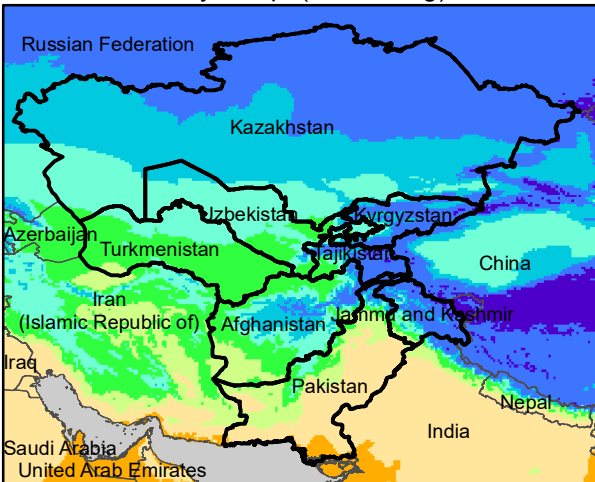

Mean Daily Temp. ('61-'90 avg)

Avg.
(IWM1)

Mean Daily Temp. Diff. from Average