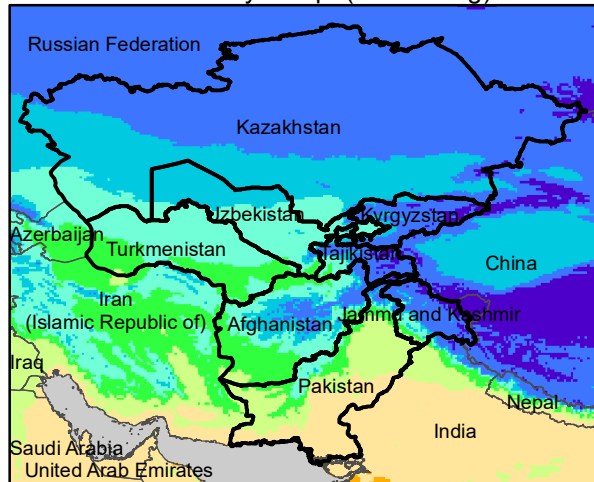

Mean Daily Temp. Diff. from Average

Mean Daily Temp. ('61-'90 avg)

Avg.
(IWM1)