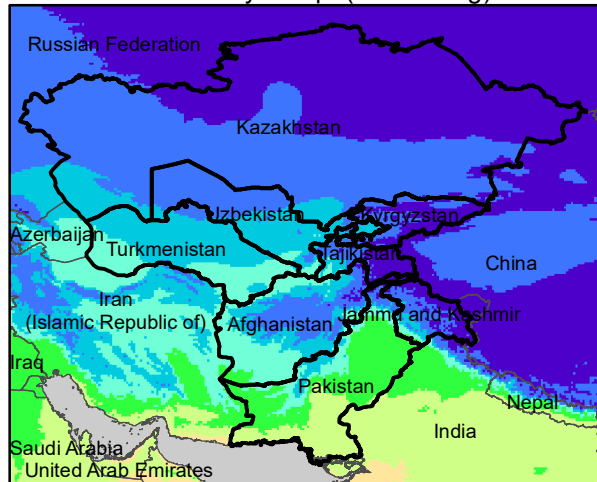

Mean Daily Temp. Diff. from Average

Mean Daily Temp. ('61-'90 avg)

**Avg.
(IWMI)**