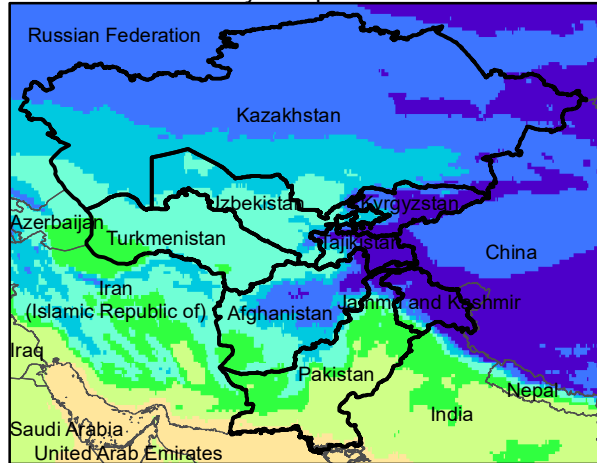

# Central Asia Dekadal Temperature and Anomalies

**Dec. dekad 1**

Mean Daily Temp. 2021

**Dec. dekad 2**

Mean Daily Temp. 2021

**Dec. dekad 3**

Mean Daily Temp. 2021

**2021  
(NOAA  
-GFS)**