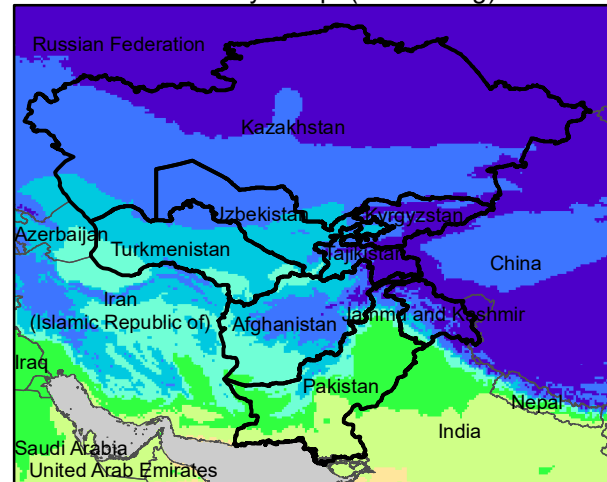

Mean Daily Temp. Diff. from Average

Mean Daily Temp. ('61-'90 avg)

**Avg.
(IWMI)**