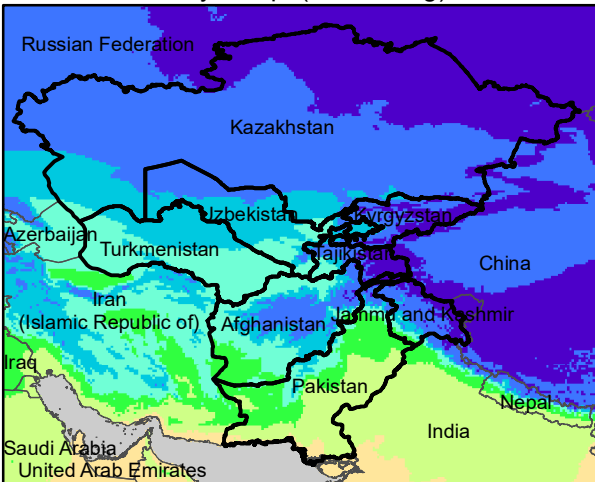

Mean Daily Temp. ('61-'90 avg)

**Avg.
(IWMI)**

Mean Daily Temp. Diff. from Average