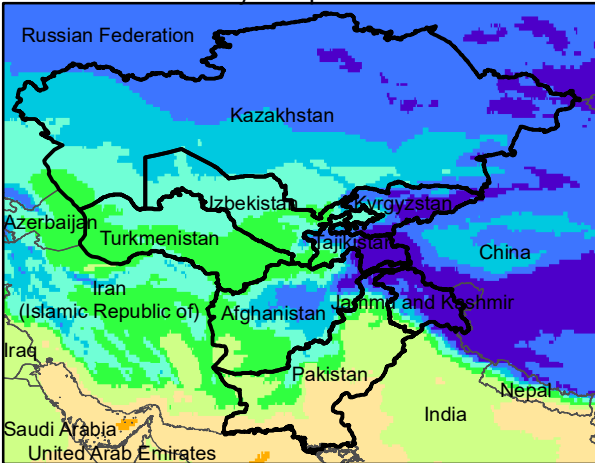

# Central Asia Dekadal Temperature and Anomalies

**Dec. dekad 1**

Mean Daily Temp. 2021

**Dec. dekad 2**

Mean Daily Temp. 2021

**Dec. dekad 3**

Mean Daily Temp. 2021

**2021  
(NOAA  
-GFS)**