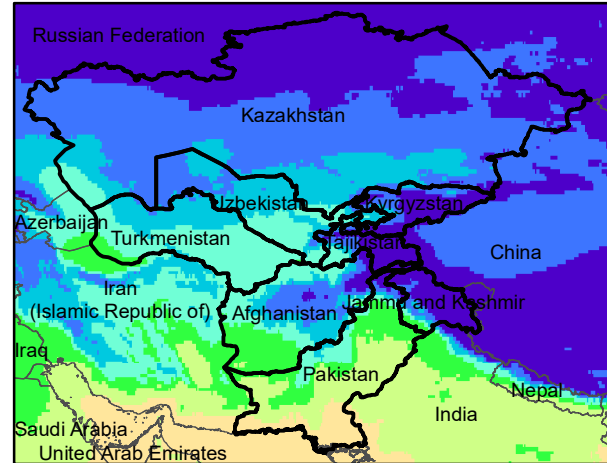

# Central Asia Dekadal Temperature and Anomalies

**Dec. dekad 1**

Mean Daily Temp. 2021

**Dec. dekad 2**

Mean Daily Temp. 2021

**Dec. dekad 3**

Mean Daily Temp. 2021

**2021  
(NOAA  
-GFS)**