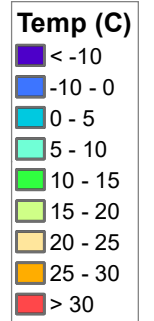

# Central Asia Dekadal Temperature and Anomalies

Feb. dekad 1

Feb. dekad 2

Feb. dekad 3

Mean Daily Temp. 2022

Mean Daily Temp. 2022

Mean Daily Temp. 2022

2022  
(NOAA  
-GFS)

Mean Daily Temp. ('61-'90 avg)

Mean Daily Temp. ('61-'90 avg)

Mean Daily Temp. ('61-'90 avg)

Avg.  
(IWM1)

Mean Daily Temp. Diff. from Average

Mean Daily Temp. Diff. from Average

Mean Daily Temp. Diff. from Average