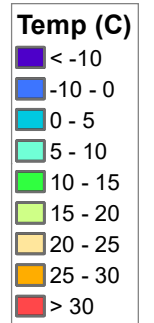

Central Asia Dekadal Temperature and Anomalies

Mar. dekad 1

Mar. dekad 2

Mar. dekad 3

Mean Daily Temp. 2022

Mean Daily Temp. 2022

Mean Daily Temp. 2022

2022
(NOAA
-GFS)

Mean Daily Temp. ('61-'90 avg)

Mean Daily Temp. ('61-'90 avg)

Mean Daily Temp. ('61-'90 avg)

Avg.
(IWM1)

Mean Daily Temp. Diff. from Average

Mean Daily Temp. Diff. from Average

Mean Daily Temp. Diff. from Average