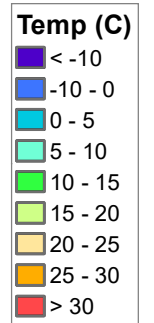

Central Asia Dekadal Temperature and Anomalies

Apr. dekad 1

Mean Daily Temp. 2022

Apr. dekad 2

Mean Daily Temp. 2022

Apr. dekad 3

Mean Daily Temp. 2022

2022
(NOAA
-GFS)

Mean Daily Temp. ('61-'90 avg)

Mean Daily Temp. ('61-'90 avg)

Mean Daily Temp. ('61-'90 avg)

Avg.
(IWM1)

Mean Daily Temp. Diff. from Average

Mean Daily Temp. Diff. from Average

Mean Daily Temp. Diff. from Average