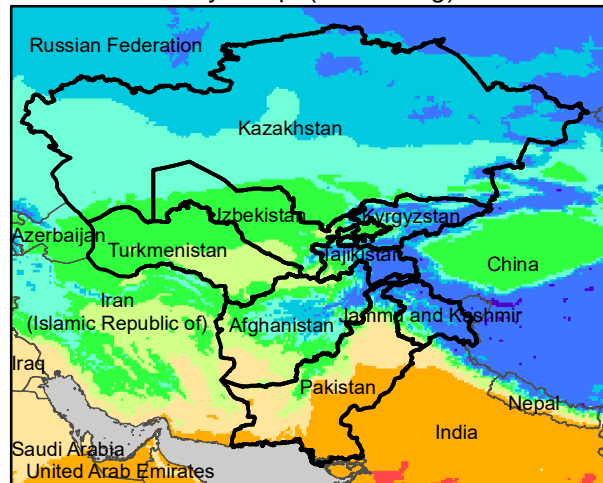

Mean Daily Temp. ('61-'90 avg)

Mean Daily Temp. ('61-'90 avg)

Mean Daily Temp. ('61-'90 avg)

Avg.
(IWM1)