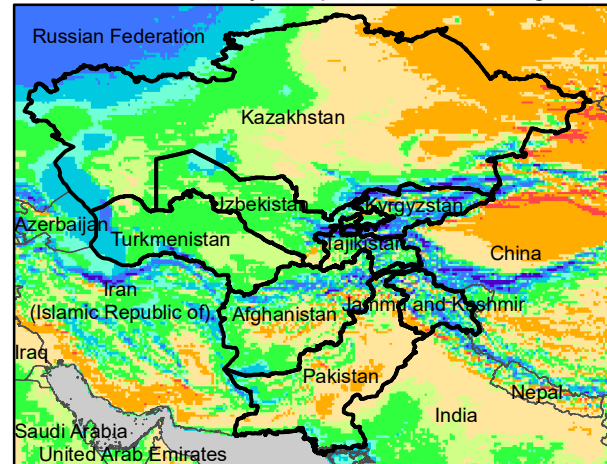

Central Asia Dekadal Temperature and Anomalies

May. dekad 1

Mean Daily Temp. 2022

May. dekad 2

Mean Daily Temp. 2022

May. dekad 3

Mean Daily Temp. 2022

2022
(NOAA
-GFS)

Mean Daily Temp. ('61-'90 avg)

Mean Daily Temp. ('61-'90 avg)

Mean Daily Temp. ('61-'90 avg)

Avg.
(IWM1)

Mean Daily Temp. Diff. from Average

Mean Daily Temp. Diff. from Average

Mean Daily Temp. Diff. from Average