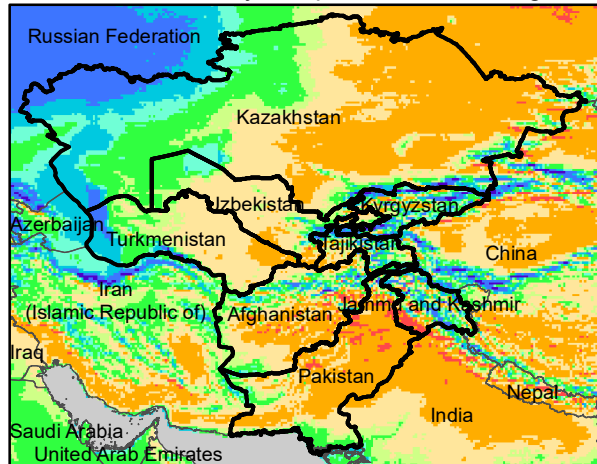

Central Asia Dekadal Temperature and Anomalies

May. dekad 1

Mean Daily Temp. 2022

May. dekad 2

Mean Daily Temp. 2022

May. dekad 3

Mean Daily Temp. 2022

2022
(NOAA
-GFS)

Mean Daily Temp. ('61-'90 avg)

Mean Daily Temp. ('61-'90 avg)

Mean Daily Temp. ('61-'90 avg)

Avg.
(IWM1)

Mean Daily Temp. Diff. from Average

Mean Daily Temp. Diff. from Average

Mean Daily Temp. Diff. from Average