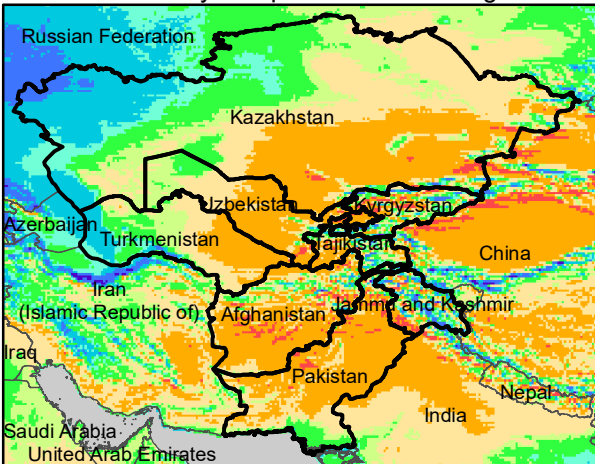

Central Asia Dekadal Temperature and Anomalies

May. dekad 1

Mean Daily Temp. 2022

May. dekad 2

Mean Daily Temp. 2022

May. dekad 3

Mean Daily Temp. 2022

2022
(NOAA
-GFS)

Mean Daily Temp. ('61-'90 avg)

Mean Daily Temp. ('61-'90 avg)

Mean Daily Temp. ('61-'90 avg)

Avg.
(IWM1)

Mean Daily Temp. Diff. from Average

Mean Daily Temp. Diff. from Average

Mean Daily Temp. Diff. from Average