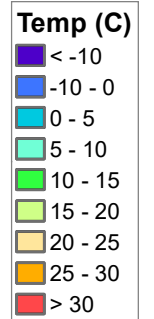

Central Asia Dekadal Temperature and Anomalies

May. dekad 1

Mean Daily Temp. 2022

May. dekad 2

Mean Daily Temp. 2022

May. dekad 3

Mean Daily Temp. 2022

2022
(NOAA
-GFS)

Mean Daily Temp. ('61-'90 avg)

Mean Daily Temp. ('61-'90 avg)

Mean Daily Temp. ('61-'90 avg)

Avg.
(IWM1)

Mean Daily Temp. Diff. from Average

Mean Daily Temp. Diff. from Average

Mean Daily Temp. Diff. from Average