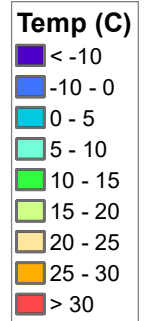

Central Asia Dekadal Temperature and Anomalies

Jun. dekad 1

Jun. dekad 2

Jun. dekad 3

Mean Daily Temp. 2022

Mean Daily Temp. 2022

Mean Daily Temp. 2022

2022
(NOAA
-GFS)

Mean Daily Temp. ('61-'90 avg)

Mean Daily Temp. ('61-'90 avg)

Mean Daily Temp. ('61-'90 avg)

Avg.
(IWM1)

Mean Daily Temp. Diff. from Average

Mean Daily Temp. Diff. from Average

Mean Daily Temp. Diff. from Average