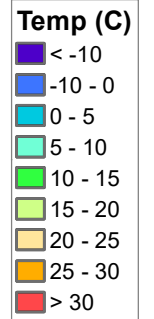

# Central Asia Dekadal Temperature and Anomalies

Jul. dekad 1

Mean Daily Temp. 2022

Jul. dekad 2

Mean Daily Temp. 2022

Jul. dekad 3

Mean Daily Temp. 2022

2022  
(NOAA  
-GFS)

Mean Daily Temp. ('61-'90 avg)

Mean Daily Temp. ('61-'90 avg)

Mean Daily Temp. ('61-'90 avg)

Avg.  
(IWM1)

Mean Daily Temp. Diff. from Average

Mean Daily Temp. Diff. from Average

Mean Daily Temp. Diff. from Average