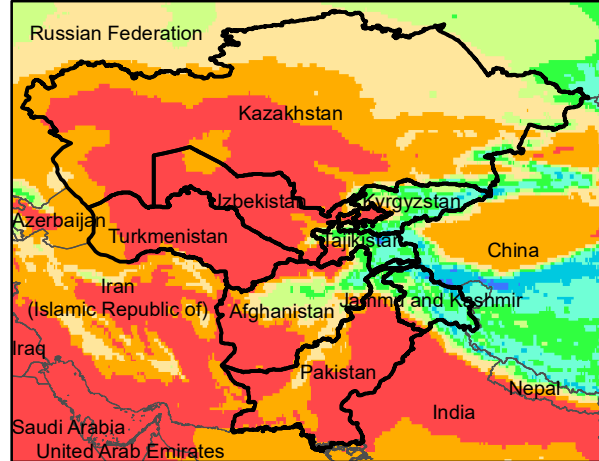

# Central Asia Dekadal Temperature and Anomalies

Jul. dekad 1

Mean Daily Temp. 2022

Jul. dekad 2

Mean Daily Temp. 2022

Jul. dekad 3

Mean Daily Temp. 2022

2022  
(NOAA  
-GFS)