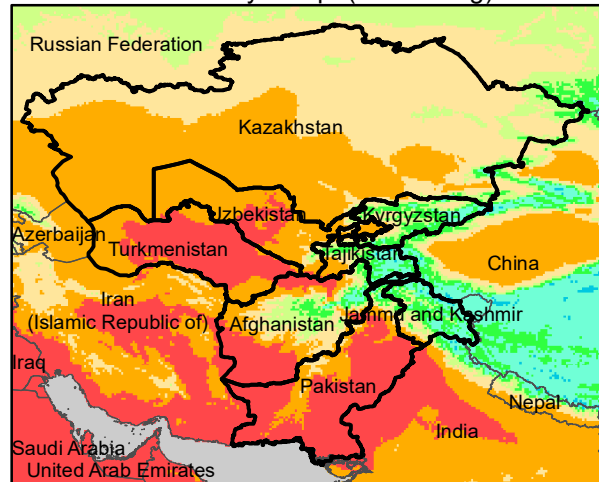

Mean Daily Temp. Diff. from Average

Mean Daily Temp. ('61-'90 avg)

Avg.
(IWM1)