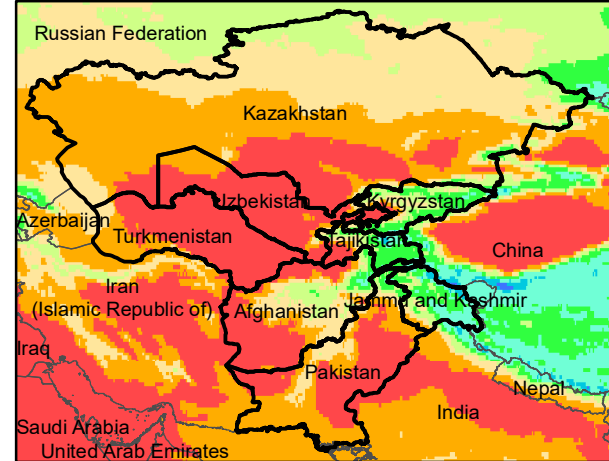

# Central Asia Dekadal Temperature and Anomalies

Jul. dekad 1

Mean Daily Temp. 2022

Jul. dekad 2

Mean Daily Temp. 2022

Jul. dekad 3

Mean Daily Temp. 2022

2022  
(NOAA  
-GFS)