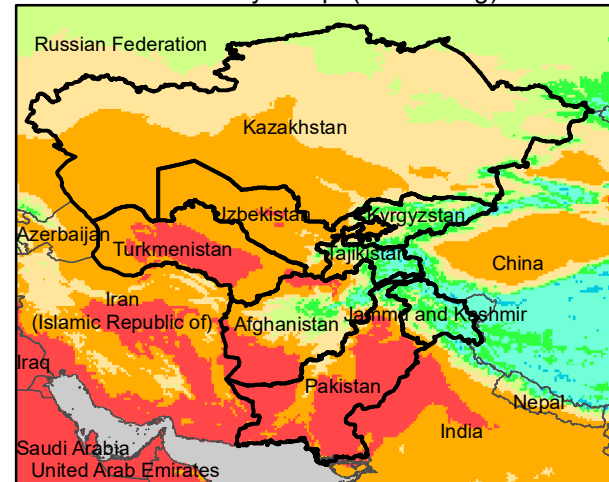

Mean Daily Temp. Diff. from Average

Mean Daily Temp. ('61-'90 avg)

Avg.
(IWM1)