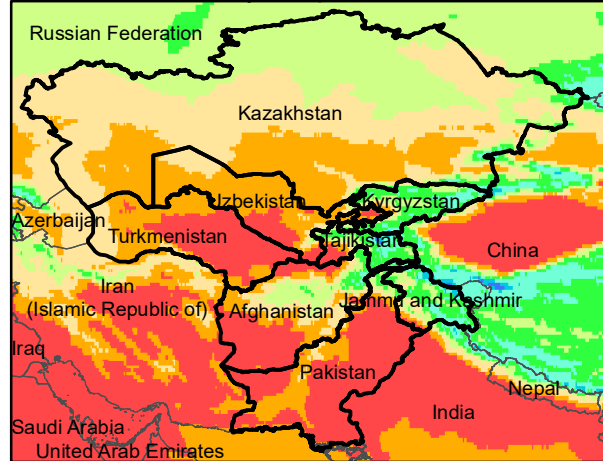

# Central Asia Dekadal Temperature and Anomalies

Jul. dekad 1

Mean Daily Temp. 2022

Jul. dekad 2

Mean Daily Temp. 2022

Jul. dekad 3

Mean Daily Temp. 2022

2022  
(NOAA  
-GFS)