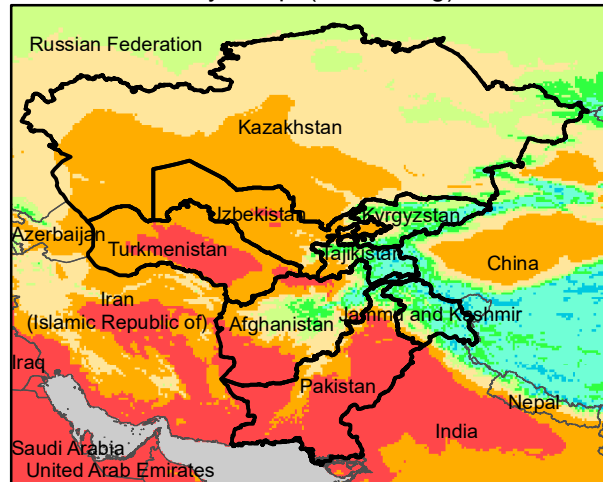

Mean Daily Temp. ('61-'90 avg)

Avg.
(IWM1)

Mean Daily Temp. Diff. from Average