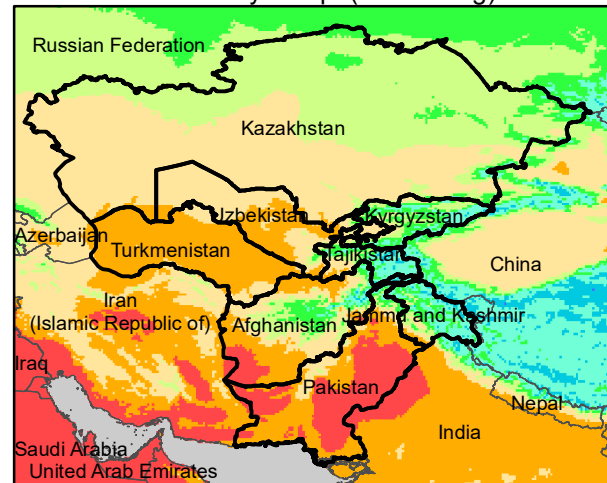

Mean Daily Temp. Diff. from Average

Mean Daily Temp. ('61-'90 avg)

**Avg.
(IWM1)**