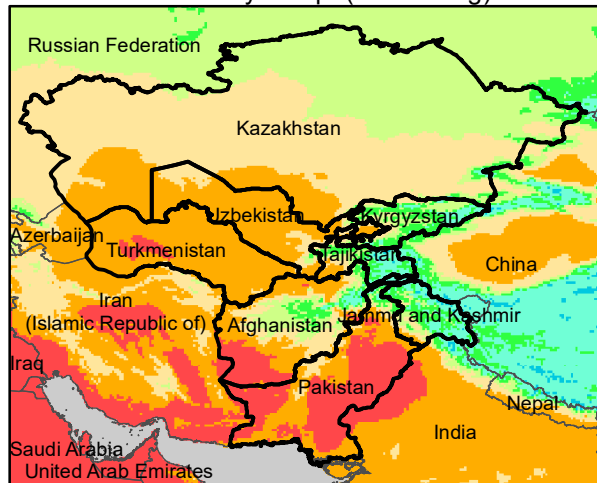

Mean Daily Temp. Diff. from Average

Mean Daily Temp. ('61-'90 avg)

**Avg.
(IWM1)**