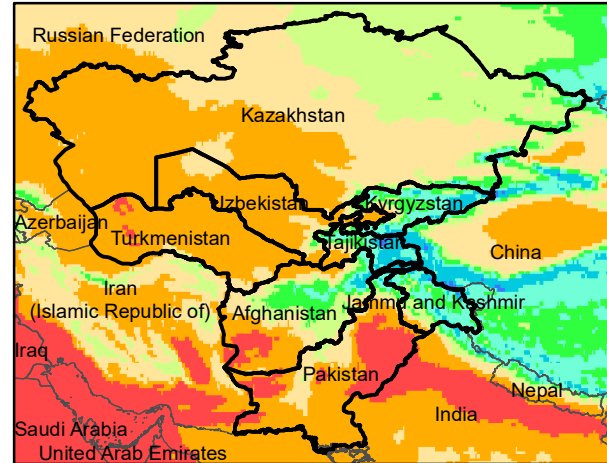

Central Asia Dekadal Temperature and Anomalies

Aug. dekad 1

Mean Daily Temp. 2022

Aug. dekad 2

Mean Daily Temp. 2022

Aug. dekad 3

Mean Daily Temp. 2022

**2022
(NOAA
-GFS)**