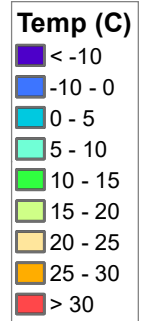

Central Asia Dekadal Temperature and Anomalies

Aug. dekad 1

Mean Daily Temp. 2022

Aug. dekad 2

Mean Daily Temp. 2022

Aug. dekad 3

Mean Daily Temp. 2022

**2022
(NOAA
-GFS)**

Mean Daily Temp. ('61-'90 avg)

Mean Daily Temp. ('61-'90 avg)

Mean Daily Temp. ('61-'90 avg)

**Avg.
(IWM1)**

Mean Daily Temp. Diff. from Average

Mean Daily Temp. Diff. from Average

Mean Daily Temp. Diff. from Average