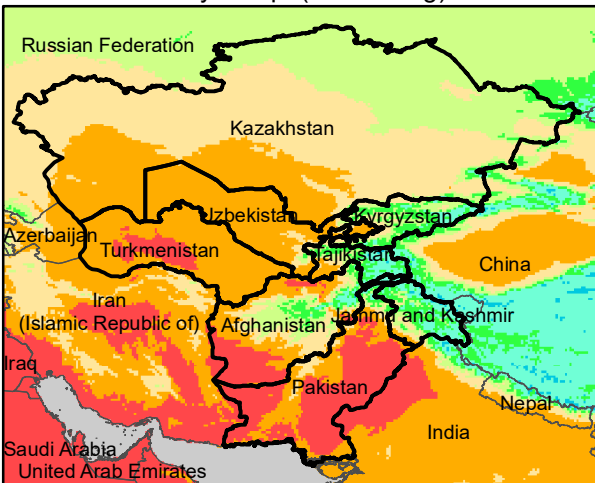

Mean Daily Temp. ('61-'90 avg)

**Avg.
(IWM1)**

Mean Daily Temp. Diff. from Average