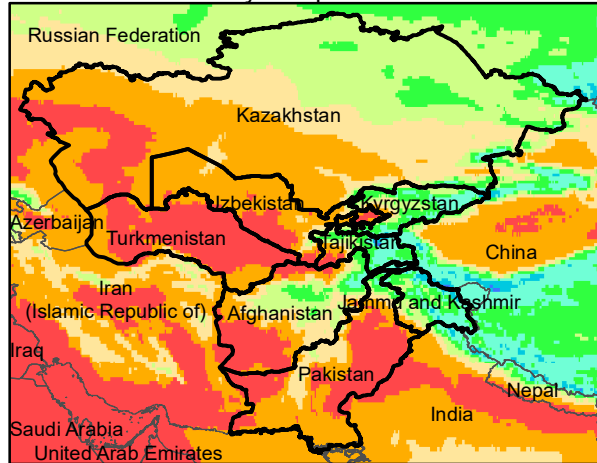

Central Asia Dekadal Temperature and Anomalies

Aug. dekad 1

Mean Daily Temp. 2022

Aug. dekad 2

Mean Daily Temp. 2022

Aug. dekad 3

Mean Daily Temp. 2022

**2022
(NOAA
-GFS)**