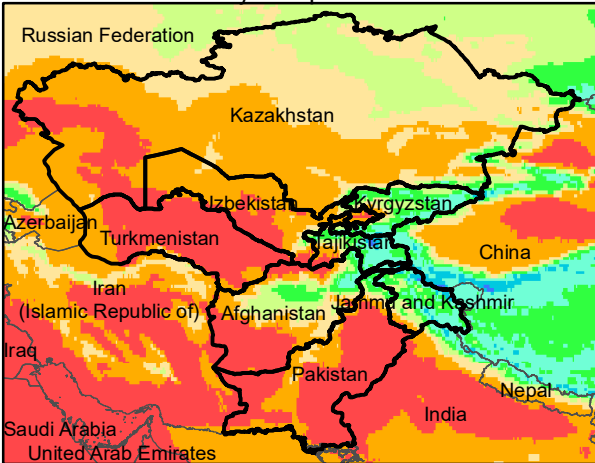

Central Asia Dekadal Temperature and Anomalies

Aug. dekad 1

Mean Daily Temp. 2022

Aug. dekad 2

Mean Daily Temp. 2022

Aug. dekad 3

Mean Daily Temp. 2022

**2022
(NOAA
-GFS)**