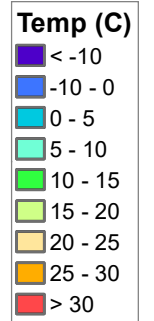

Central Asia Dekadal Temperature and Anomalies

Oct. dekad 1

Mean Daily Temp. 2022

Oct. dekad 2

Mean Daily Temp. 2022

Oct. dekad 3

Mean Daily Temp. 2022

2022
(NOAA
-GFS)

Mean Daily Temp. ('61-'90 avg)

Mean Daily Temp. ('61-'90 avg)

Mean Daily Temp. ('61-'90 avg)

Avg.
(IWM1)

Mean Daily Temp. Diff. from Average

Mean Daily Temp. Diff. from Average

Mean Daily Temp. Diff. from Average