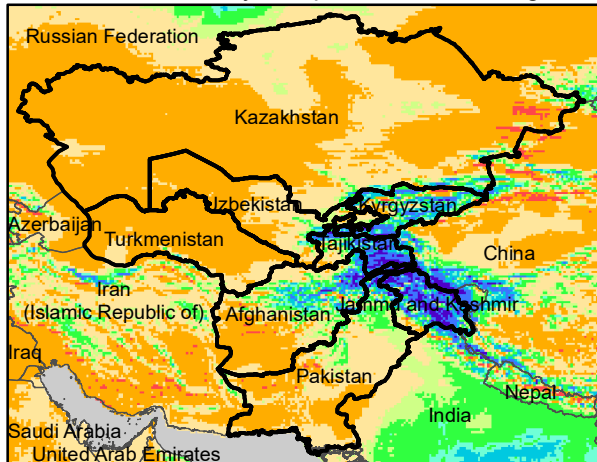

Mean Daily Temp. ('61-'90 avg)

Mean Daily Temp. ('61-'90 avg)

Mean Daily Temp. ('61-'90 avg)

Avg.
(IWM1)
legend1

Mean Daily Temp. Diff. from Average

Mean Daily Temp. Diff. from Average

Mean Daily Temp. Diff. from Average