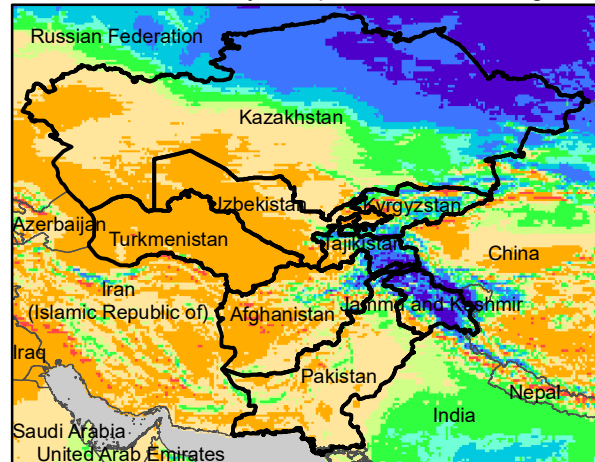

Mean Daily Temp. ('61-'90 avg)

Mean Daily Temp. ('61-'90 avg)

Mean Daily Temp. ('61-'90 avg)

Avg.
(IWM1)
legend1

Mean Daily Temp. Diff. from Average

Mean Daily Temp. Diff. from Average

Mean Daily Temp. Diff. from Average