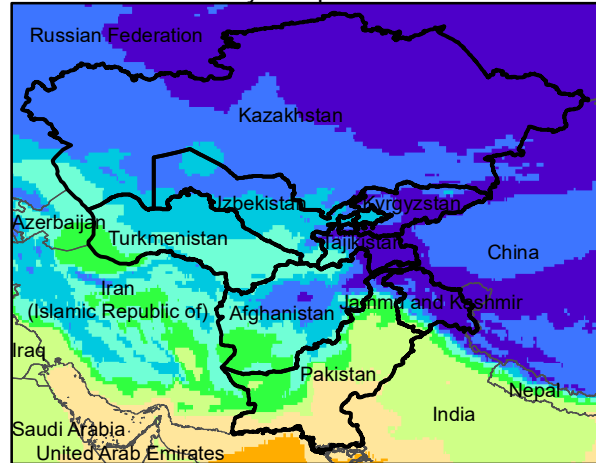

# Central Asia Dekadal Temperature and Anomalies

**Dec. dekad 1**

Mean Daily Temp. 2022

**Dec. dekad 2**

Mean Daily Temp. 2022

**Dec. dekad 3**

Mean Daily Temp. 2022

**2022  
(NOAA  
-GFS)**