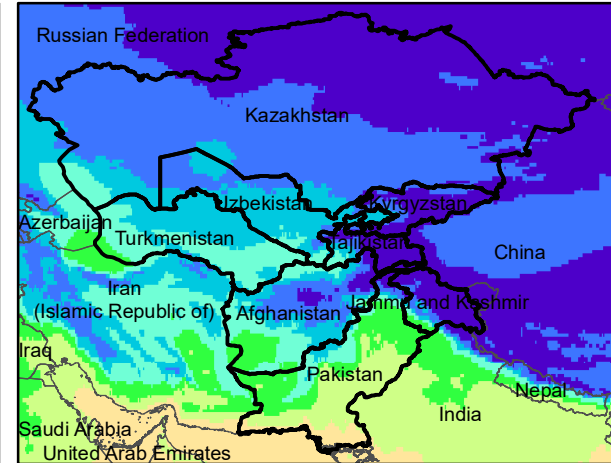

# Central Asia Dekadal Temperature and Anomalies

**Dec. dekad 1**

Mean Daily Temp. 2022

**Dec. dekad 2**

Mean Daily Temp. 2022

**Dec. dekad 3**

Mean Daily Temp. 2022

**2022  
(NOAA  
-GFS)**