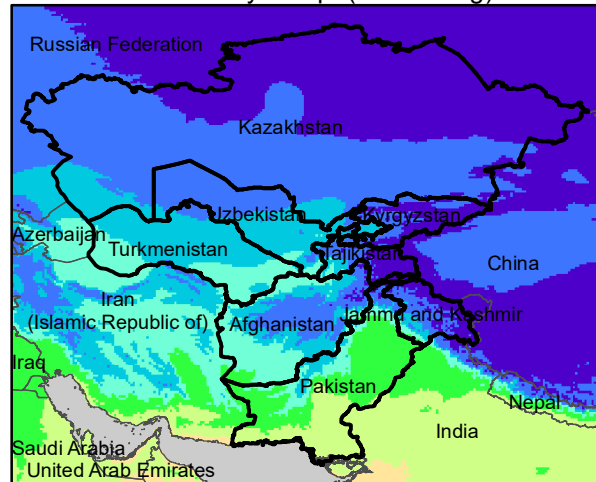

Mean Daily Temp. Diff. from Average

Mean Daily Temp. ('61-'90 avg)

**Avg.
(IWMI)**