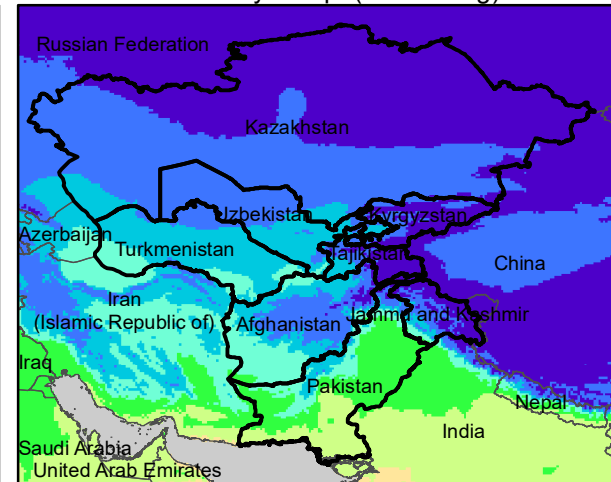

Mean Daily Temp. Diff. from Average

Mean Daily Temp. ('61-'90 avg)

**Avg.
(IWMI)**