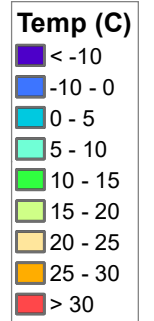

# Central Asia Dekadal Temperature and Anomalies

**Dec. dekad 1**

Mean Daily Temp. 2022

**Dec. dekad 2**

Mean Daily Temp. 2022

**Dec. dekad 3**

Mean Daily Temp. 2022

**2022  
(NOAA  
-GFS)**

Mean Daily Temp. ('61-'90 avg)

Mean Daily Temp. ('61-'90 avg)

Mean Daily Temp. ('61-'90 avg)

**Avg.  
(IWMI)**

Mean Daily Temp. Diff. from Average

Mean Daily Temp. Diff. from Average

Mean Daily Temp. Diff. from Average