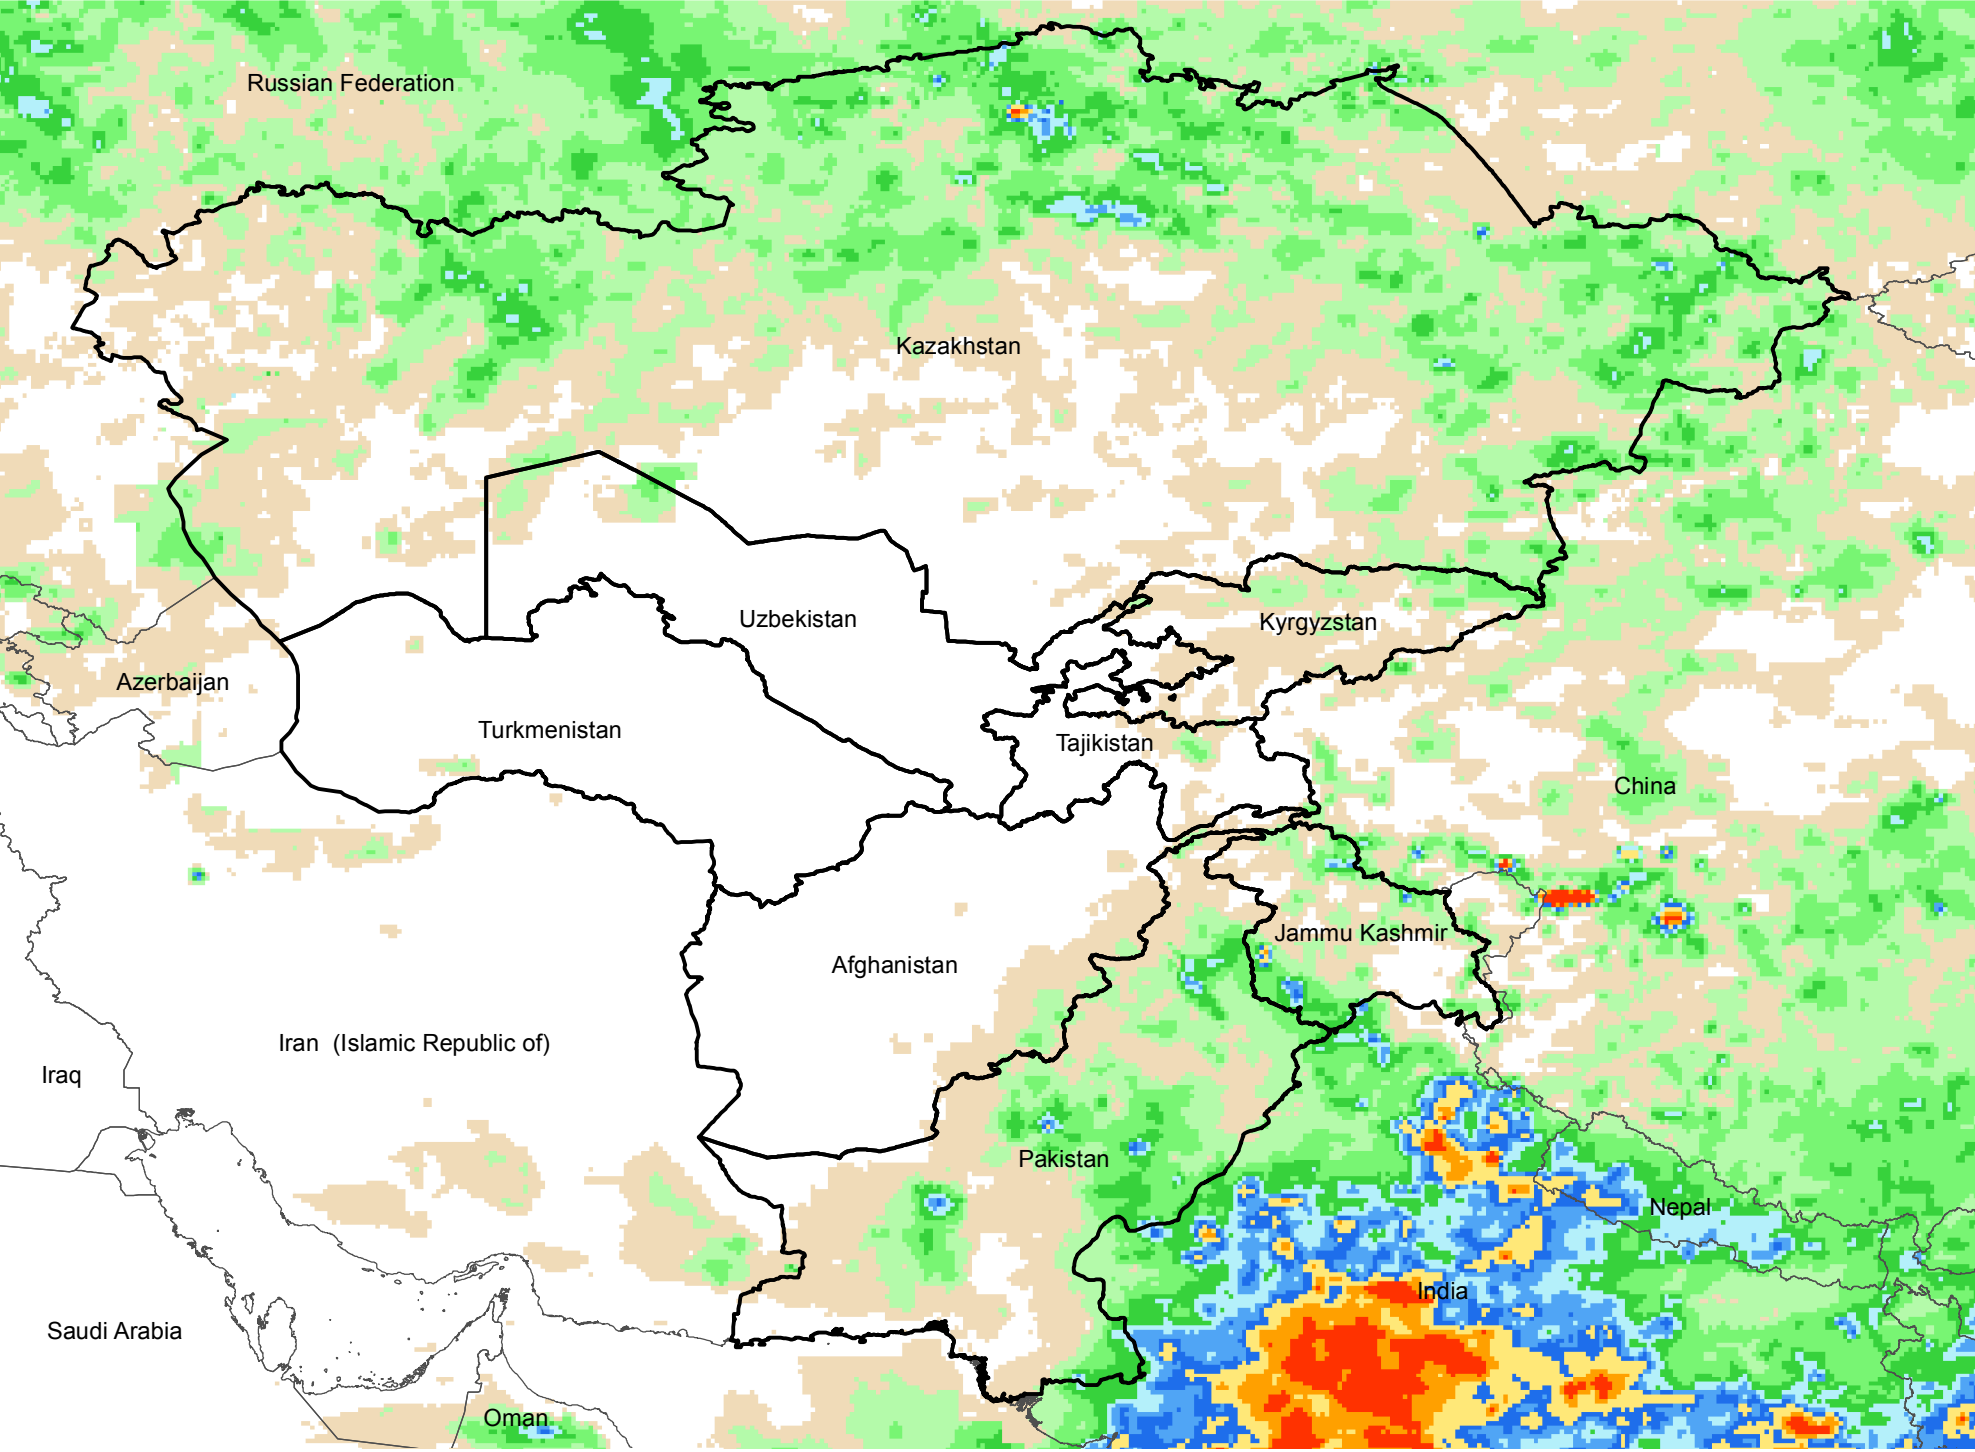

Dekadal RFE

July Dekad 3, 2013

Map produced by USGS/EROS