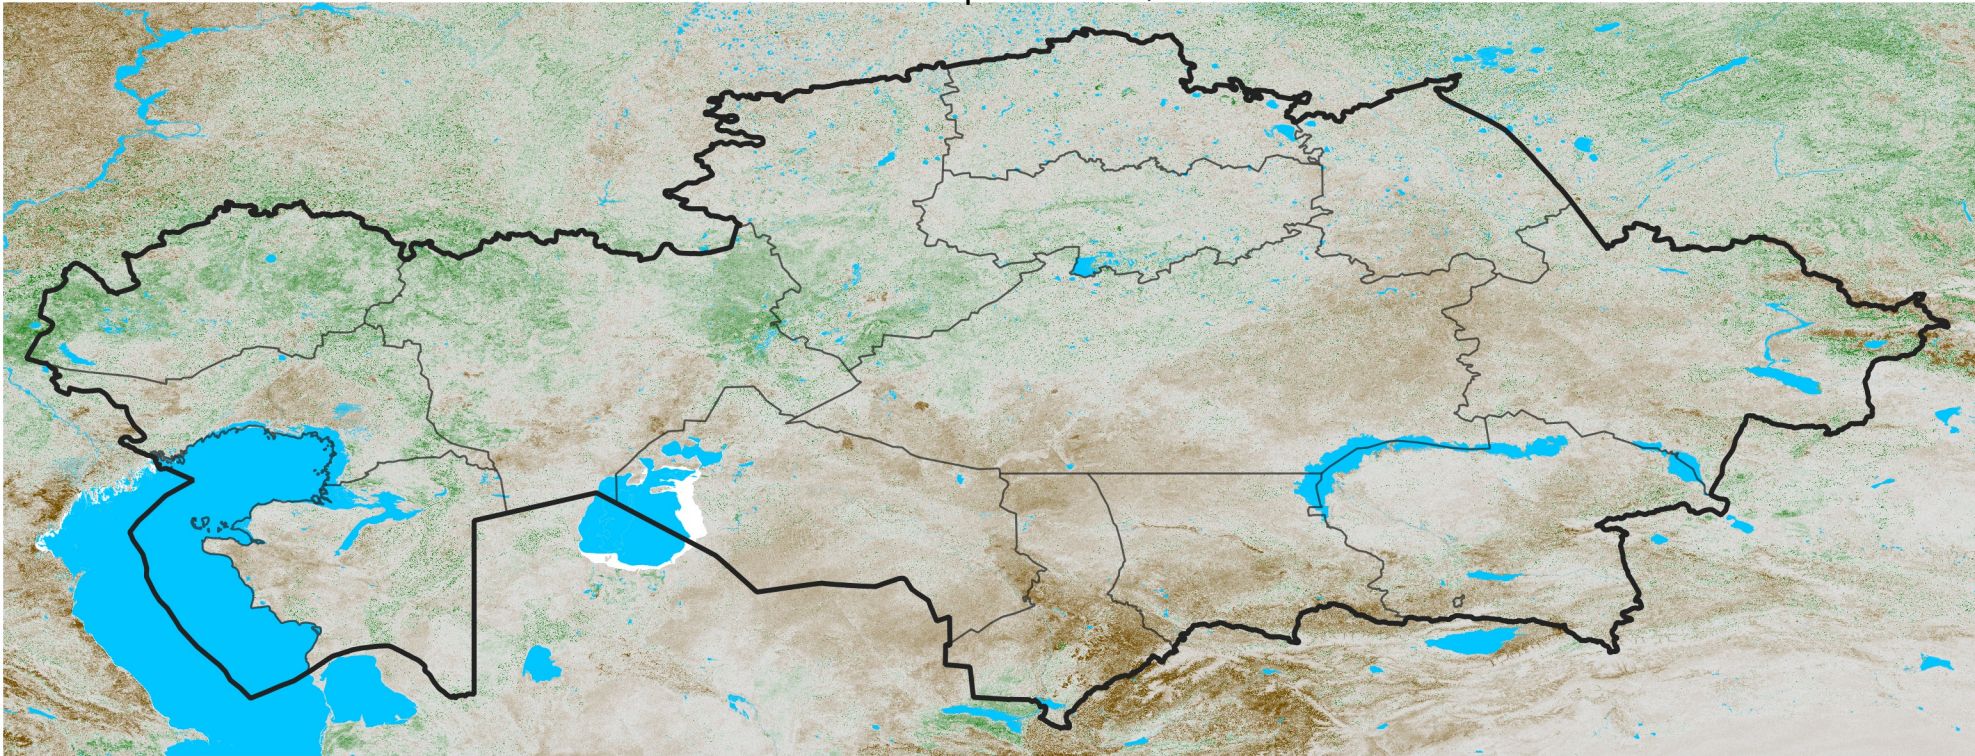

Kazakhstan NDVI Anomaly

2012 minus mean (2003 - 2022)

Period 10 / April 01 - 10, 2012

NDVI Anomaly

< -0.3 -0.2 -0.1 -0.05 0.05 0.1 0.2 >0.3

Negative

No Difference

Positive