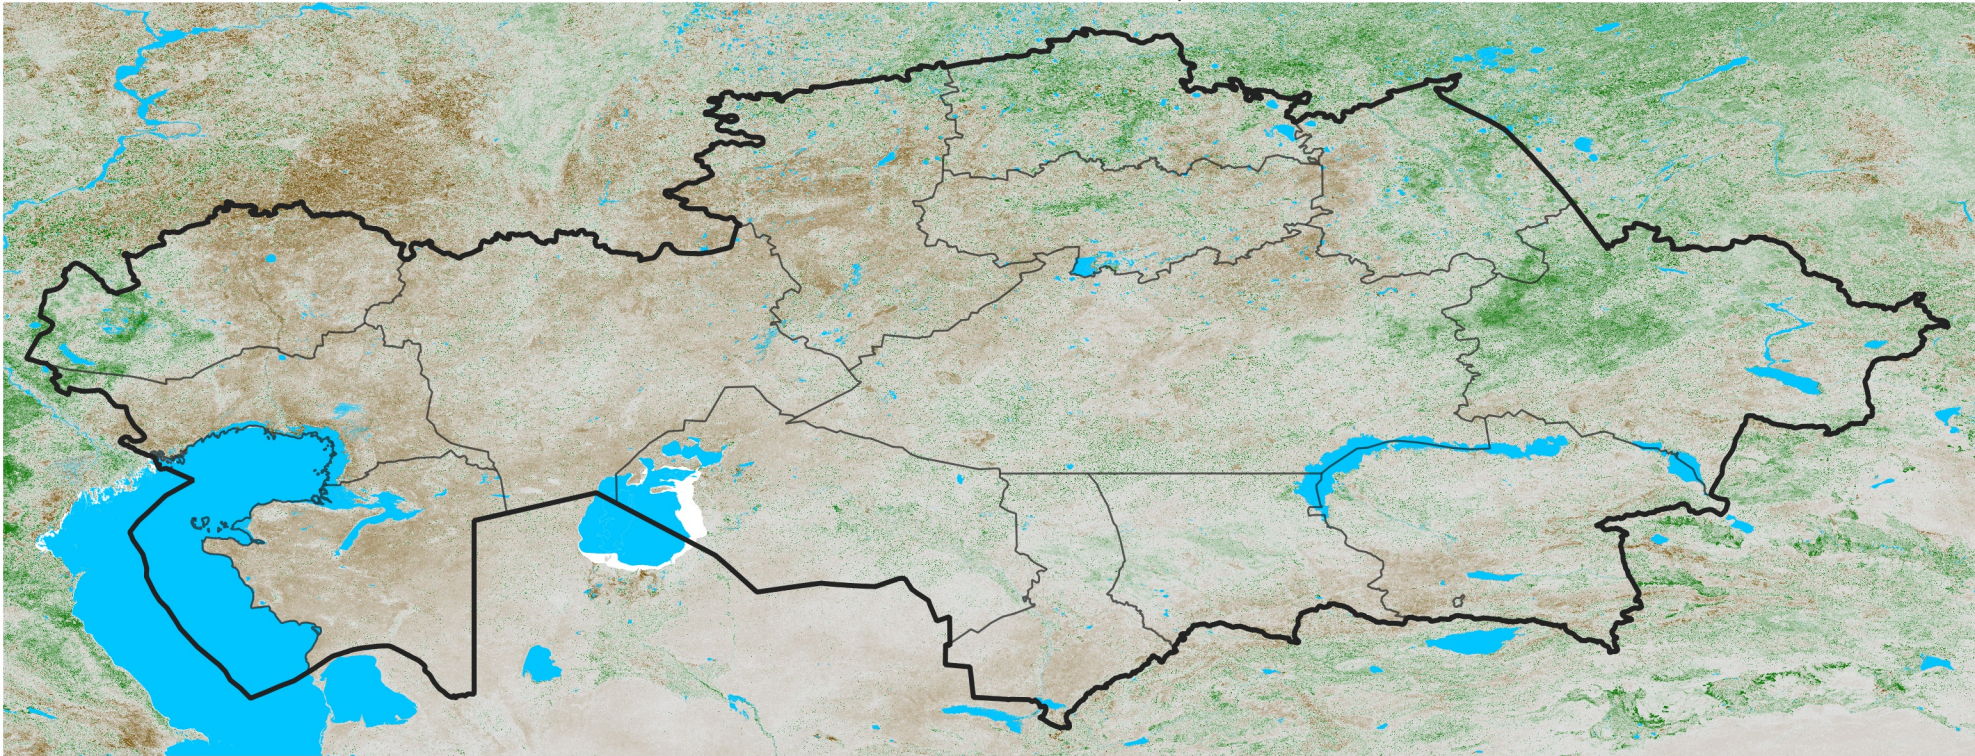

Kazakhstan NDVI Anomaly

2021 minus mean (2003 - 2022)
Period 28 / October 01 - 10, 2021

NDVI Anomaly

< -0.3 -0.2 -0.1 -0.05 0.05 0.1 0.2 >0.3

Negative

No Difference

Positive