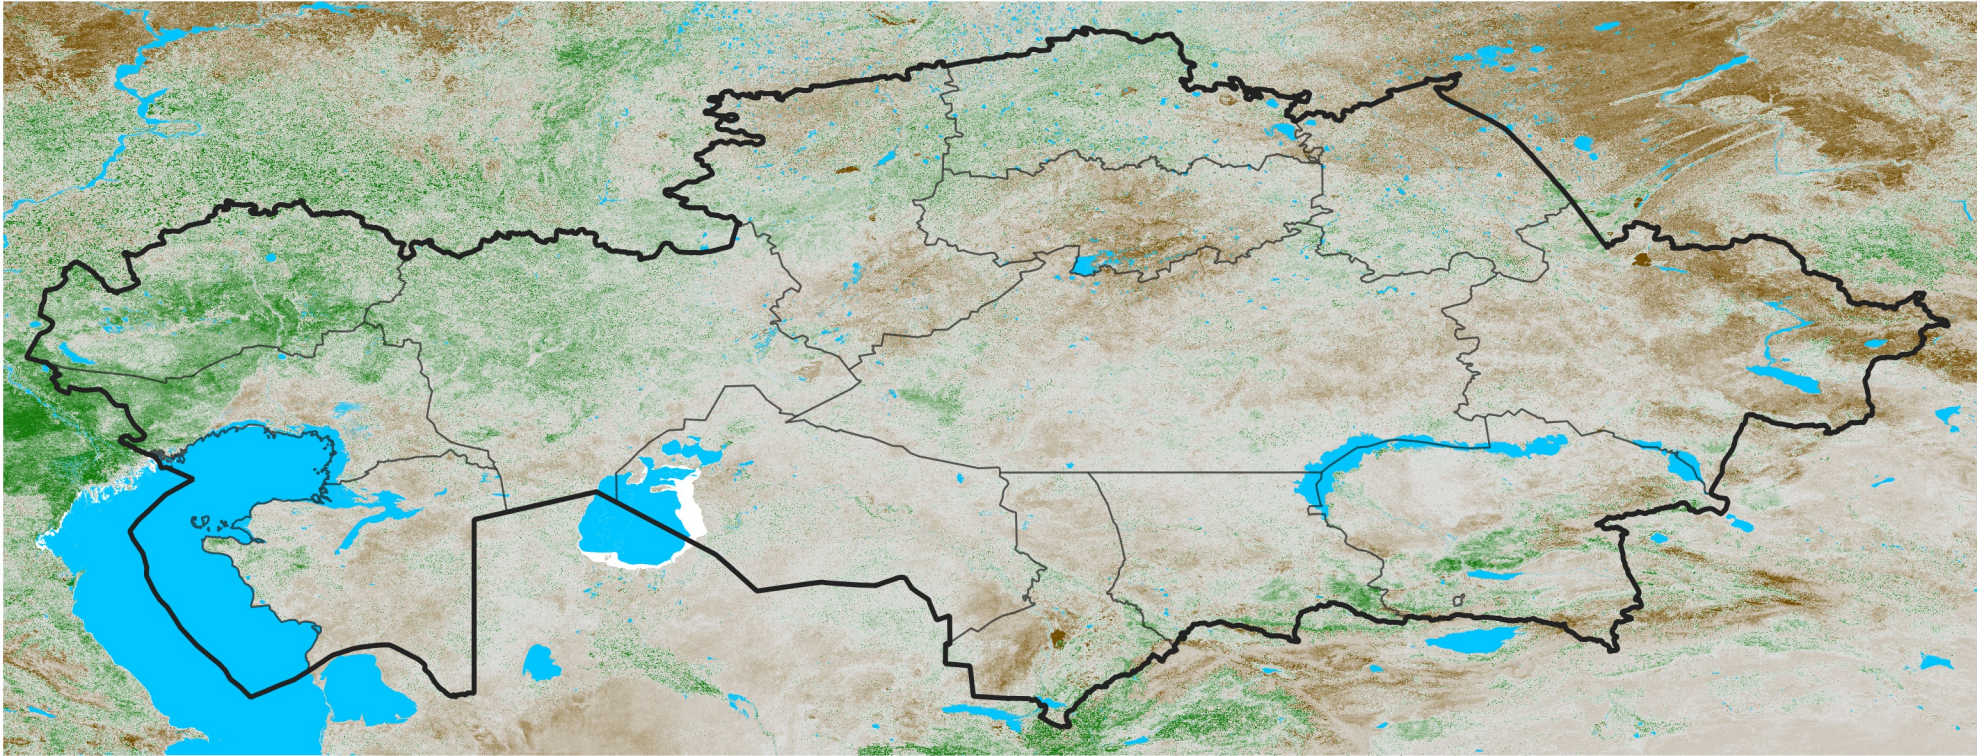

Kazakhstan NDVI Anomaly

2026 minus mean (2003 - 2022)

Period 08 / March 11 - 20, 2026

NDVI Anomaly

Negative

No Difference

Positive