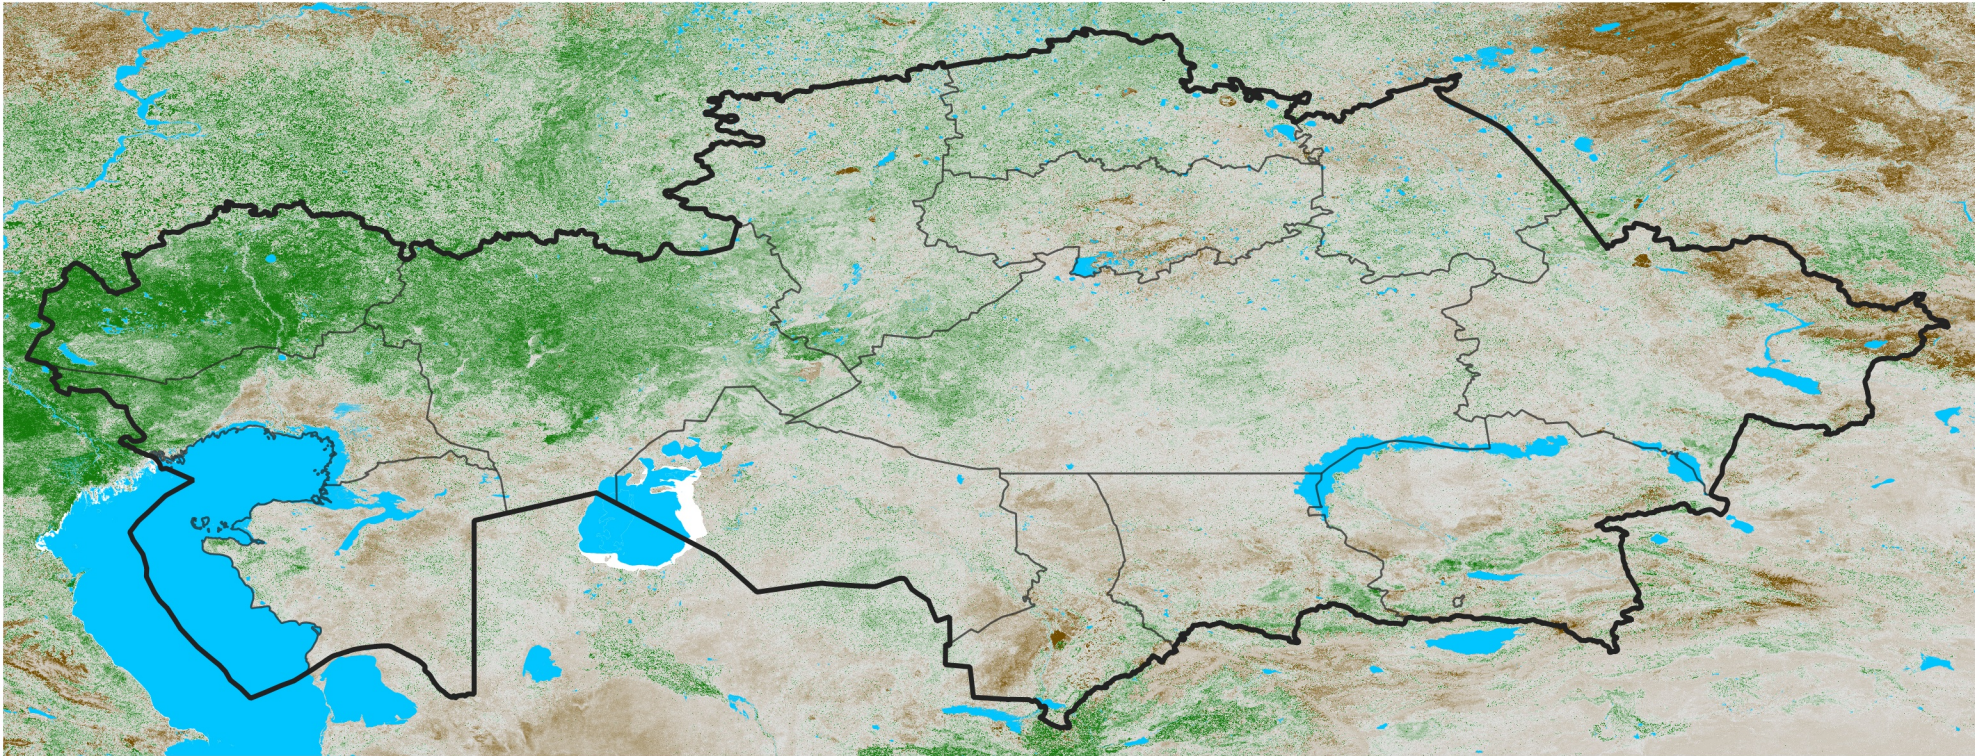

# Kazakhstan NDVI Anomaly

2026 minus mean (2003 - 2022)

Period 09 / March 21 - 31, 2026

## NDVI Anomaly

< -0.3   -0.2   -0.1   -0.05   0.05   0.1   0.2   >0.3

Negative

No Difference

Positive