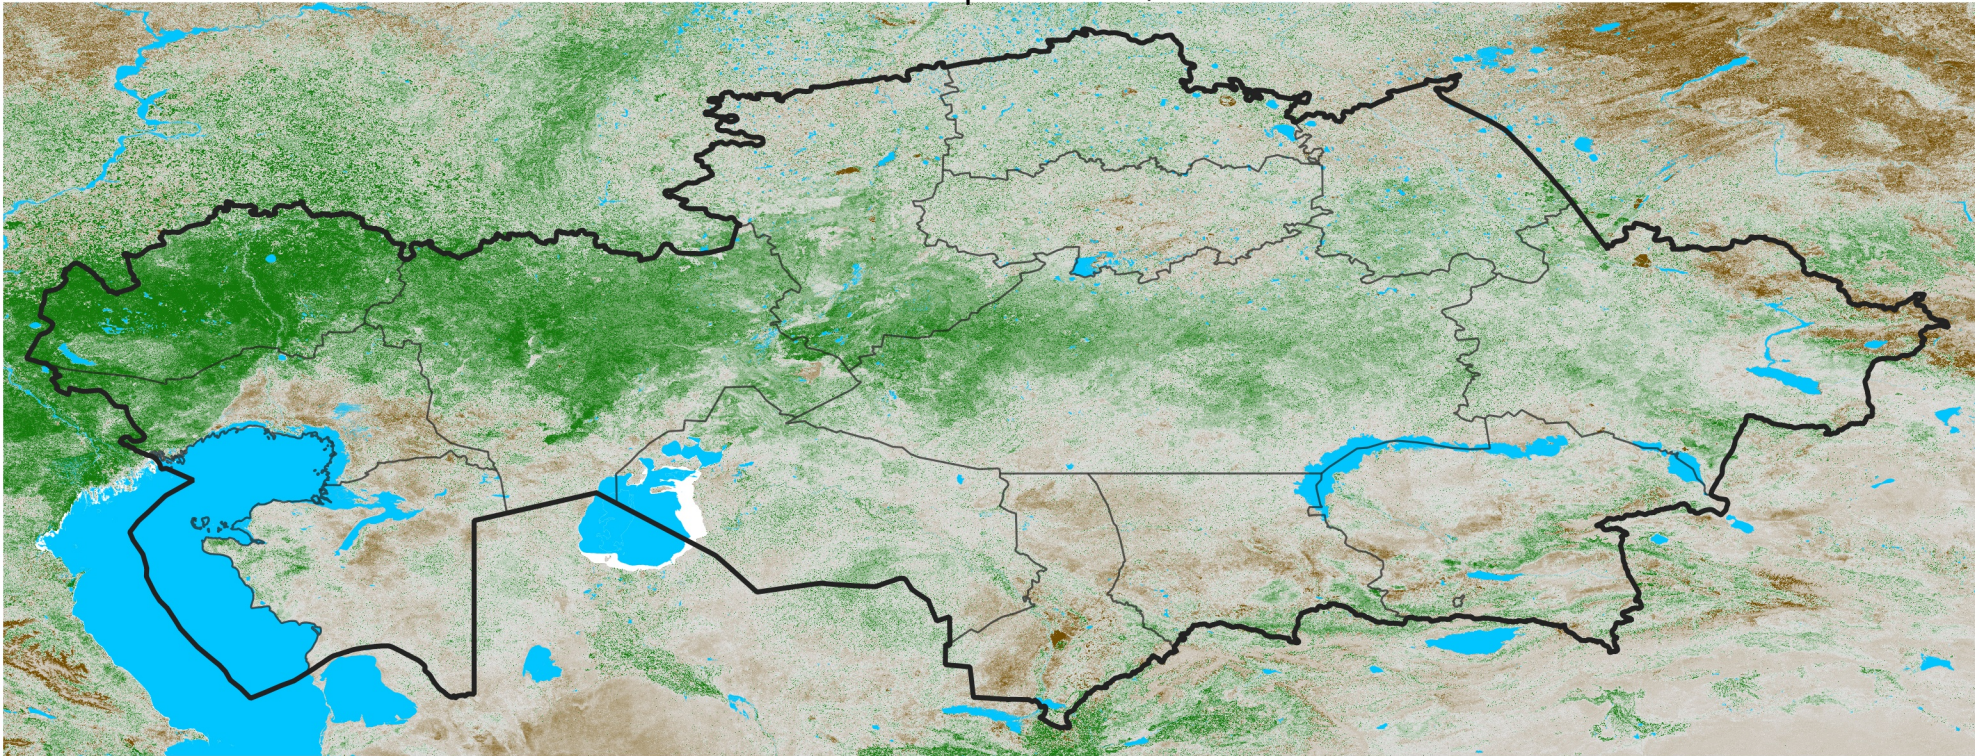

Kazakhstan NDVI Anomaly

2026 minus mean (2003 - 2022)

Period 10 / April 01 - 10, 2026

NDVI Anomaly

< -0.3 -0.2 -0.1 -0.05 0.05 0.1 0.2 >0.3

Negative

No Difference

Positive