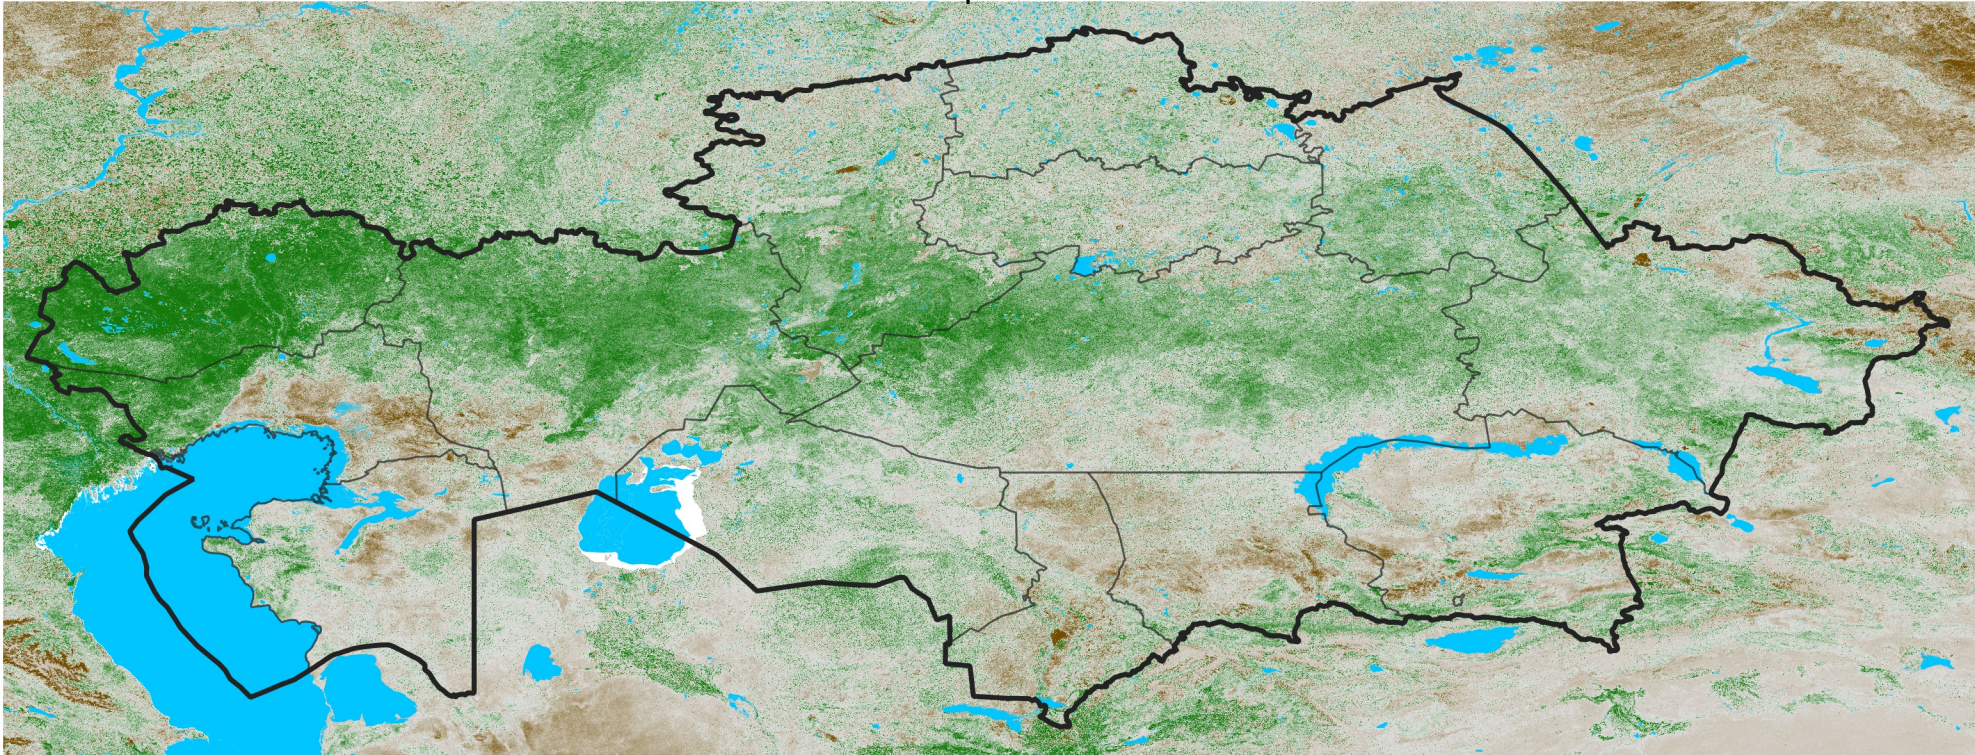

# Kazakhstan NDVI Anomaly

2026 minus mean (2003 - 2022)

Period 11 / April 11 - 20, 2026

## NDVI Anomaly

< -0.3   -0.2   -0.1   -0.05   0.05   0.1   0.2   >0.3

Negative

No Difference

Positive