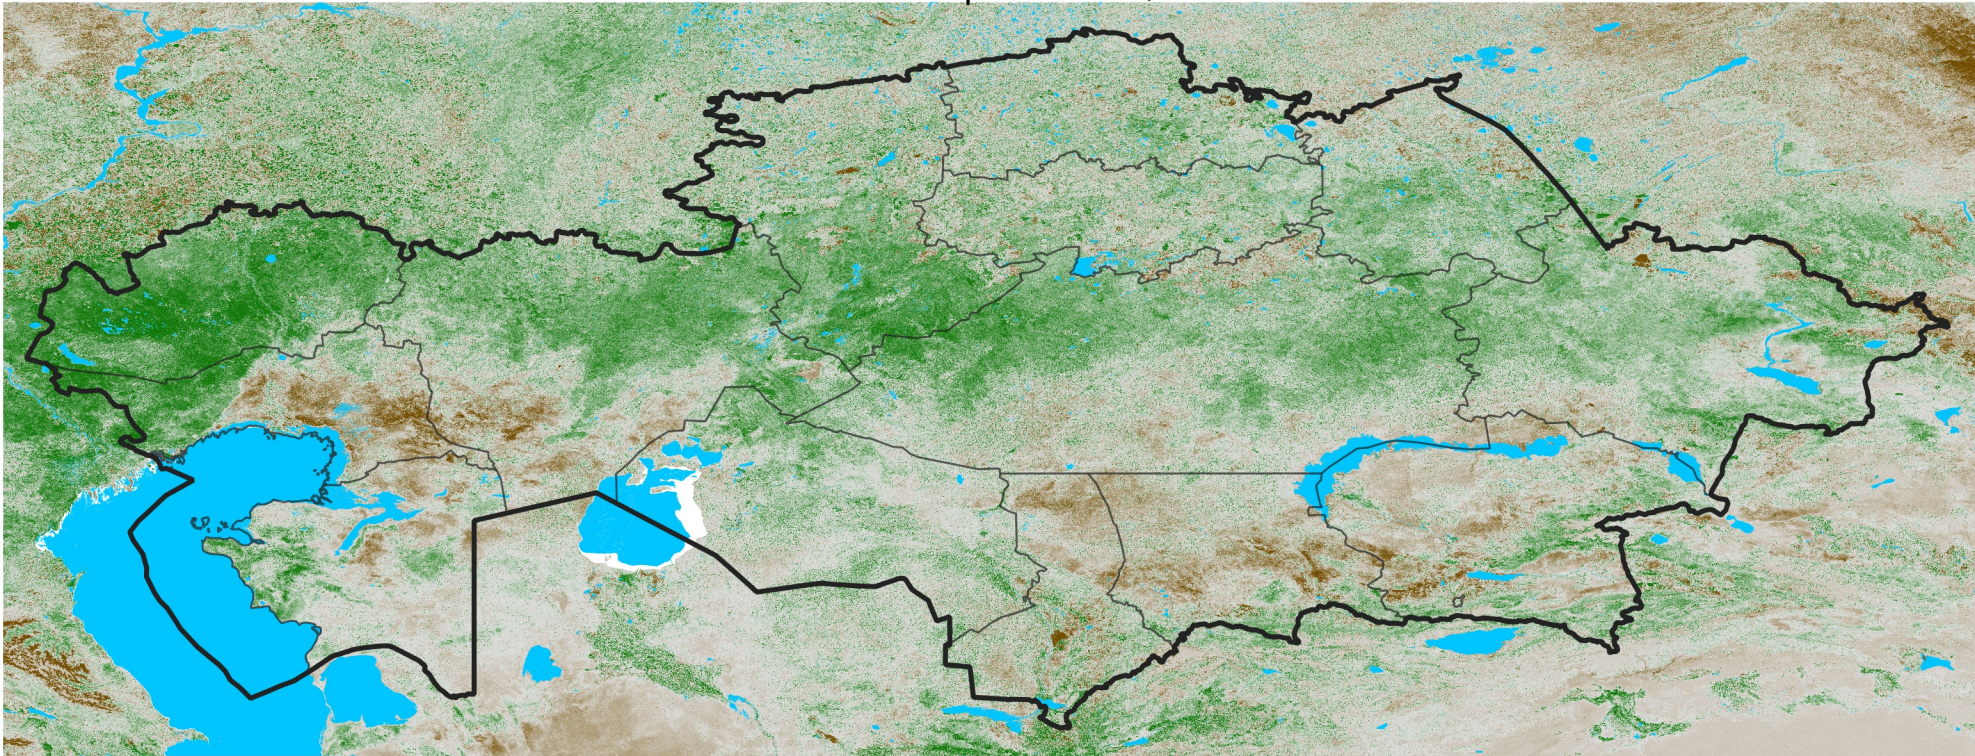

Kazakhstan NDVI Anomaly

2026 minus mean (2003 - 2022)

Period 12 / April 21 - 30, 2026

NDVI Anomaly

< -0.3 -0.2 -0.1 -0.05 0.05 0.1 0.2 >0.3

Negative

No Difference

Positive