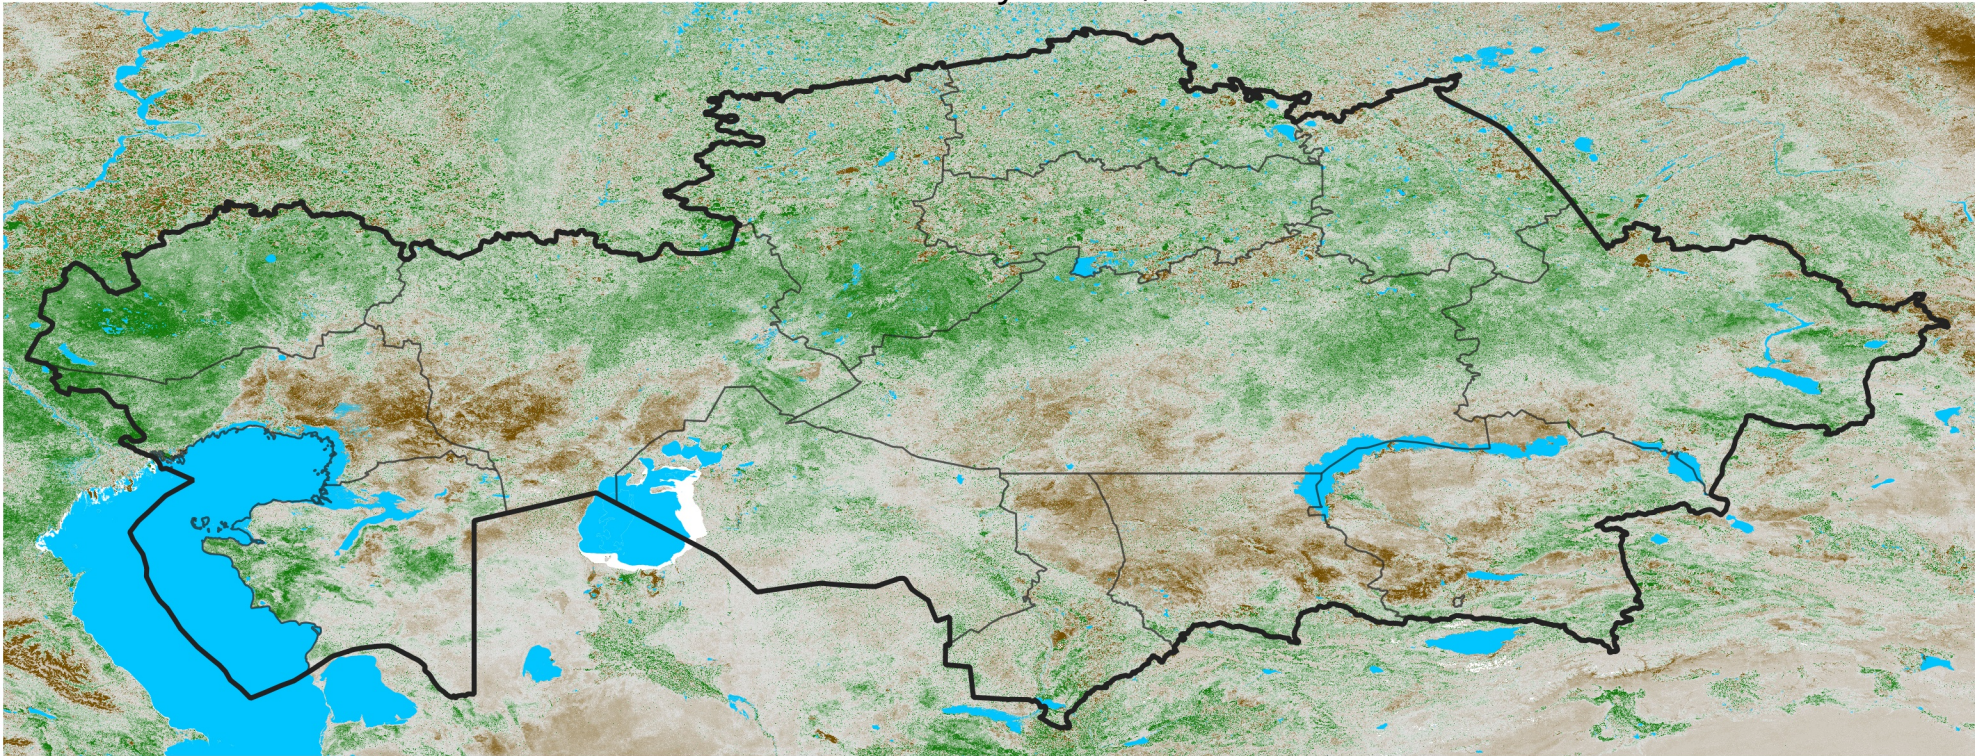

Kazakhstan NDVI Anomaly

2026 minus mean (2003 - 2022)

Period 13 / May 01 - 10, 2026

NDVI Anomaly

< -0.3 -0.2 -0.1 -0.05 0.05 0.1 0.2 >0.3

Negative

No Difference

Positive