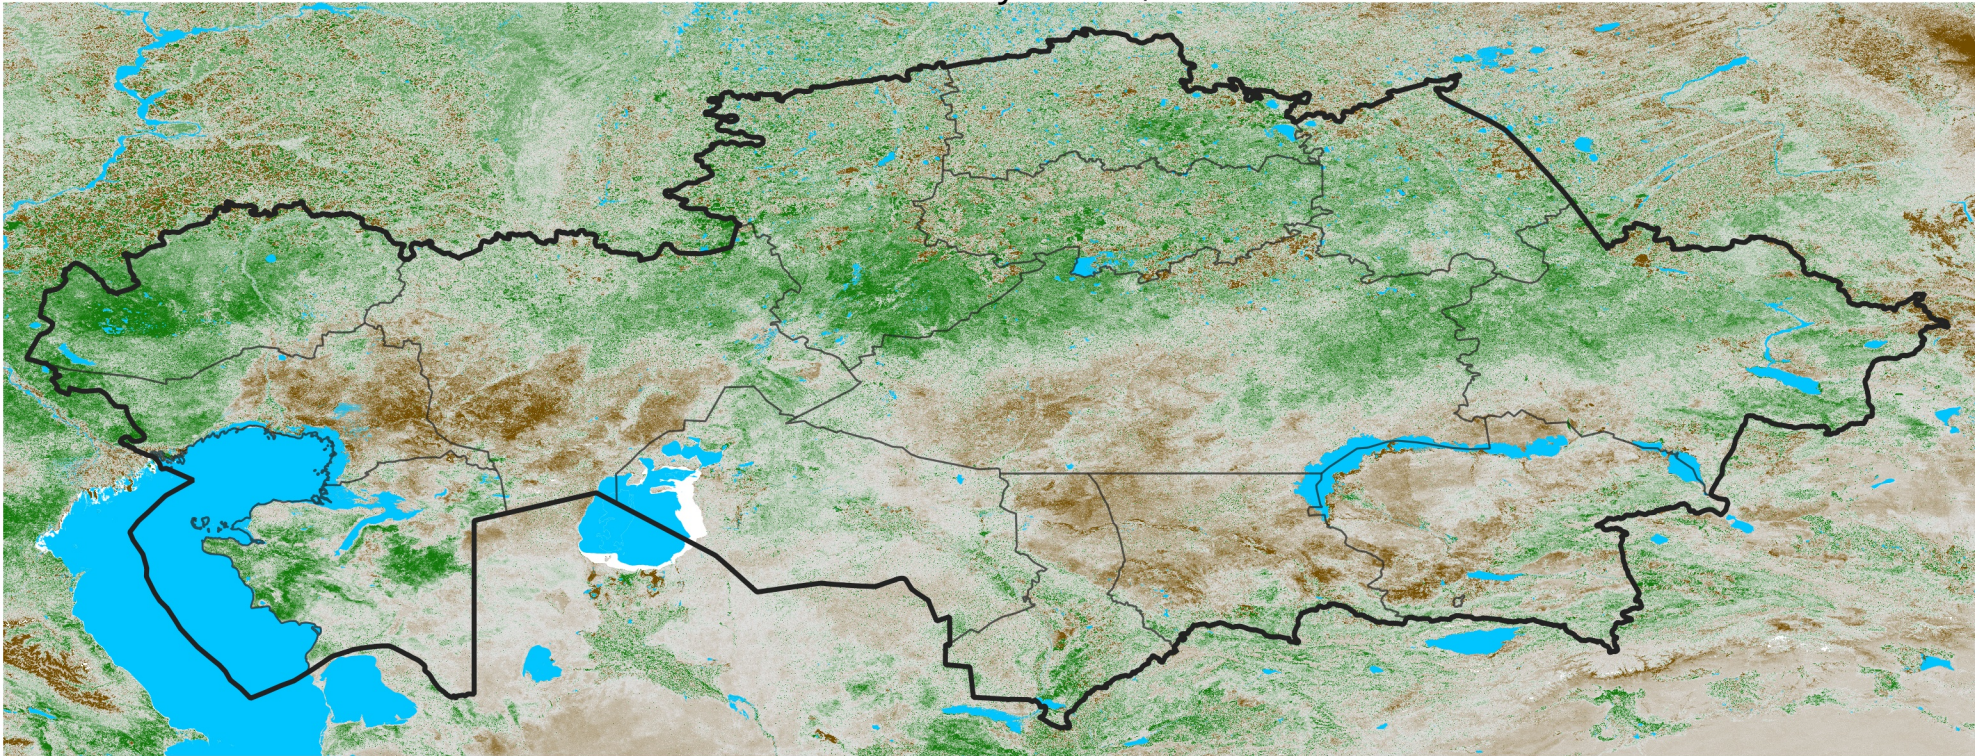

Kazakhstan NDVI Anomaly

2026 minus mean (2003 - 2022)

Period 14 / May 11 - 20, 2026

NDVI Anomaly

< -0.3 -0.2 -0.1 -0.05 0.05 0.1 0.2 >0.3

Negative

No Difference

Positive