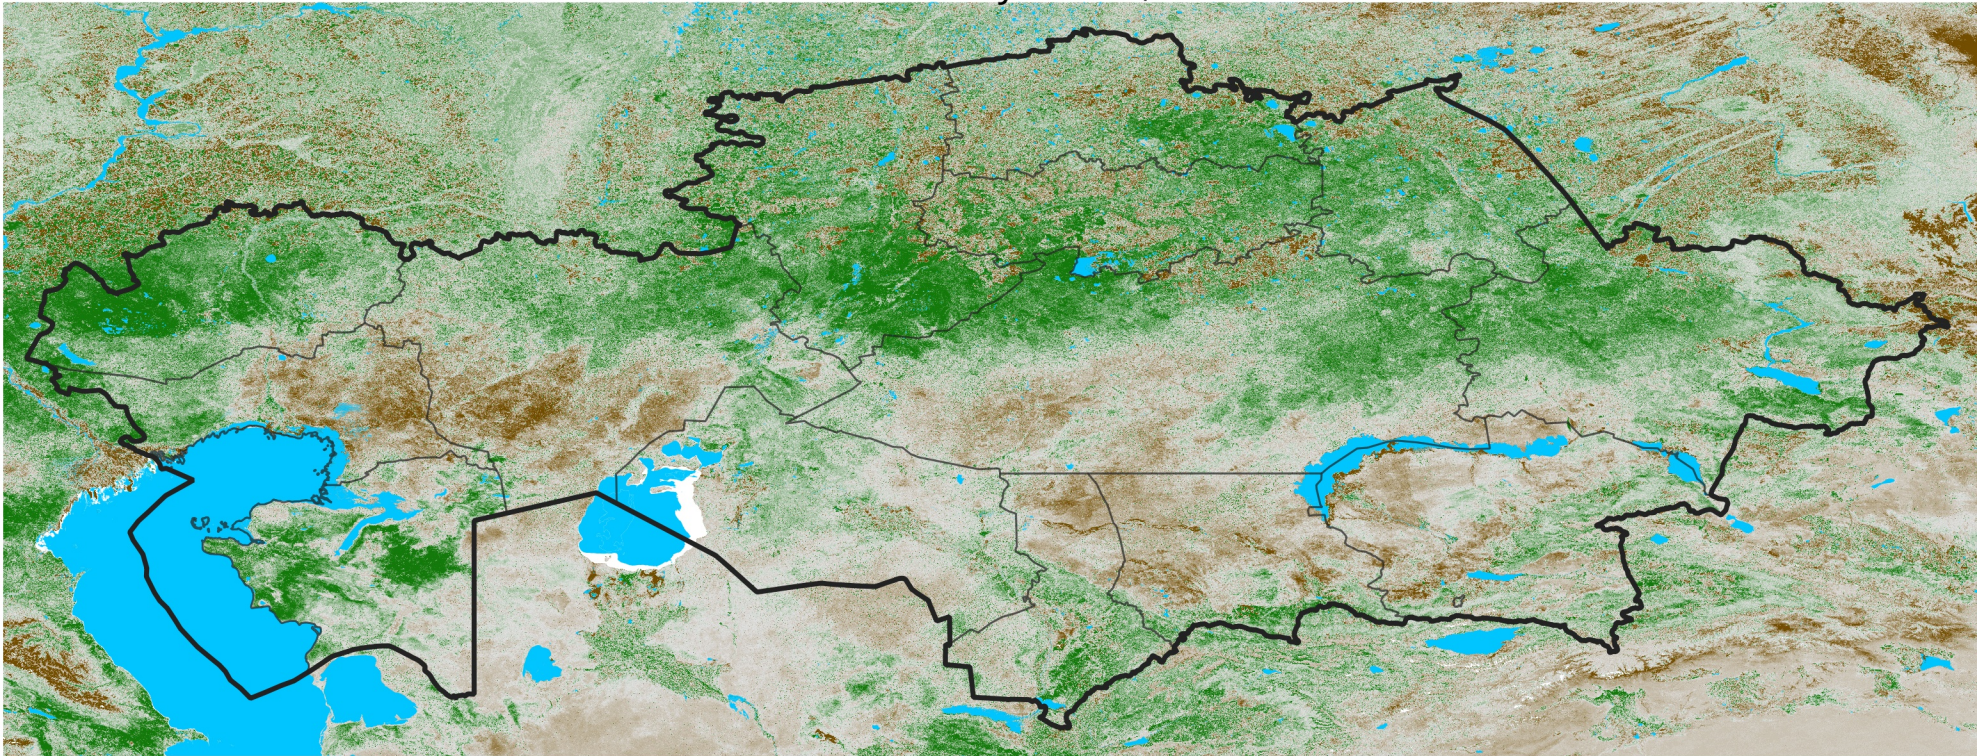

Kazakhstan NDVI Anomaly

2026 minus mean (2003 - 2022)

Period 15 / May 21 - 31, 2026

NDVI Anomaly

< -0.3 -0.2 -0.1 -0.05 0.05 0.1 0.2 >0.3

Negative

No Difference

Positive