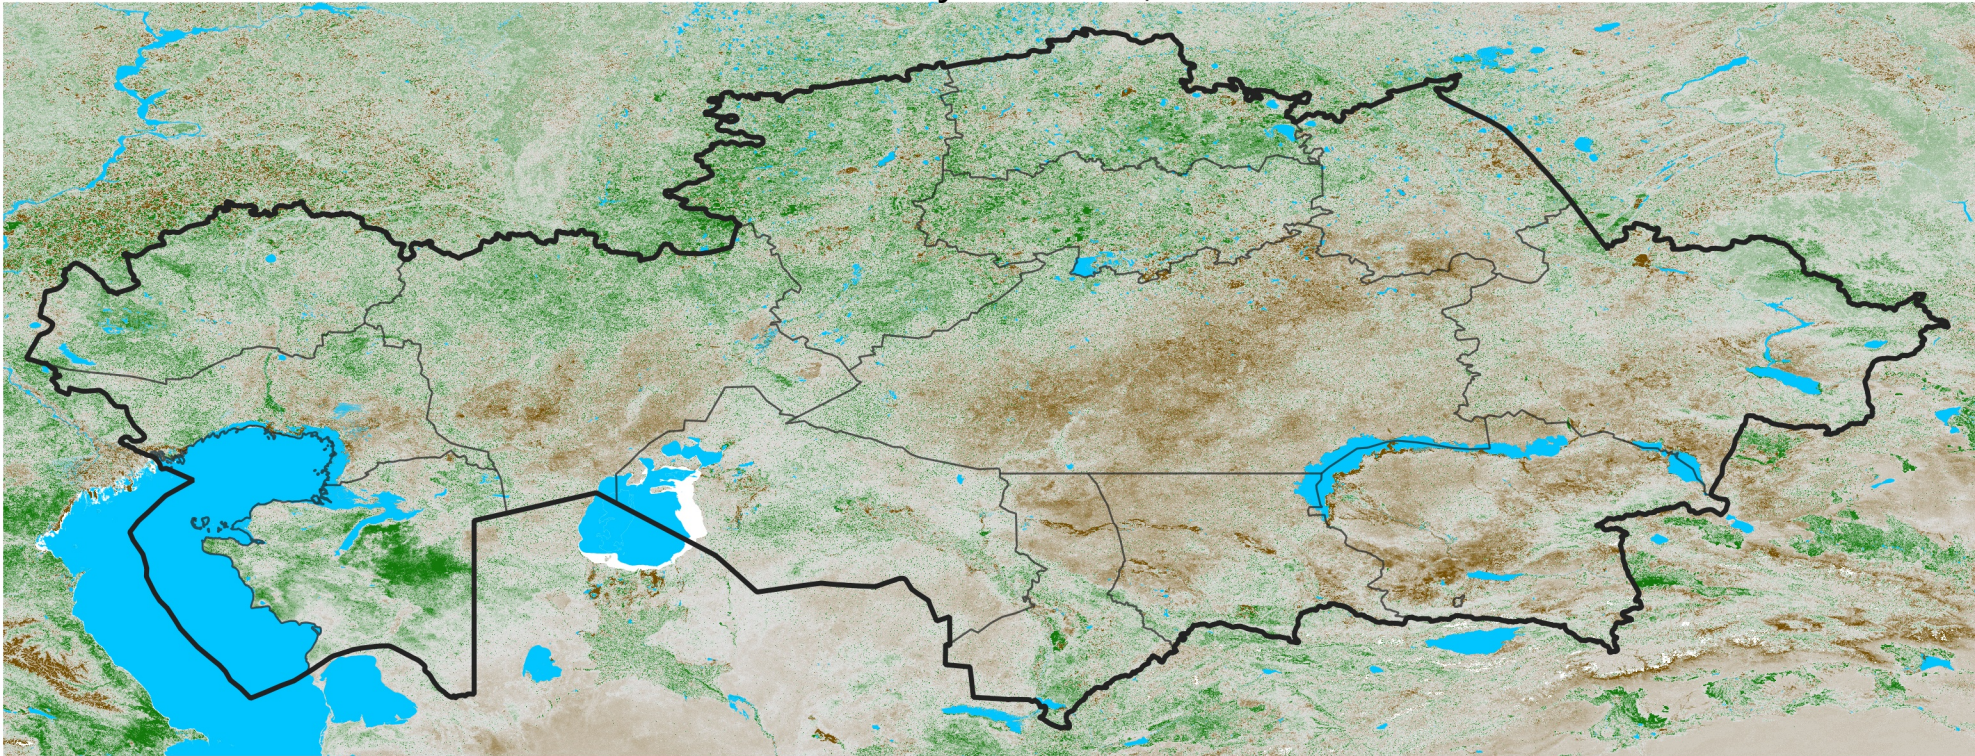

Kazakhstan NDVI Anomaly

2026 minus mean (2003 - 2022)

Period 16 / June 01 - 10, 2026

NDVI Anomaly

< -0.3 -0.2 -0.1 -0.05 0.05 0.1 0.2 >0.3

Negative

No Difference

Positive