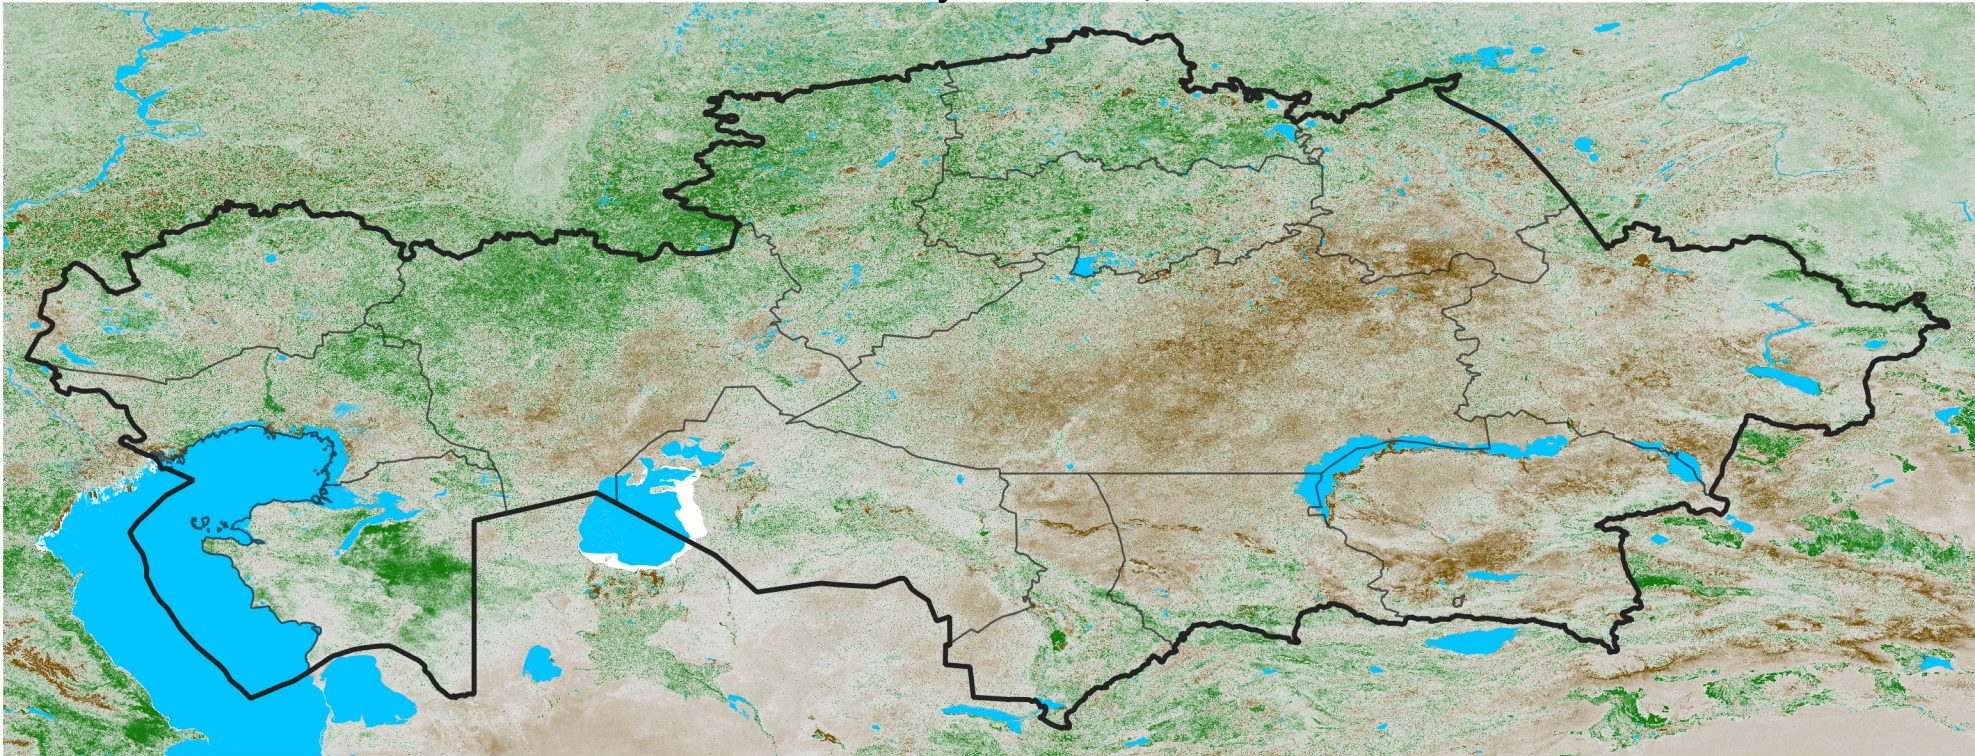

Kazakhstan NDVI Anomaly

2026 minus mean (2003 - 2022)

Period 17 / June 11 - 20, 2026

NDVI Anomaly

< -0.3 -0.2 -0.1 -0.05 0.05 0.1 0.2 >0.3

Negative

No Difference

Positive