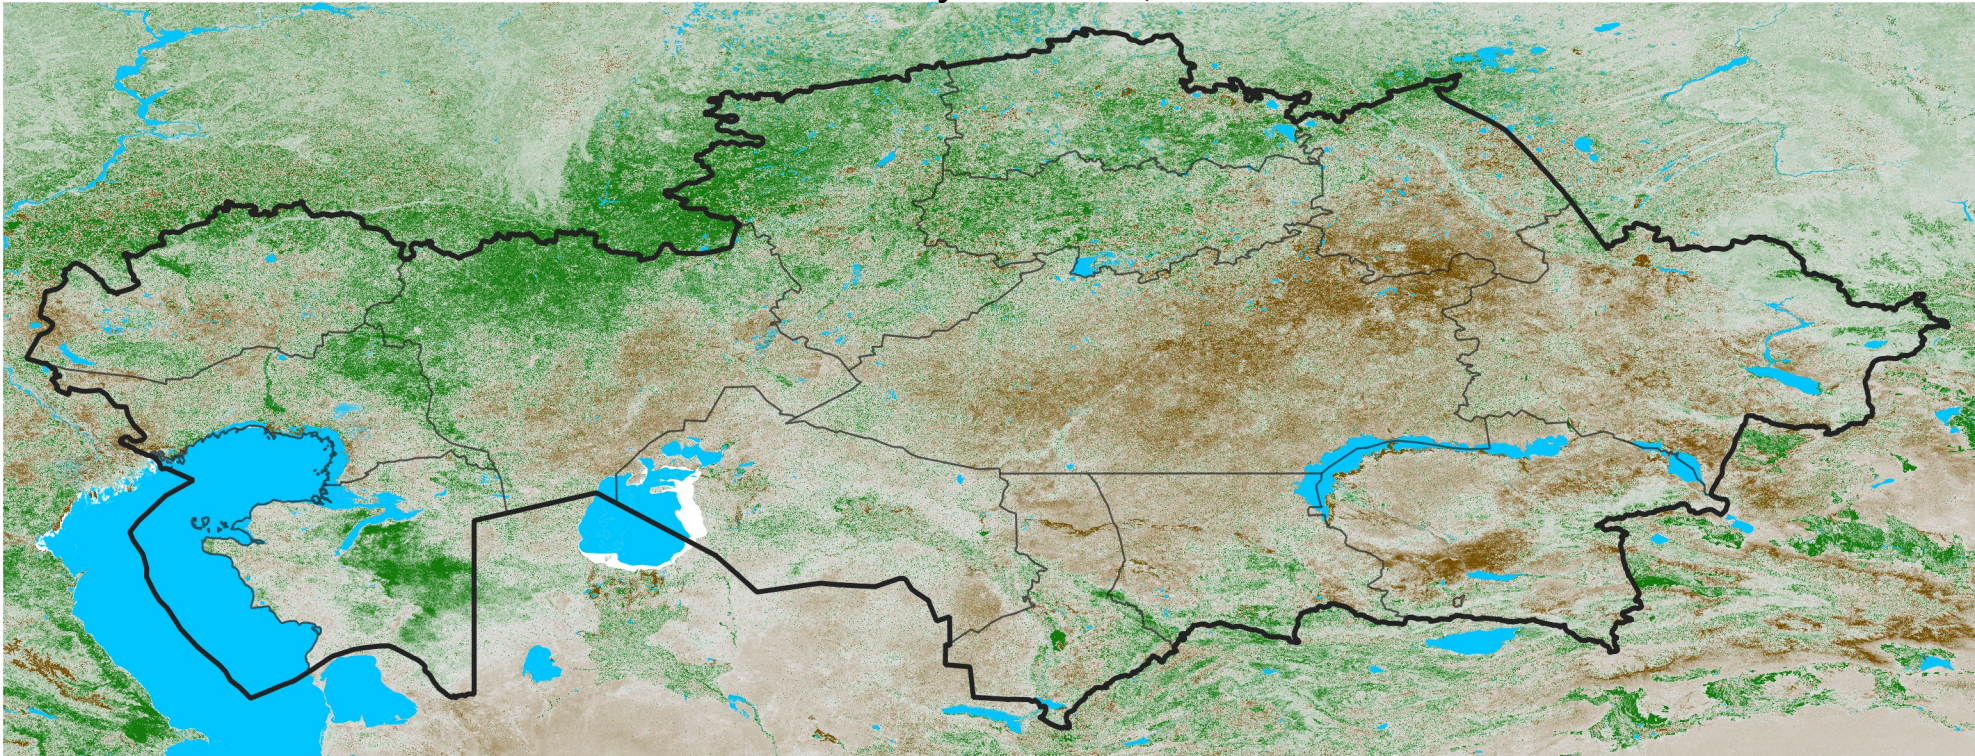

Kazakhstan NDVI Anomaly

2026 minus mean (2003 - 2022)

Period 18 / June 21 - 30, 2026

NDVI Anomaly

< -0.3 -0.2 -0.1 -0.05 0.05 0.1 0.2 >0.3

Negative

No Difference

Positive