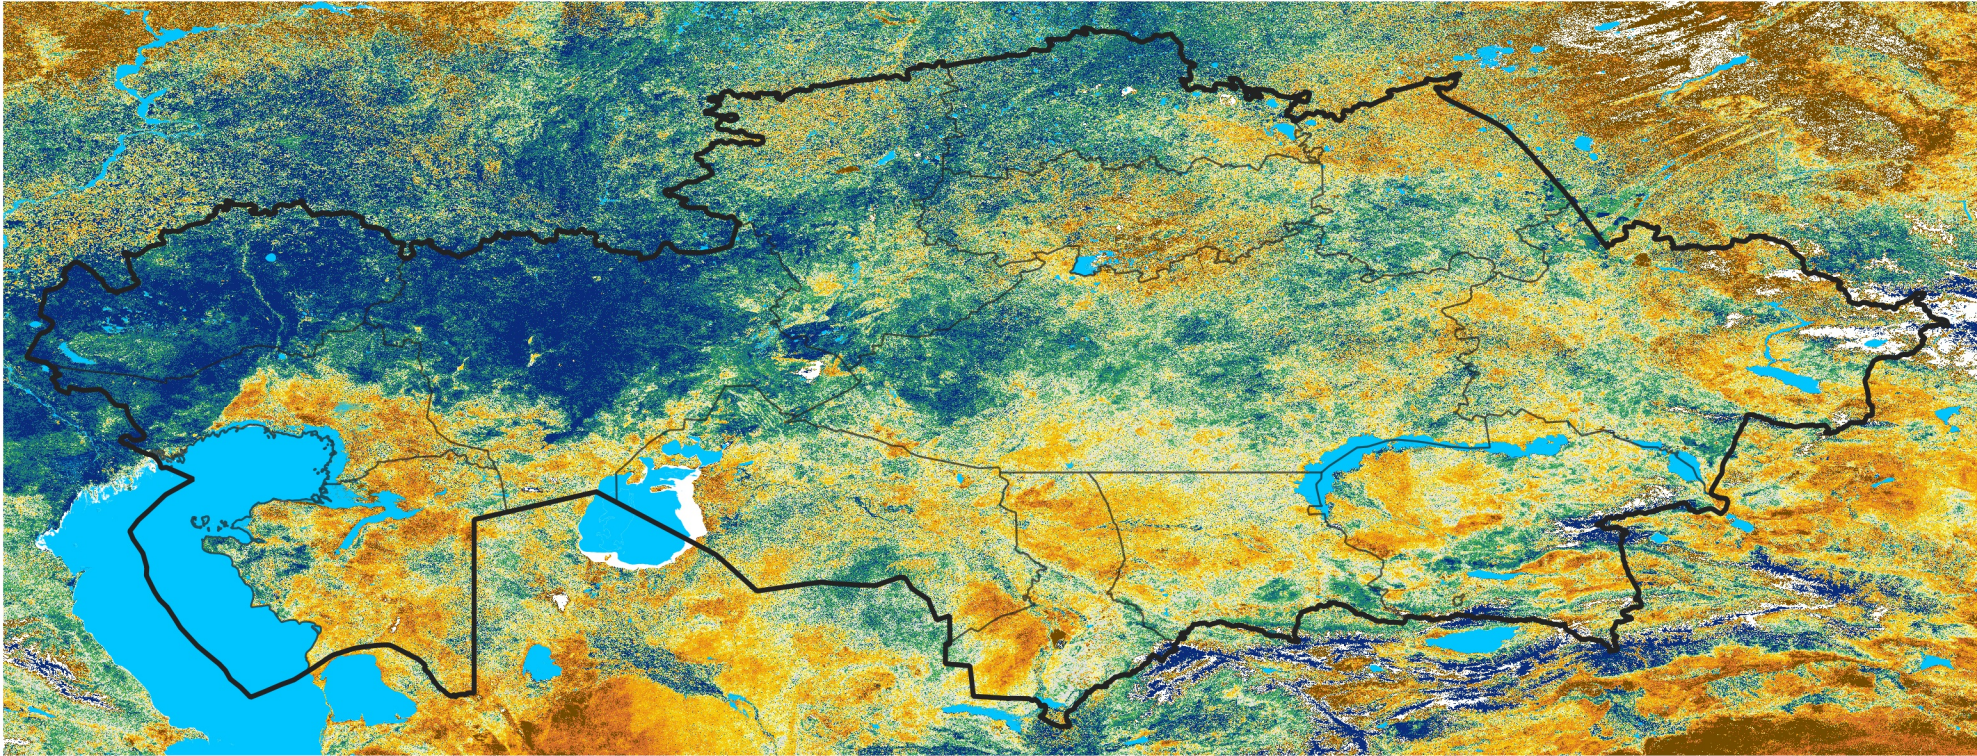

Kazakhstan Percent of Mean NDVI

2026 / mean (2003 - 2022)

Period 09 / March 21 - 31, 2026

Percent of Normal