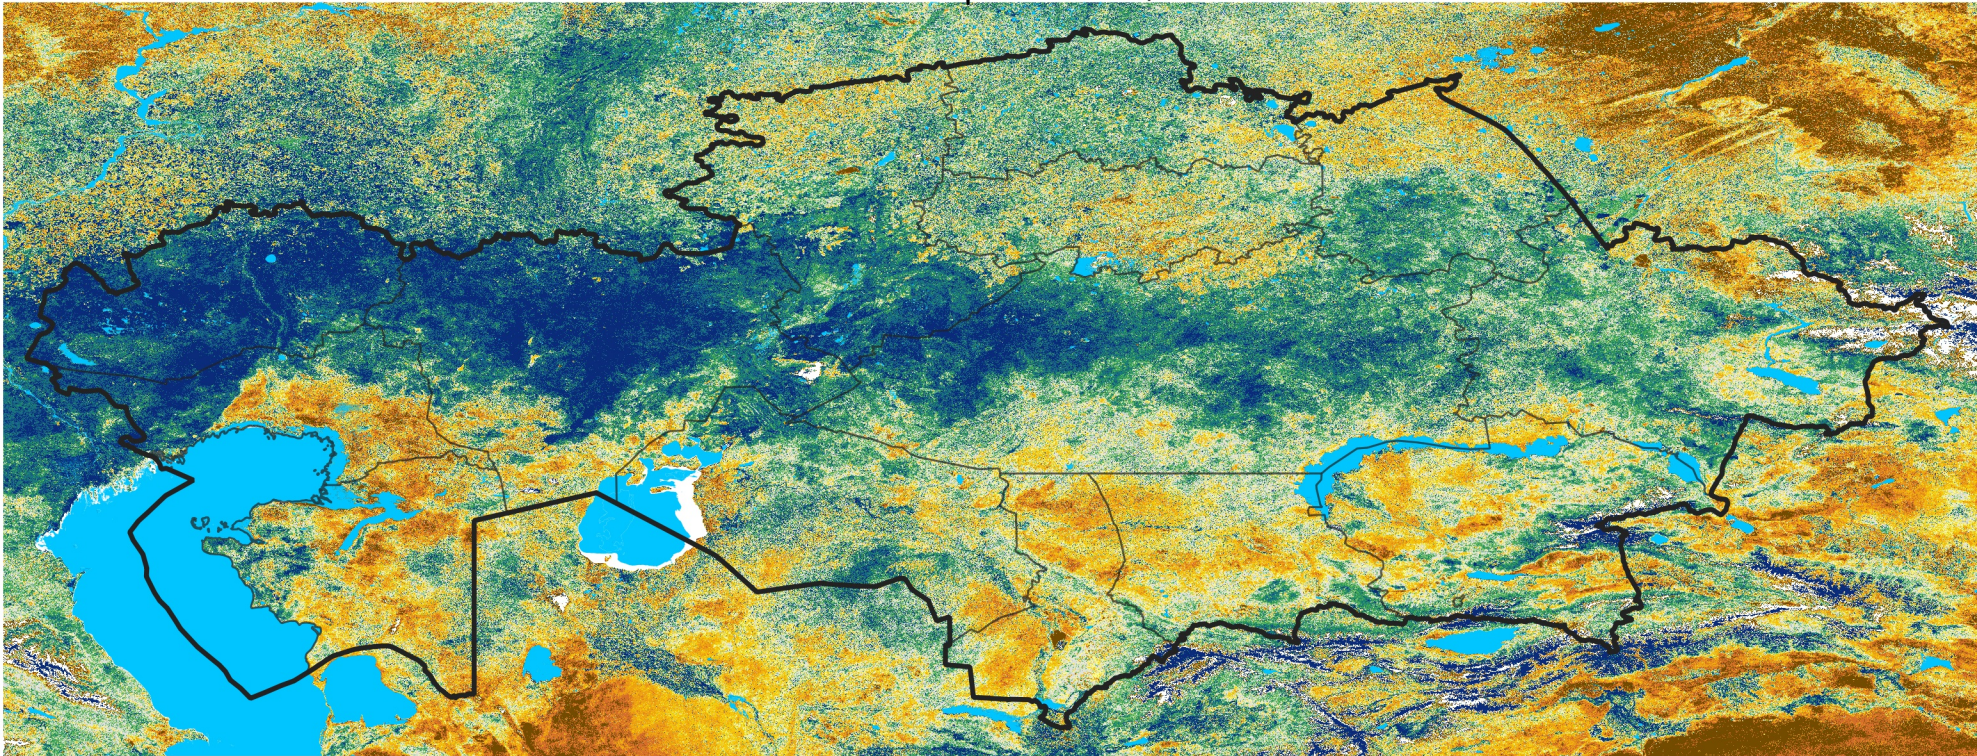

# Kazakhstan Percent of Mean NDVI

2026 / mean (2003 - 2022)

Period 10 / April 01 - 10, 2026